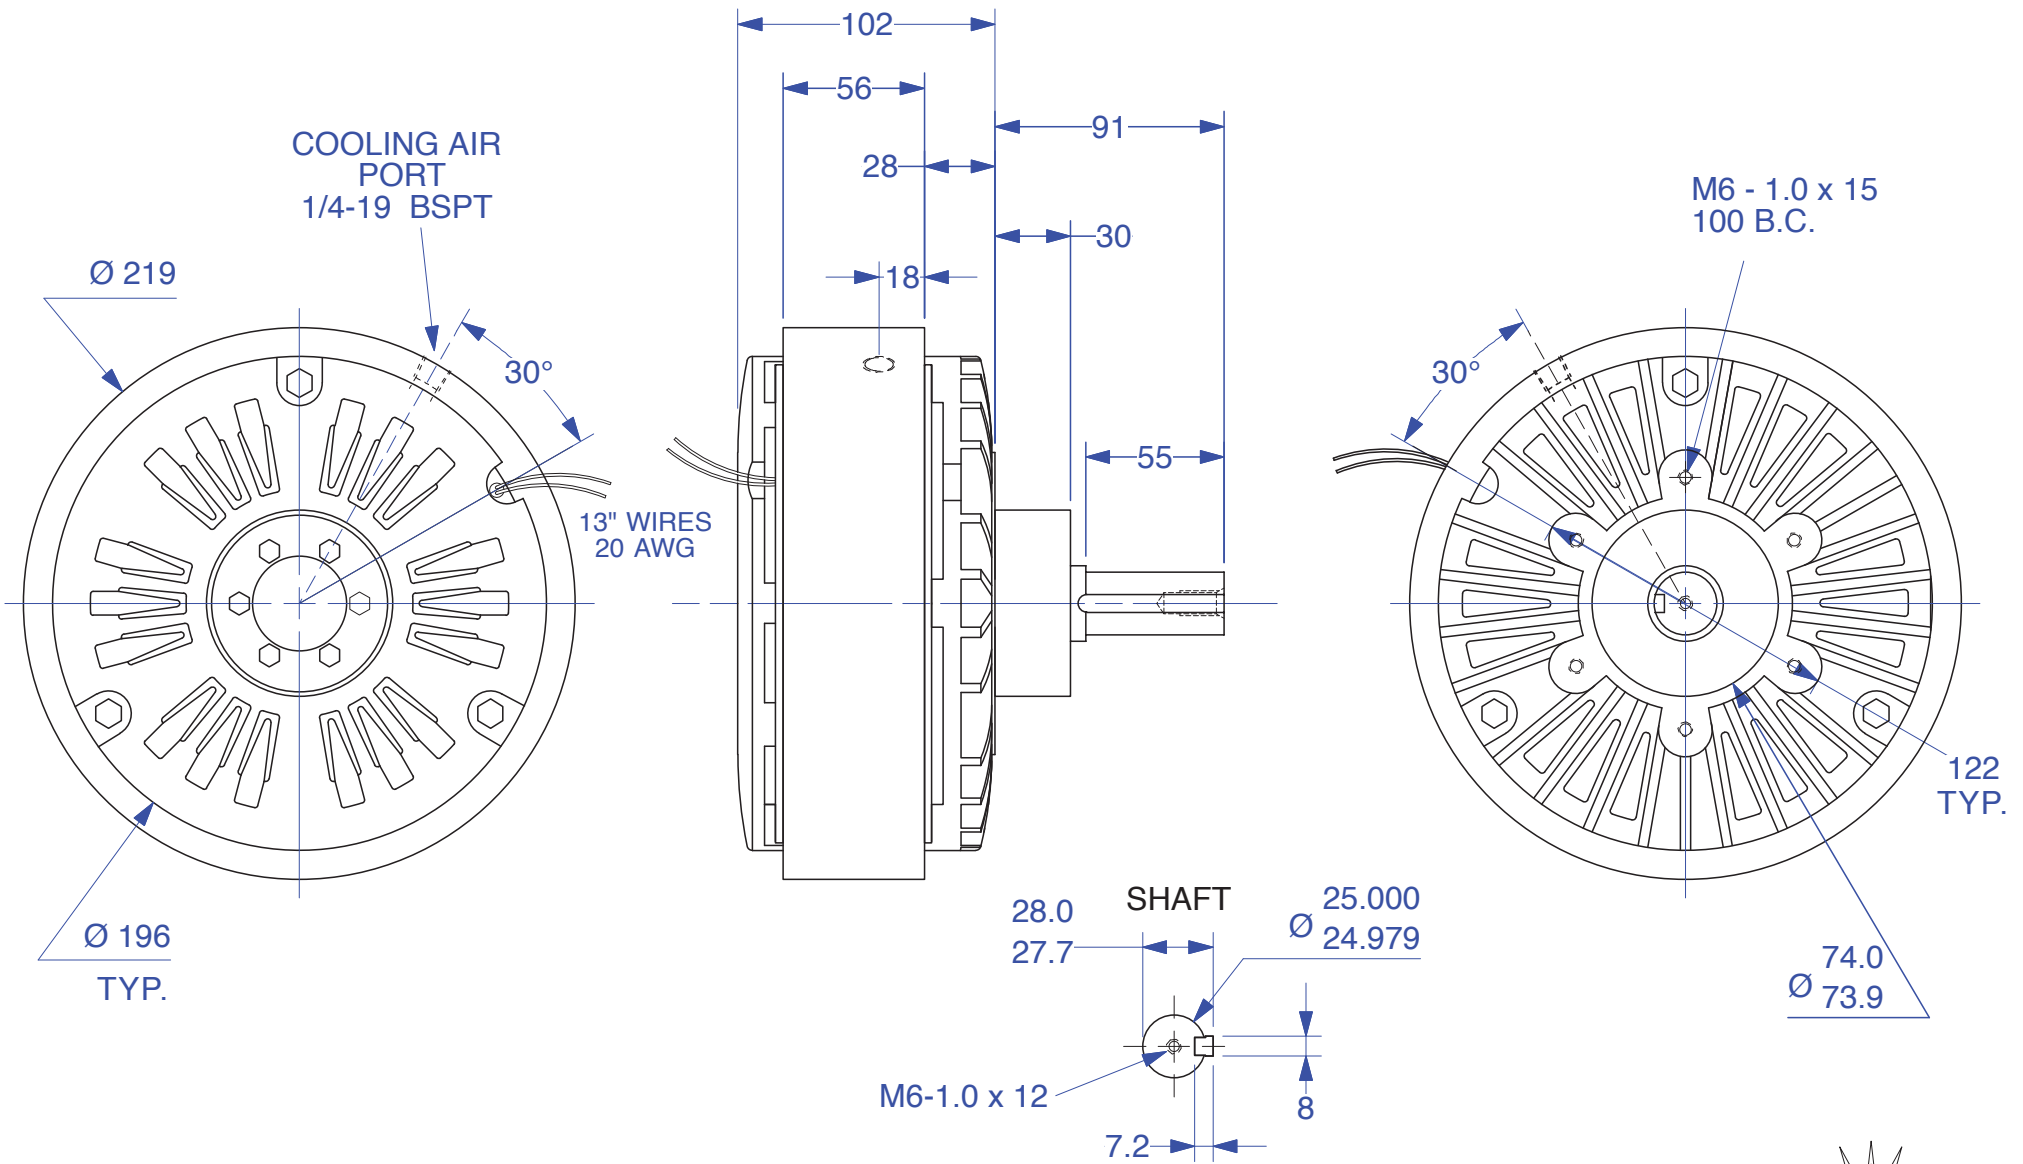

MAGNETIC PARTICLE BRAKE KB-5

Units : mm
Scale : 1/3

Drawn 4/20/03
Changed 10/23/14

Elmira, NY 14901 USA
Telephone: 518-523-2422
www.placidindustries.com