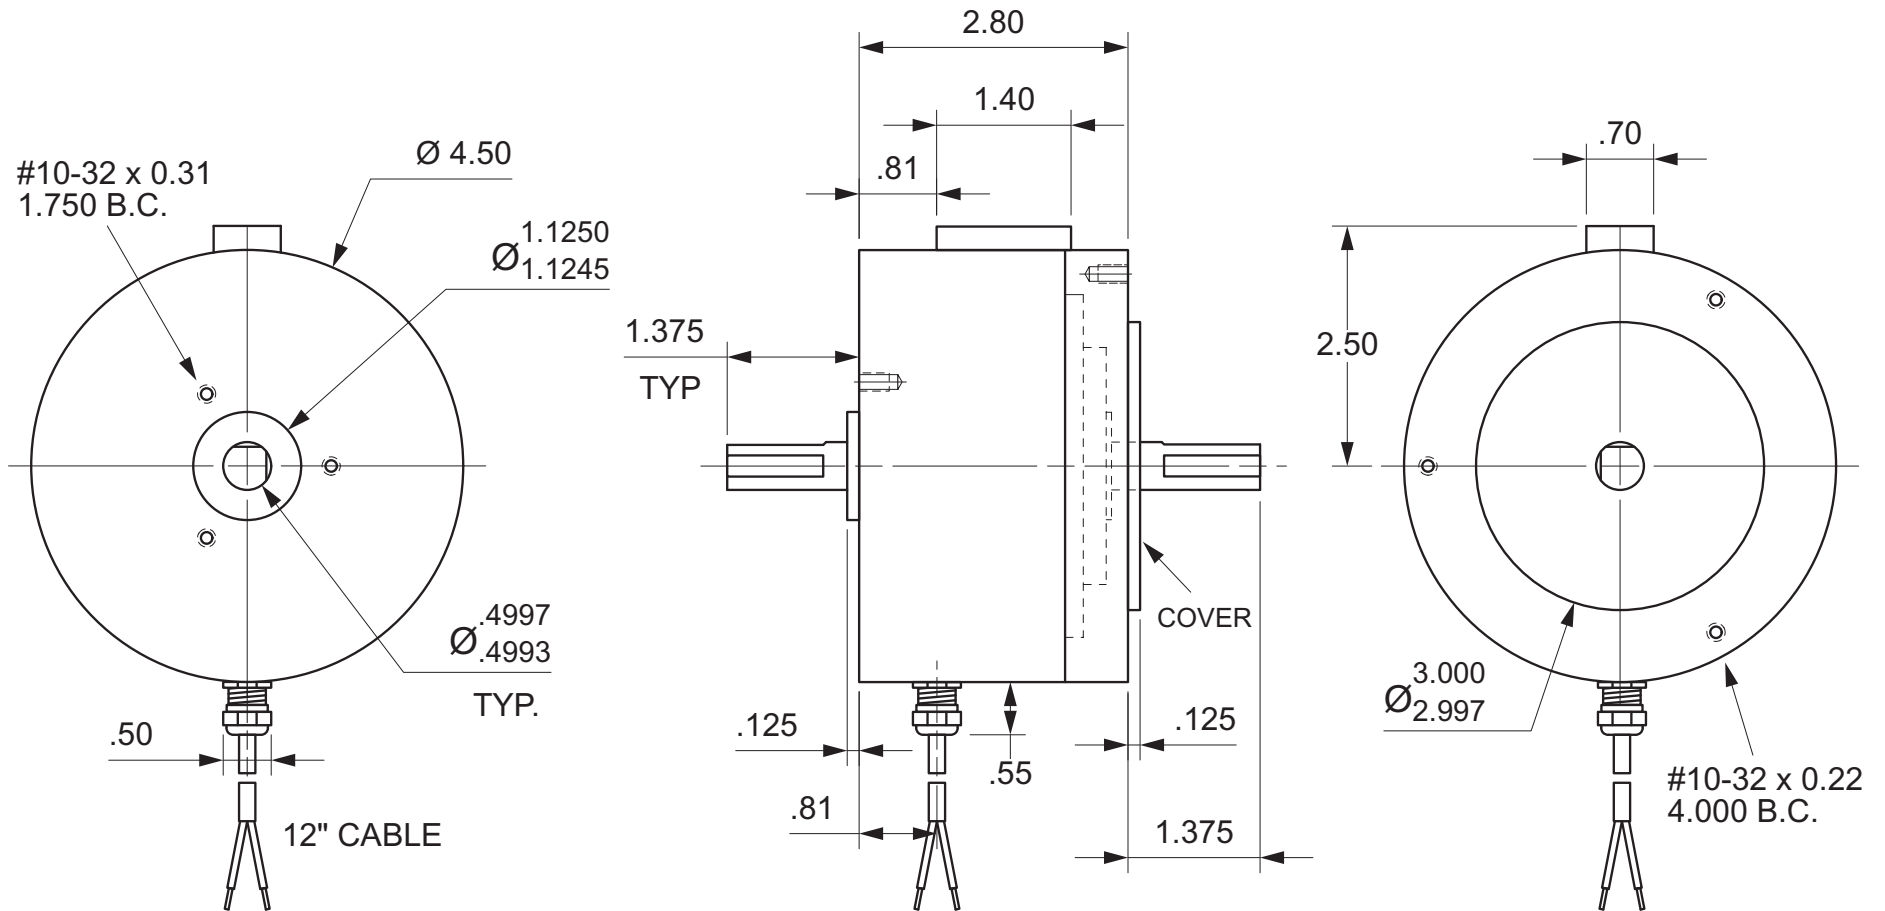

# HYSTERESIS BRAKE H250 - 2

Units : inches  
Scale : 50%

Drawn 9/27/01  
Changed 9/27/01

Elmira, NY 14901 USA  
Telephone: 518-523-2422  
[www.placidindustries.com](http://www.placidindustries.com)