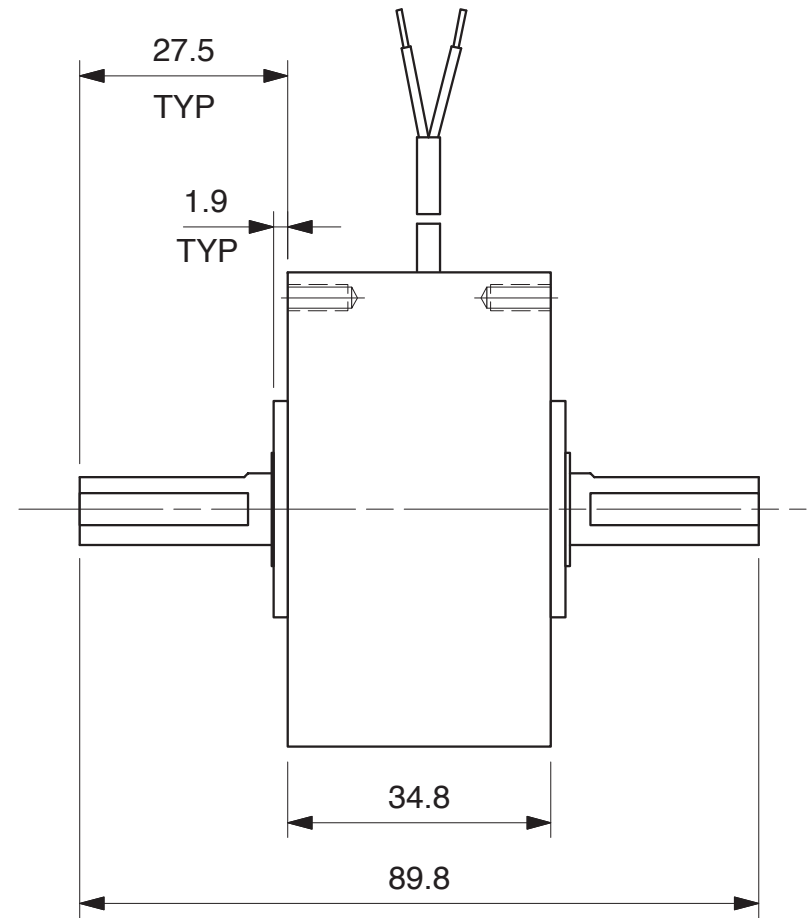

MAGNETIC PARTICLE BRAKE B6 - 2M

Units : mm
Scale : full

Drawn 9/27/01
Changed 9/28/01

Elmira, NY 14901 USA
Telephone: 518-523-2422
www.placidindustries.com