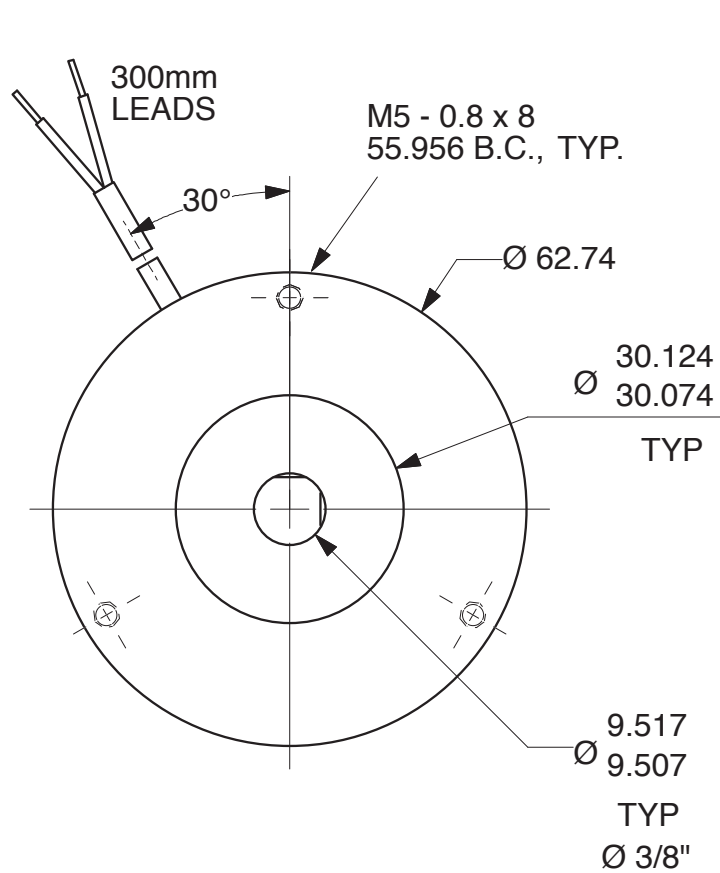

MAGNETIC PARTICLE BRAKE B6 - 2M

Units : mm
Scale : full

Drawn 9/27/01
Changed 9/28/01

Elmira, NY 14901 USA
Telephone: 518-523-2422
www.placidindustries.com