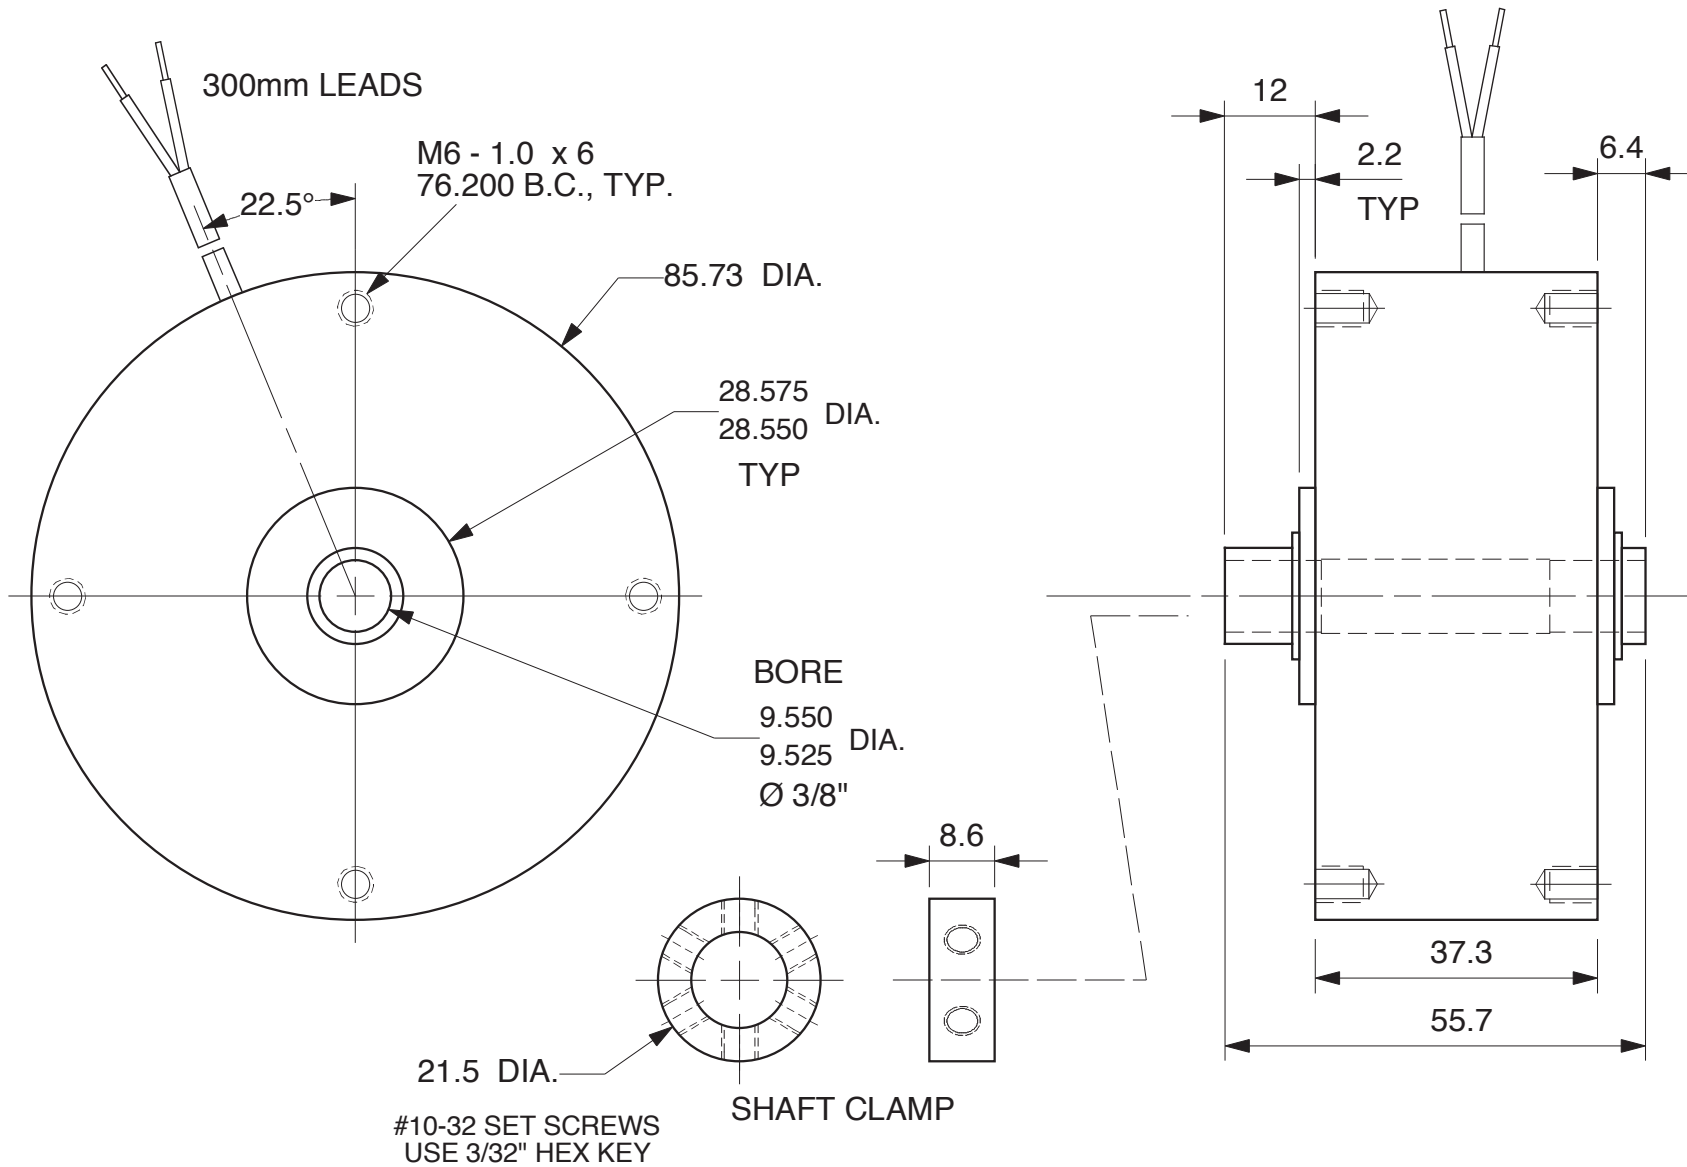

# MAGNETIC PARTICLE BRAKE B35 - HM

Units : mm  
Scale : full

Drawn 9/27/01  
Changed 9/27/01

Elmira, NY 14901 USA  
Telephone: 518-523-2422  
www.placidindustries.com