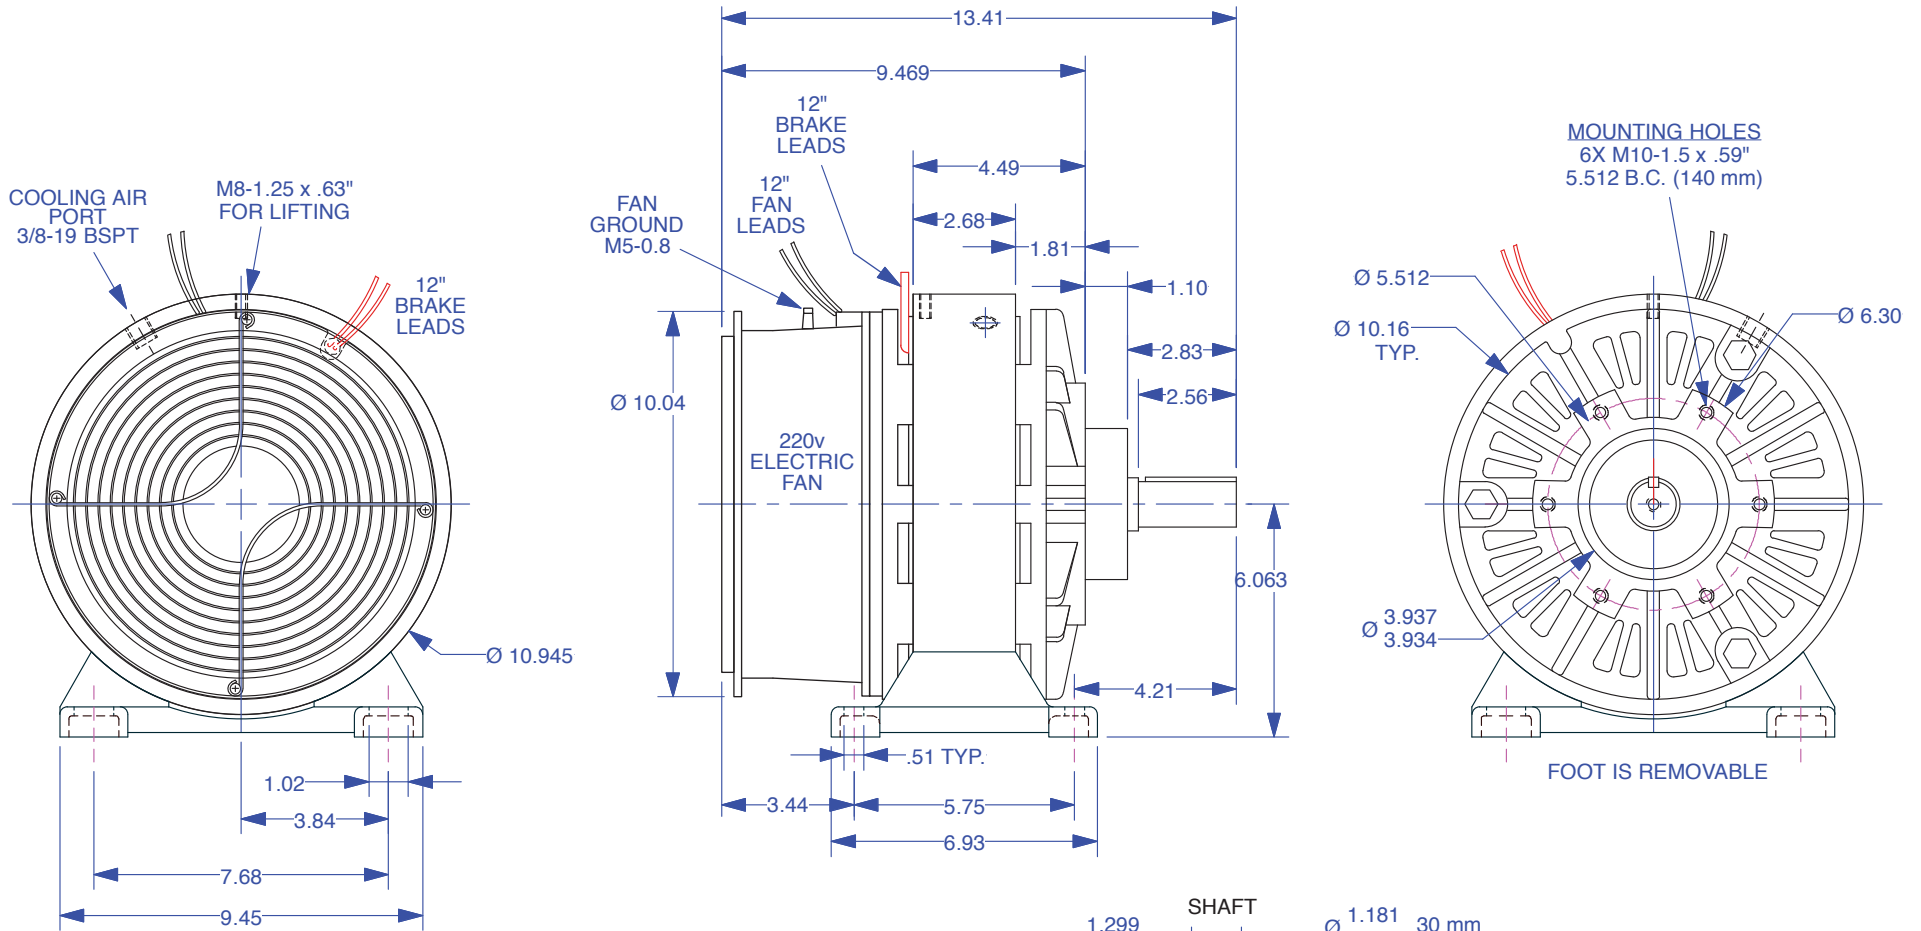

# MAGNETIC PARTICLE BRAKE POB-100F

with 220V fan

ELECTRIC FAN  
200-240 VAC (110v available)  
0.14 / 0.16 amps  
50 / 60 Hz

FAN MOUNTING SCREWS  
4X M4-0.7 ON Ø 9.65" (245 mm) B.C.

Units : inches  
Scale : 1/4

Drawn 11/1/07  
Changed 9/2/08  
Foot 7/16/14  
Fan 9/11/13

Elmira, NY 14901 USA  
Telephone: 518-523-2422  
www.placidindustries.com