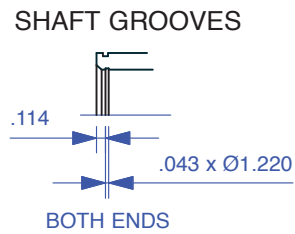

MAGNETIC PARTICLE BRAKE PLB-50

Units : inches
Scale : 40%

Drawn 10/8/12
Changed 3/27/14

Elmira, NY 14901 USA
Telephone: 518-523-2422
www.placidindustries.com