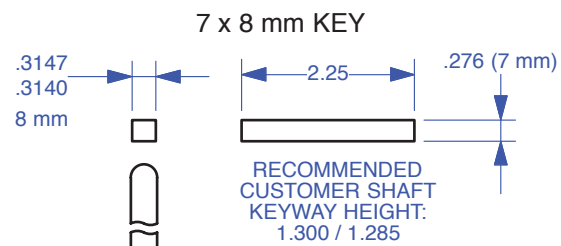

MAGNETIC PARTICLE BRAKE PLB-50

Units : inches
Scale : 40%

Drawn 10/8/12
Changed 3/27/14

Elmira, NY 14901 USA
Telephone: 518-523-2422
www.placidindustries.com