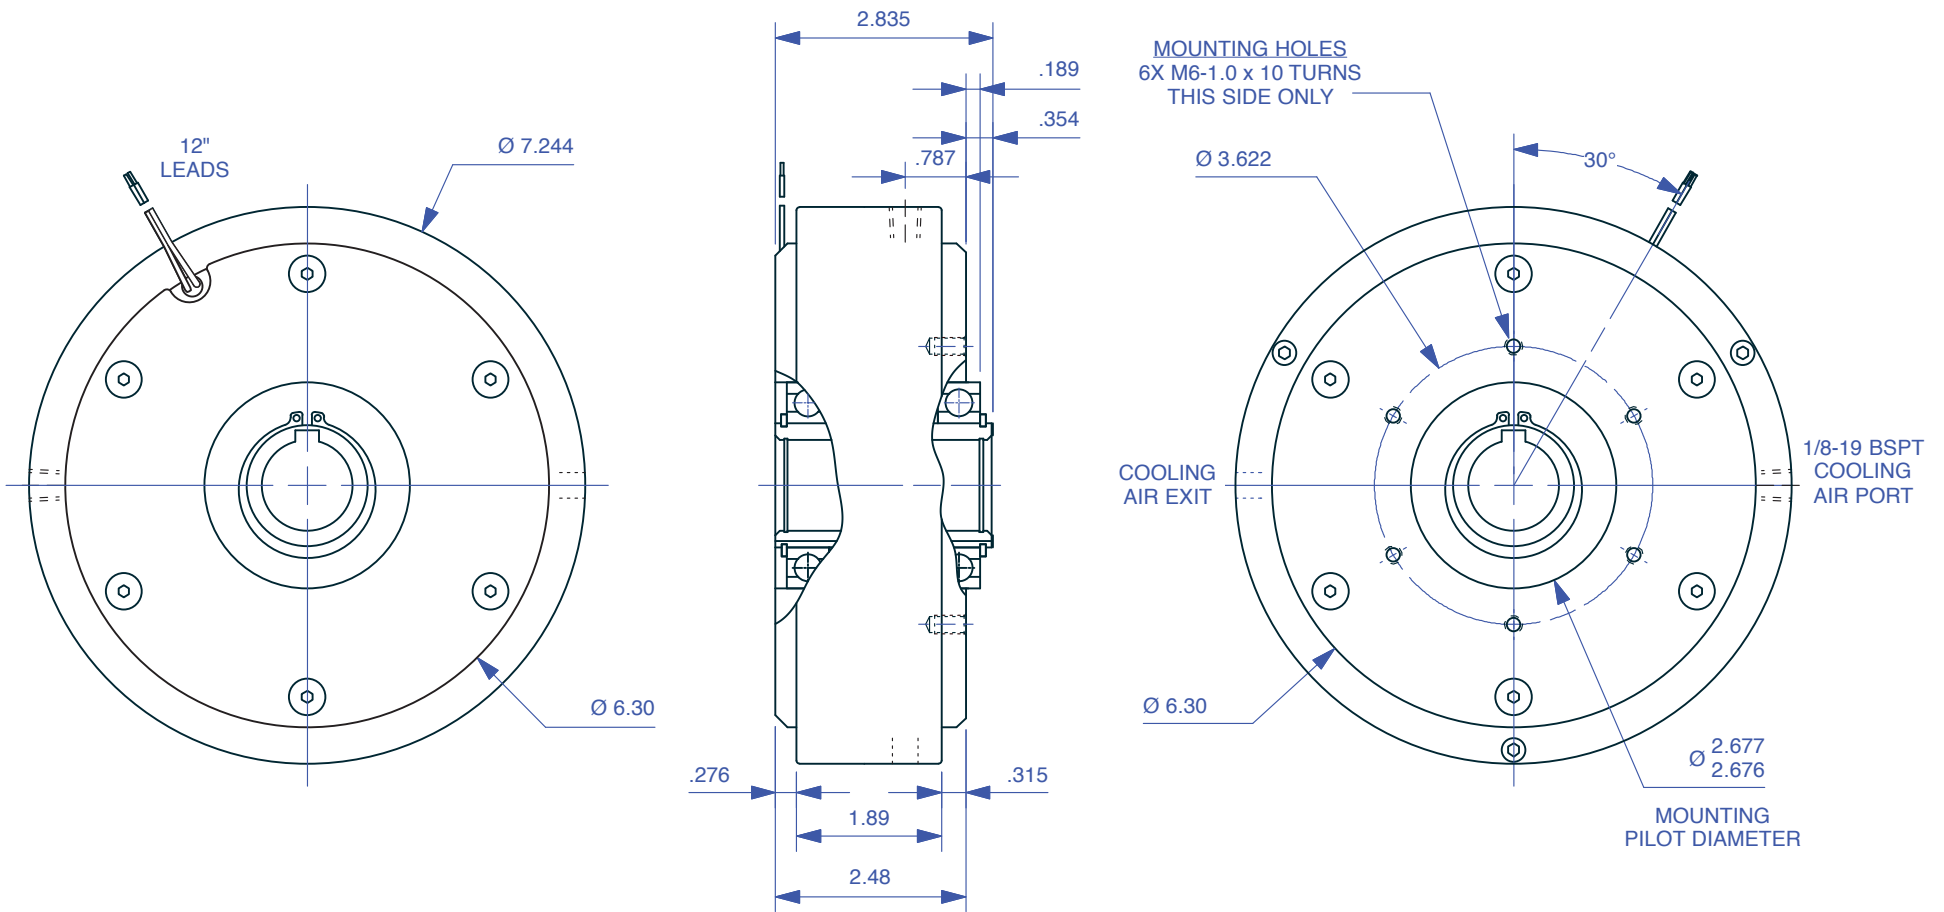

MAGNETIC PARTICLE BRAKE PLB-50

Units : inches
Scale : 40%

Drawn 10/8/12
Changed 3/27/14

Elmira, NY 14901 USA
Telephone: 518-523-2422
www.placidindustries.com