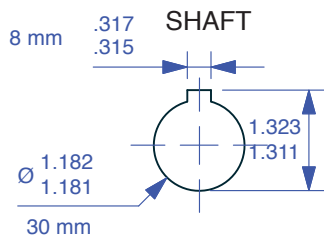

MAGNETIC PARTICLE BRAKE PLB-50

Units : inches
Scale : 40%

Drawn 10/8/12
Changed 3/27/14

Elmira, NY 14901 USA
Telephone: 518-523-2422
www.placidindustries.com