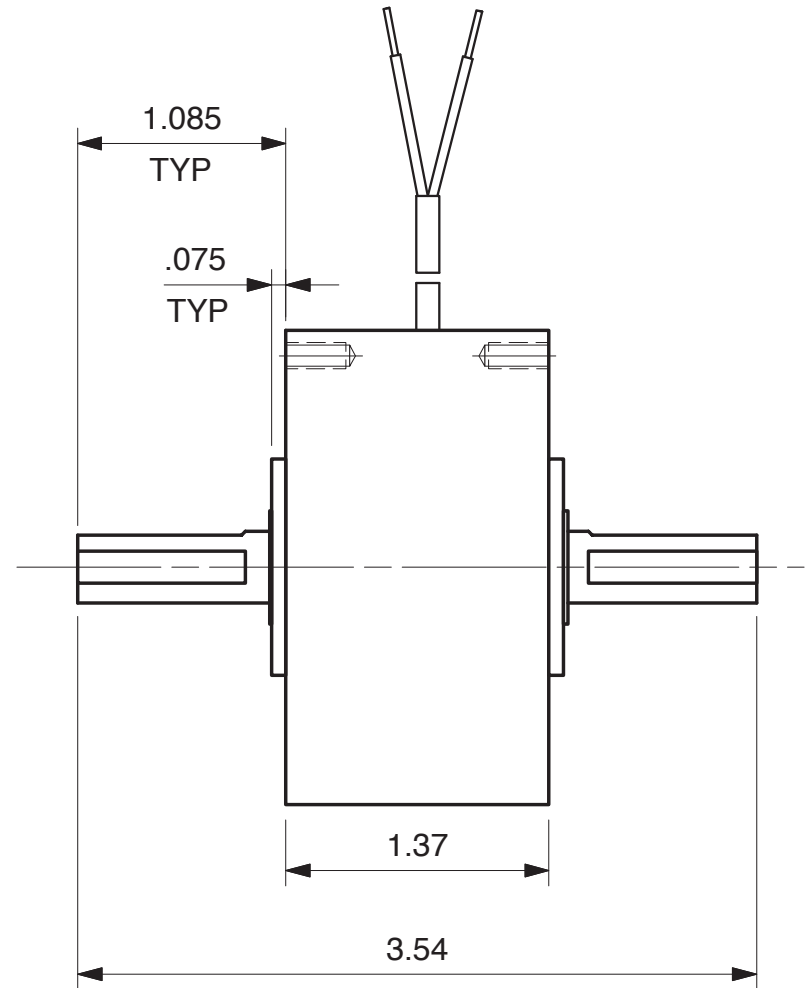

MAGNETIC PARTICLE BRAKE B6 - 2

Units : inches
Scale : full

Drawn 9/27/01
Changed 9/28/01

Elmira, NY 14901 USA
Telephone: 518-523-2422
www.placidindustries.com