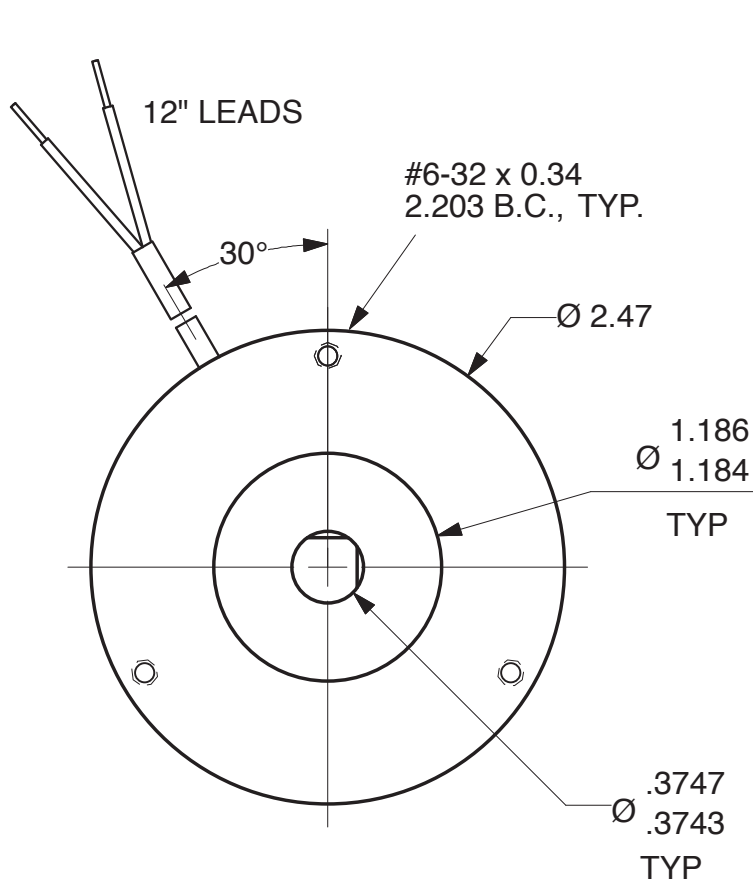

MAGNETIC PARTICLE BRAKE B6 - 2

Units : inches
Scale : full

Drawn 9/27/01
Changed 9/28/01

Elmira, NY 14901 USA
Telephone: 518-523-2422
www.placidindustries.com