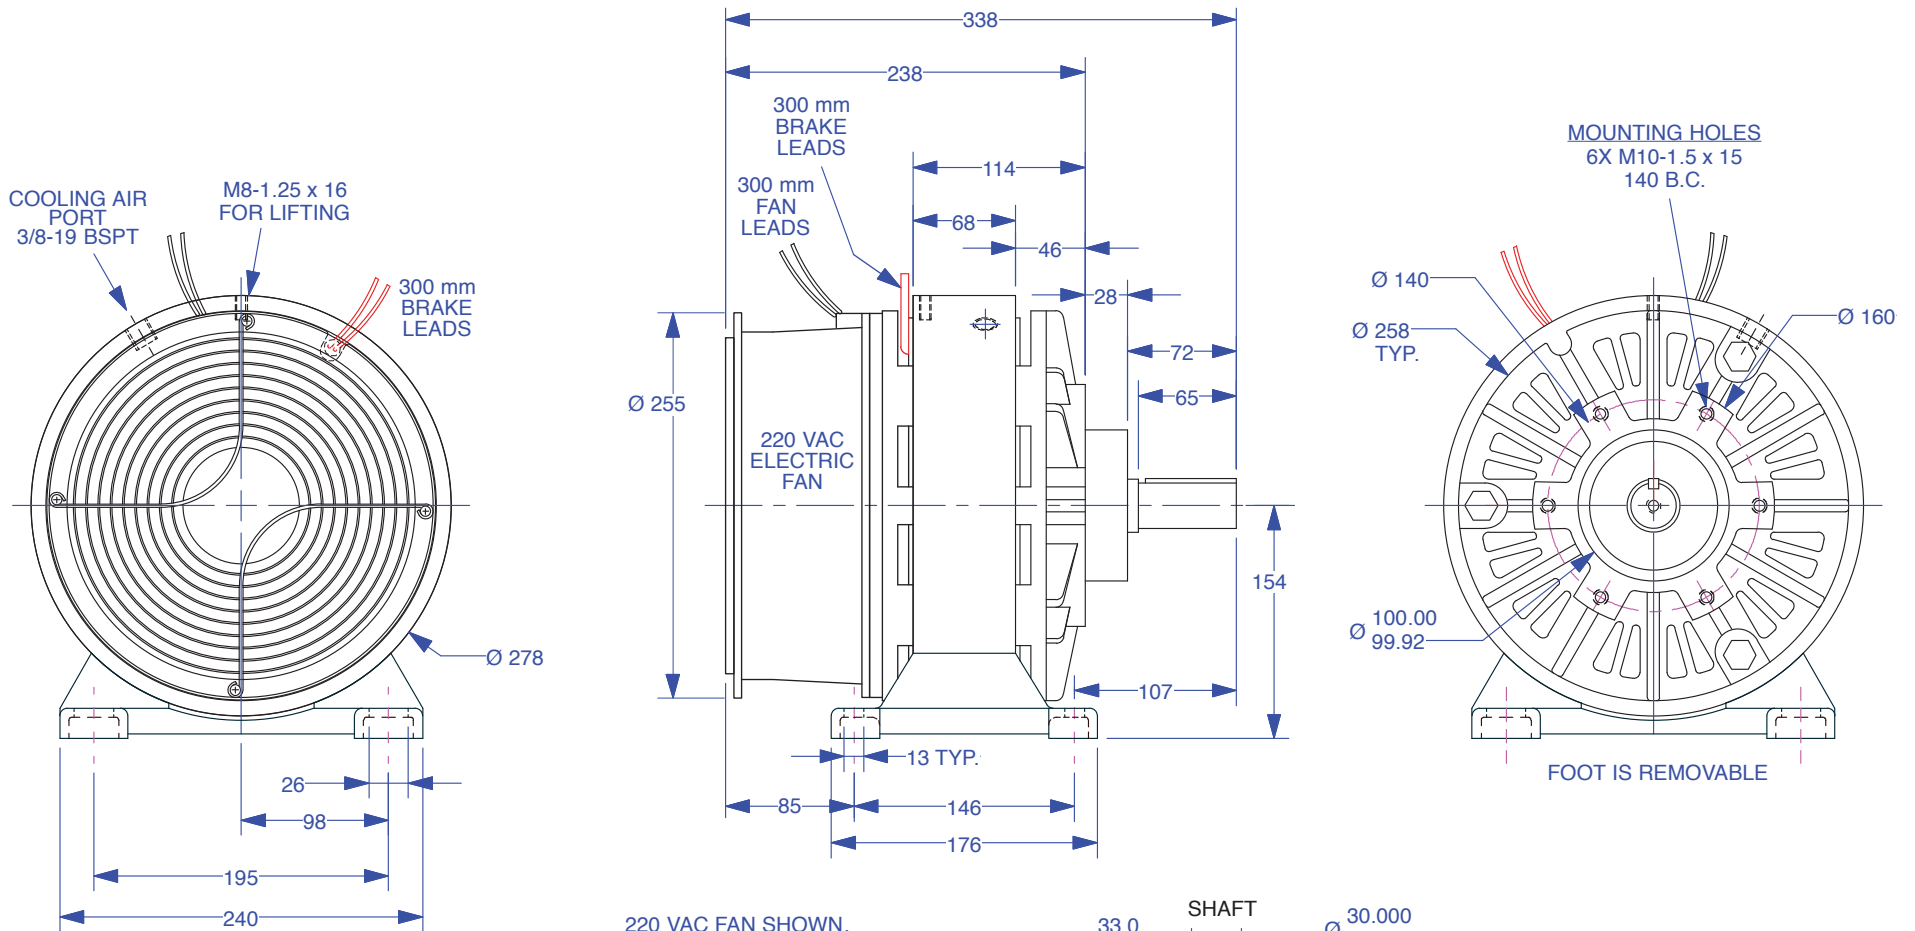

MAGNETIC PARTICLE BRAKE POB-100F

with 220v FAN

ELECTRIC FAN
200-240 VAC (110v available)
0.14 / 0.16 amps 50 / 60 Hz

FAN MOUNTING SCREWS
4X M4-0.7 ON 245 mm B.C.

Units : mm
Scale : 1/4

Drawn 11/1/07
Changed 9/2/08
Foot 7/17/14
Fan 9/11/13