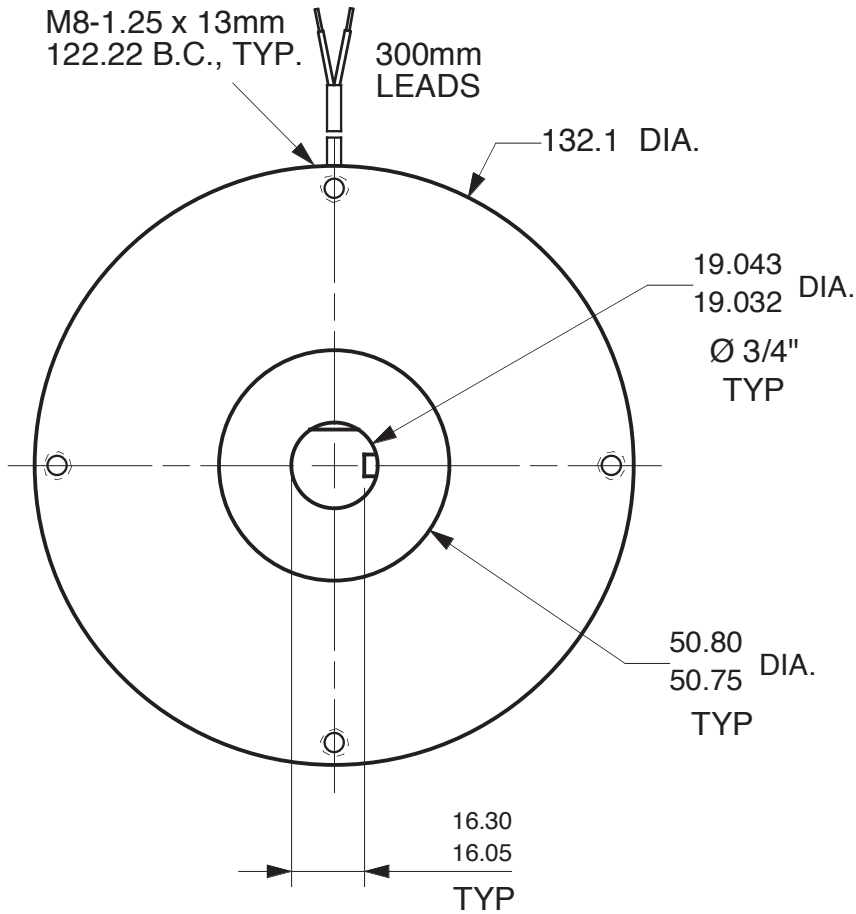

MAGNETIC PARTICLE CLUTCH C130 - M

Units : mm
 Scale : 60%

Drawn 9/27/01
 Changed 9/28/01

Elmira, NY 14901 USA
 Telephone: 518-523-2422
www.placidindustries.com