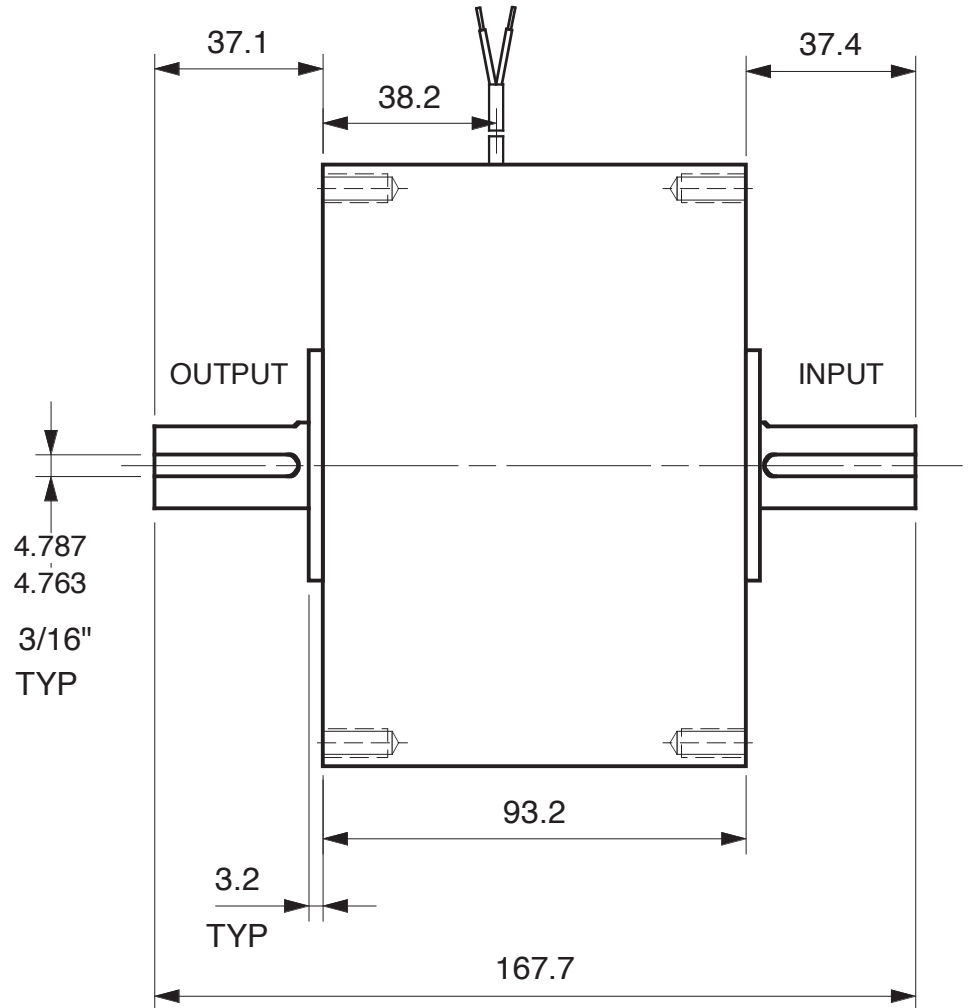

MAGNETIC PARTICLE CLUTCH C130 - M

Units : mm
 Scale : 60%

Drawn 9/27/01
 Changed 9/28/01

Elmira, NY 14901 USA
 Telephone: 518-523-2422
www.placidindustries.com