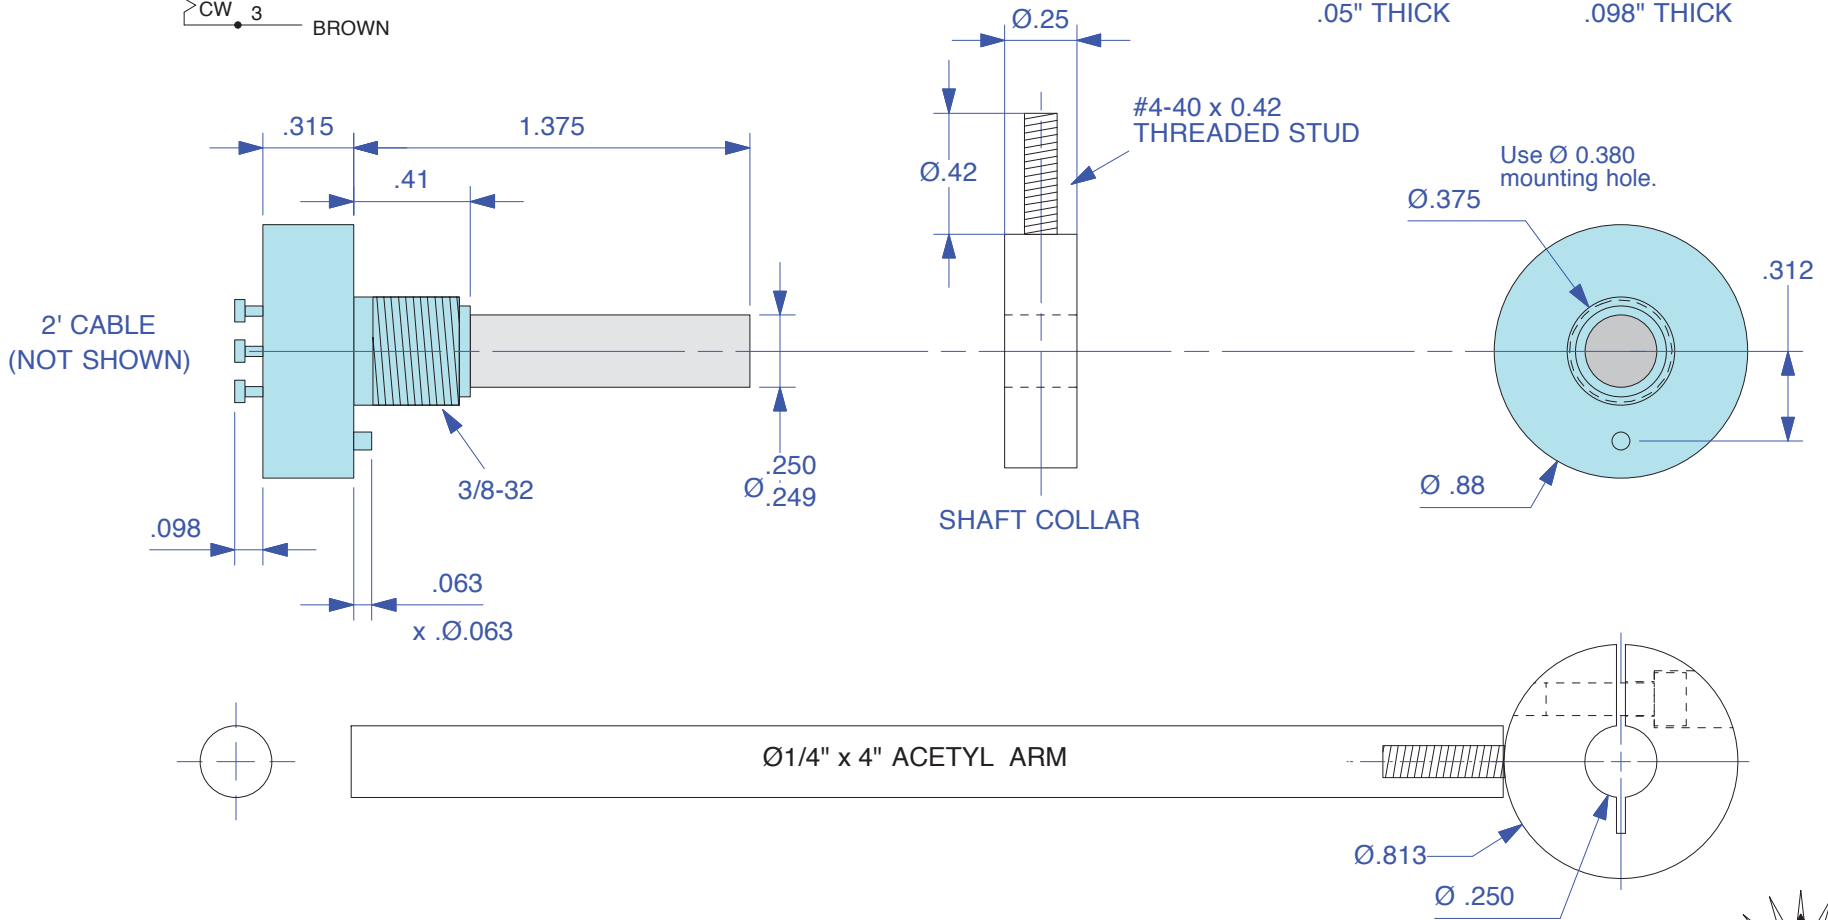

MINI-FOLLOWER ARM POTENTIOMETER

FM-4-2

Resistance: 500 ohms
 Electrical Angle : 65°
 Wiper open circuited outside active range
 Mechanical Angle: 360° (No stops)

Drawn 8/27/13
 Changed 8/27/13

Elmira, NY 14901 USA
 Telephone: 518-523-2422
 www.placidindustries.com