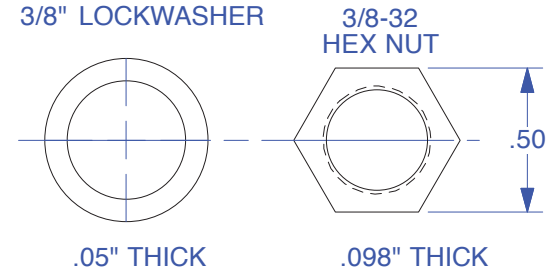

MINI-FOLLOWER ARM POTENTIOMETER

FM-4-2

Resistance: 500 ohms
 Electrical Angle : 65°
 Wiper open circuited outside active range
 Mechanical Angle: 360° (No stops)

Drawn 8/27/13
 Changed 8/27/13

Elmira, NY 14901 USA
 Telephone: 518-523-2422
 www.placidindustries.com