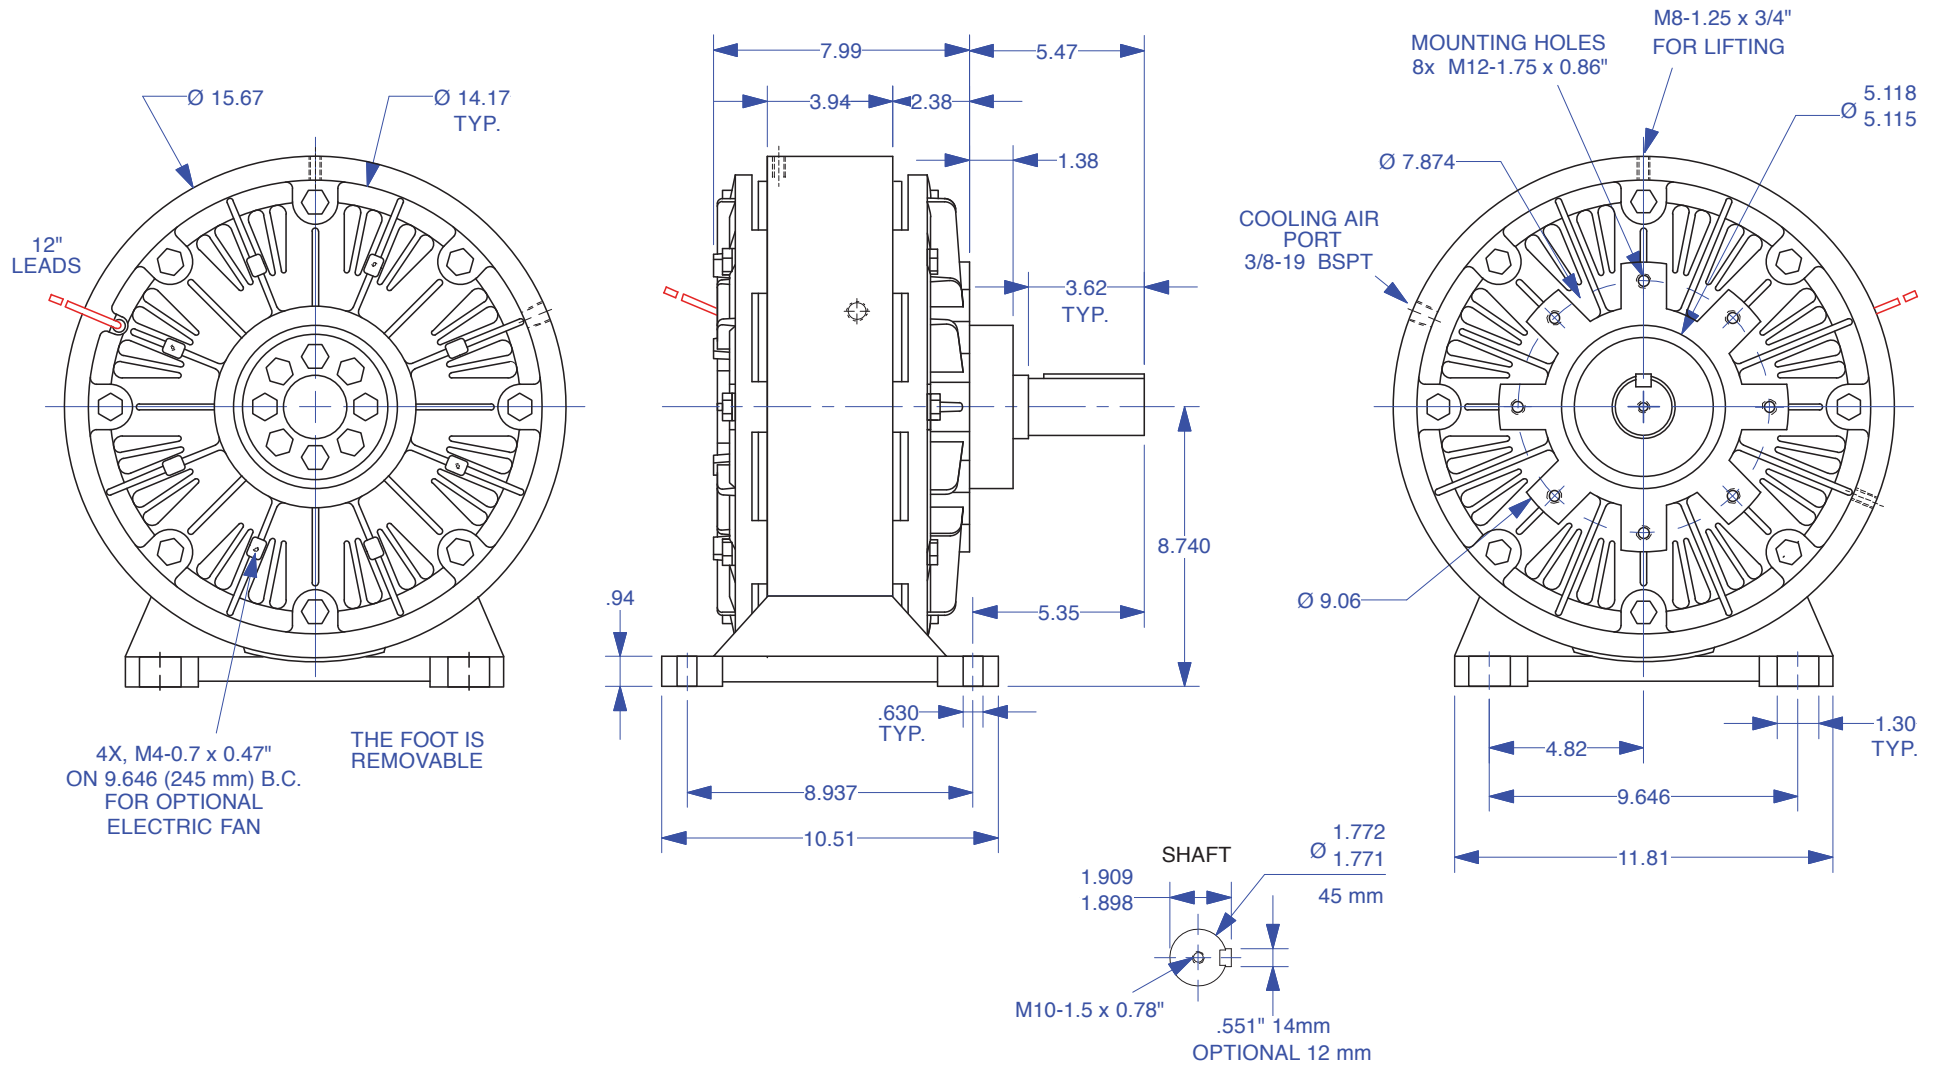

MAGNETIC PARTICLE BRAKE POB-400F

Units : inches
Scale : 1/6

Drawn 12/8/08
Changed 3/4/13

Elmira, NY 14901 USA
Telephone: 518-523-2422
www.placidindustries.com