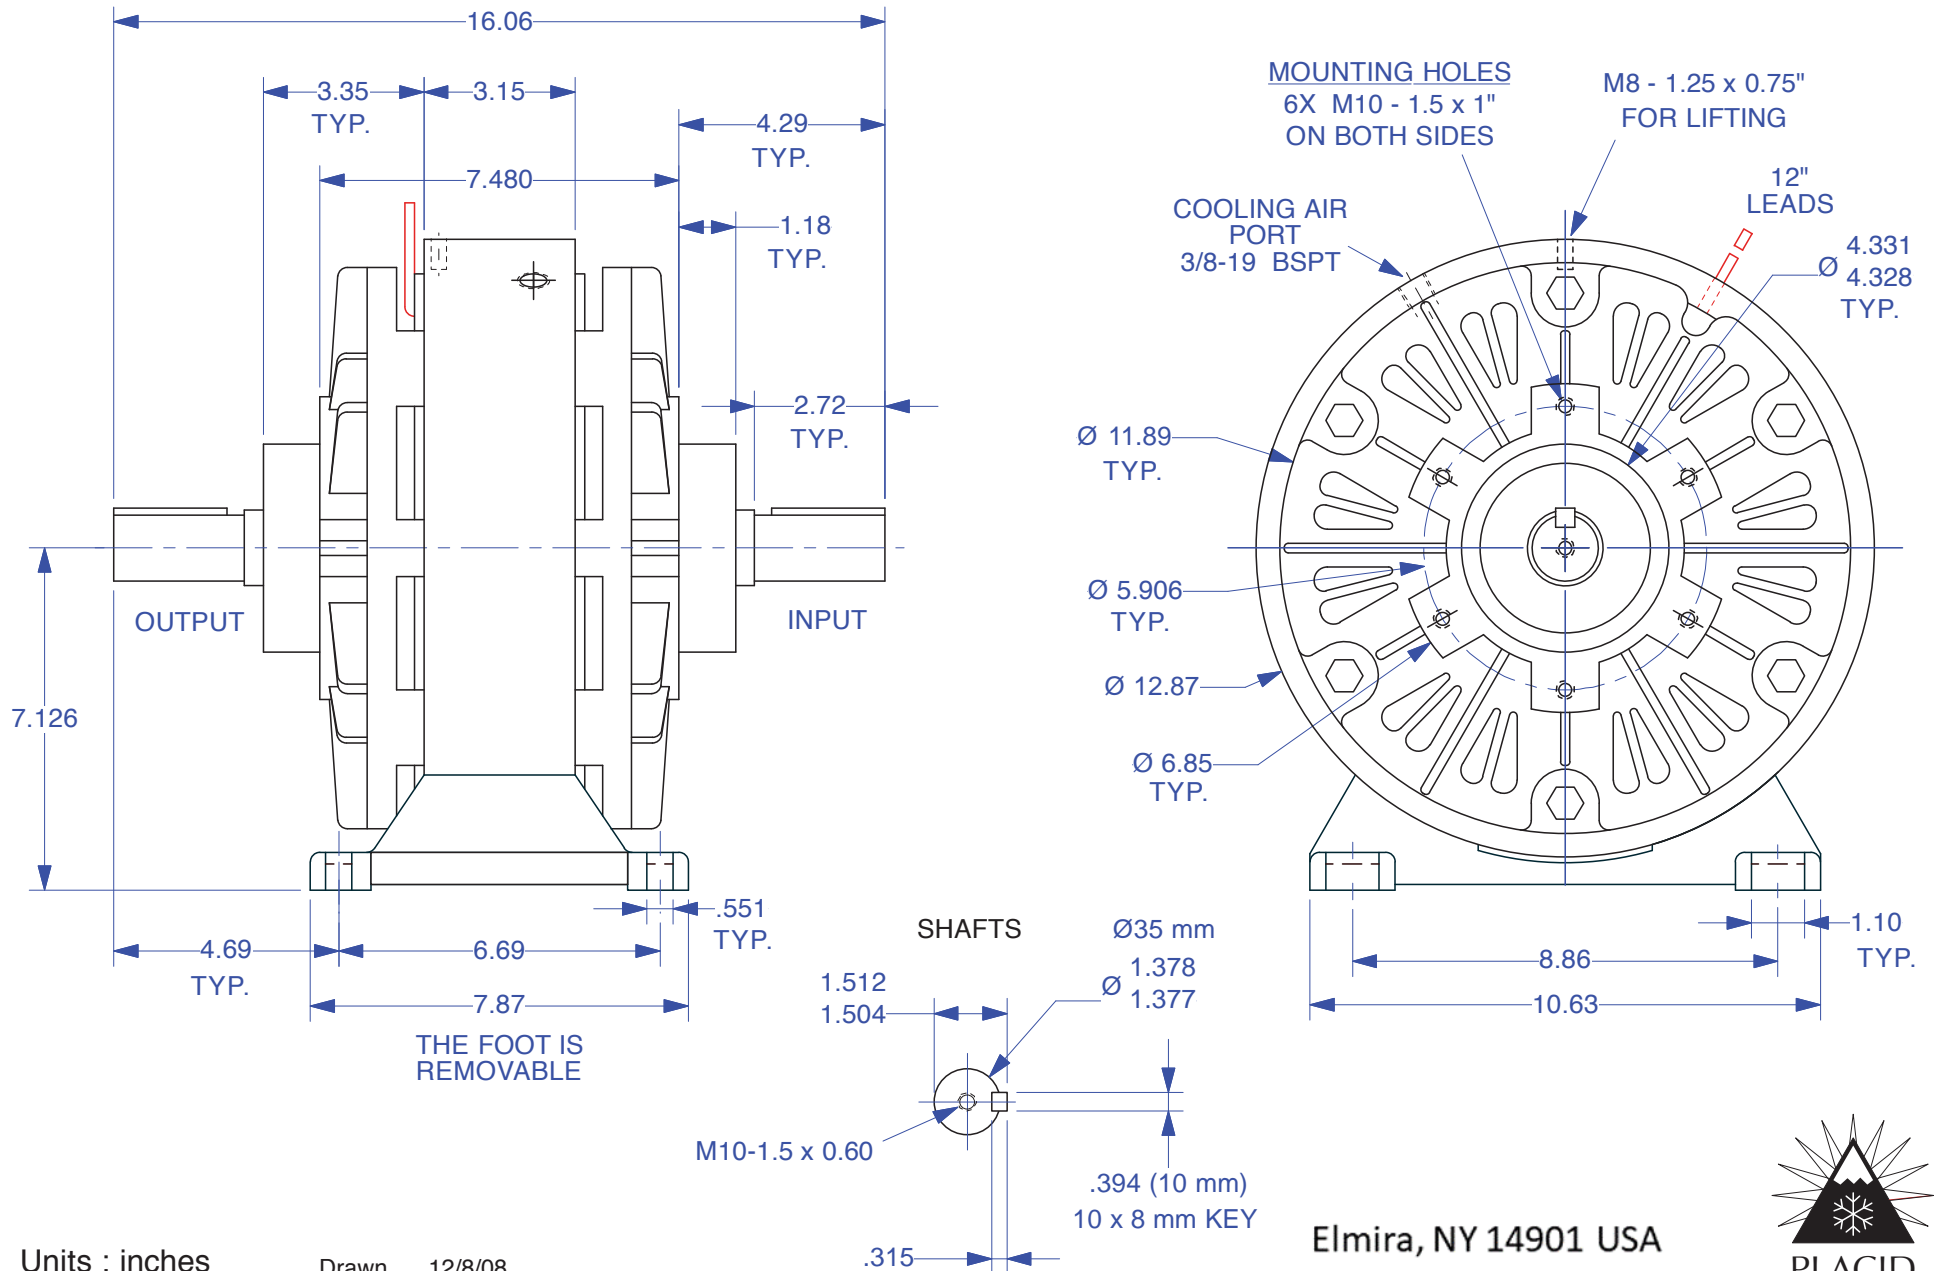

MAGNETIC PARTICLE CLUTCH POC-200F

Units : inches
Scale : 1/4

Drawn 12/8/08
Changed 5/29/10
Foot 3/4/13

Elmira, NY 14901 USA
Telephone: 518-523-2422
www.placidindustries.com