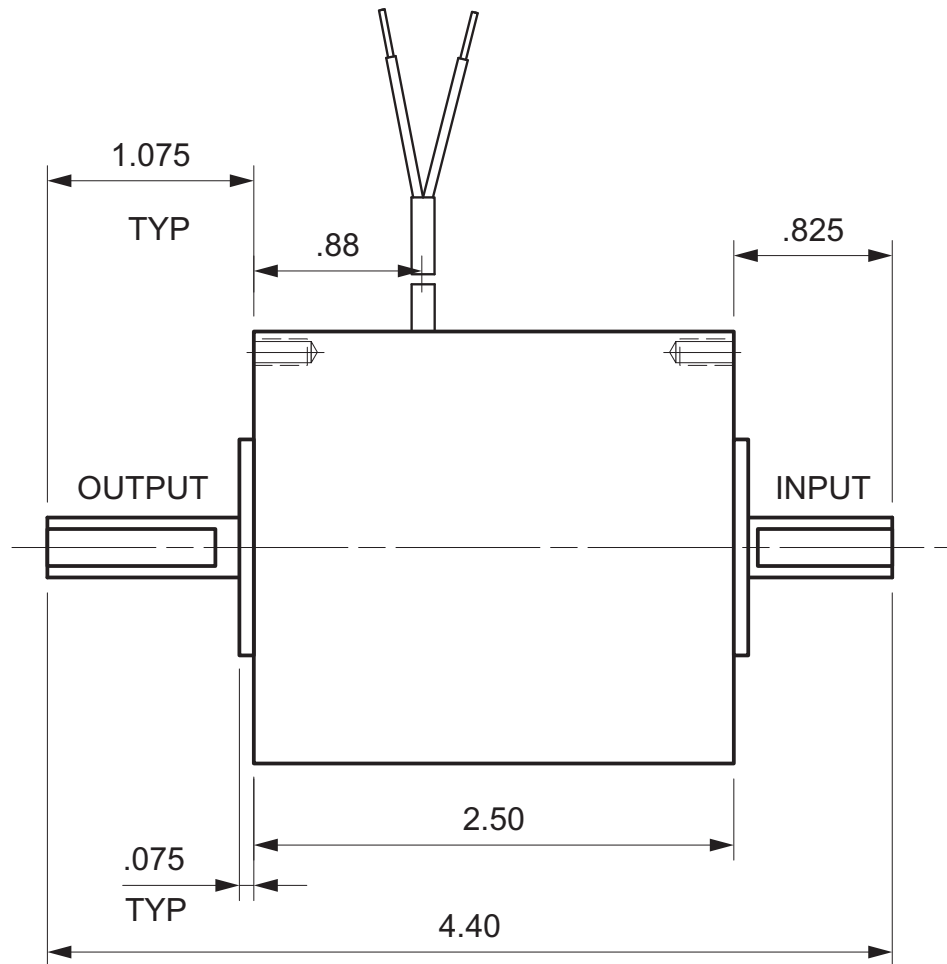

MAGNETIC PARTICLE CLUTCH C5

Units : inches
Scale : full

Drawn 9/27/01
Changed 9/28/01

Elmira, NY 14901 USA
Telephone: 518-523-2422
www.placidindustries.com