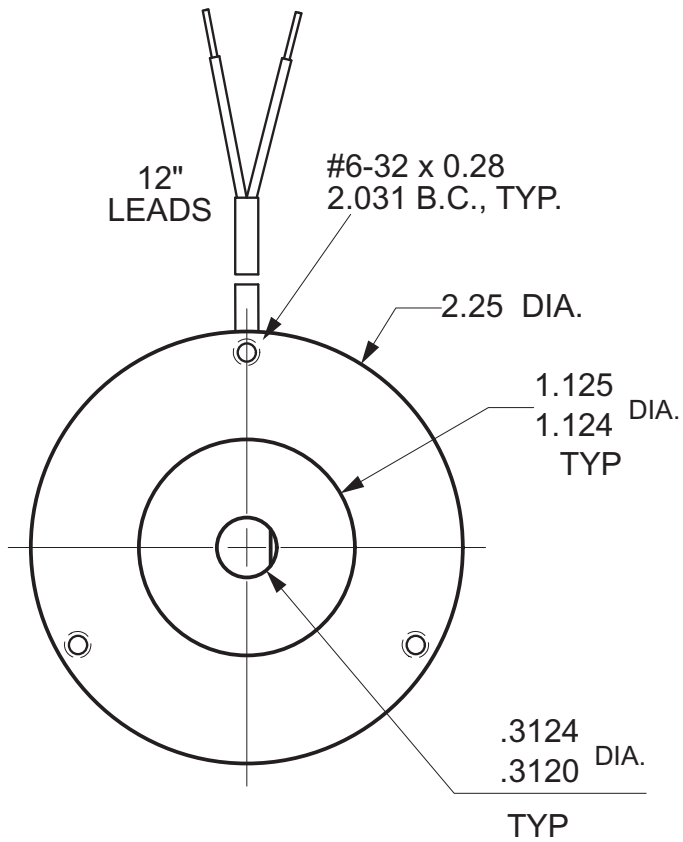

MAGNETIC PARTICLE CLUTCH C5

Units : inches
Scale : full

Drawn 9/27/01
Changed 9/28/01

Elmira, NY 14901 USA
Telephone: 518-523-2422
www.placidindustries.com