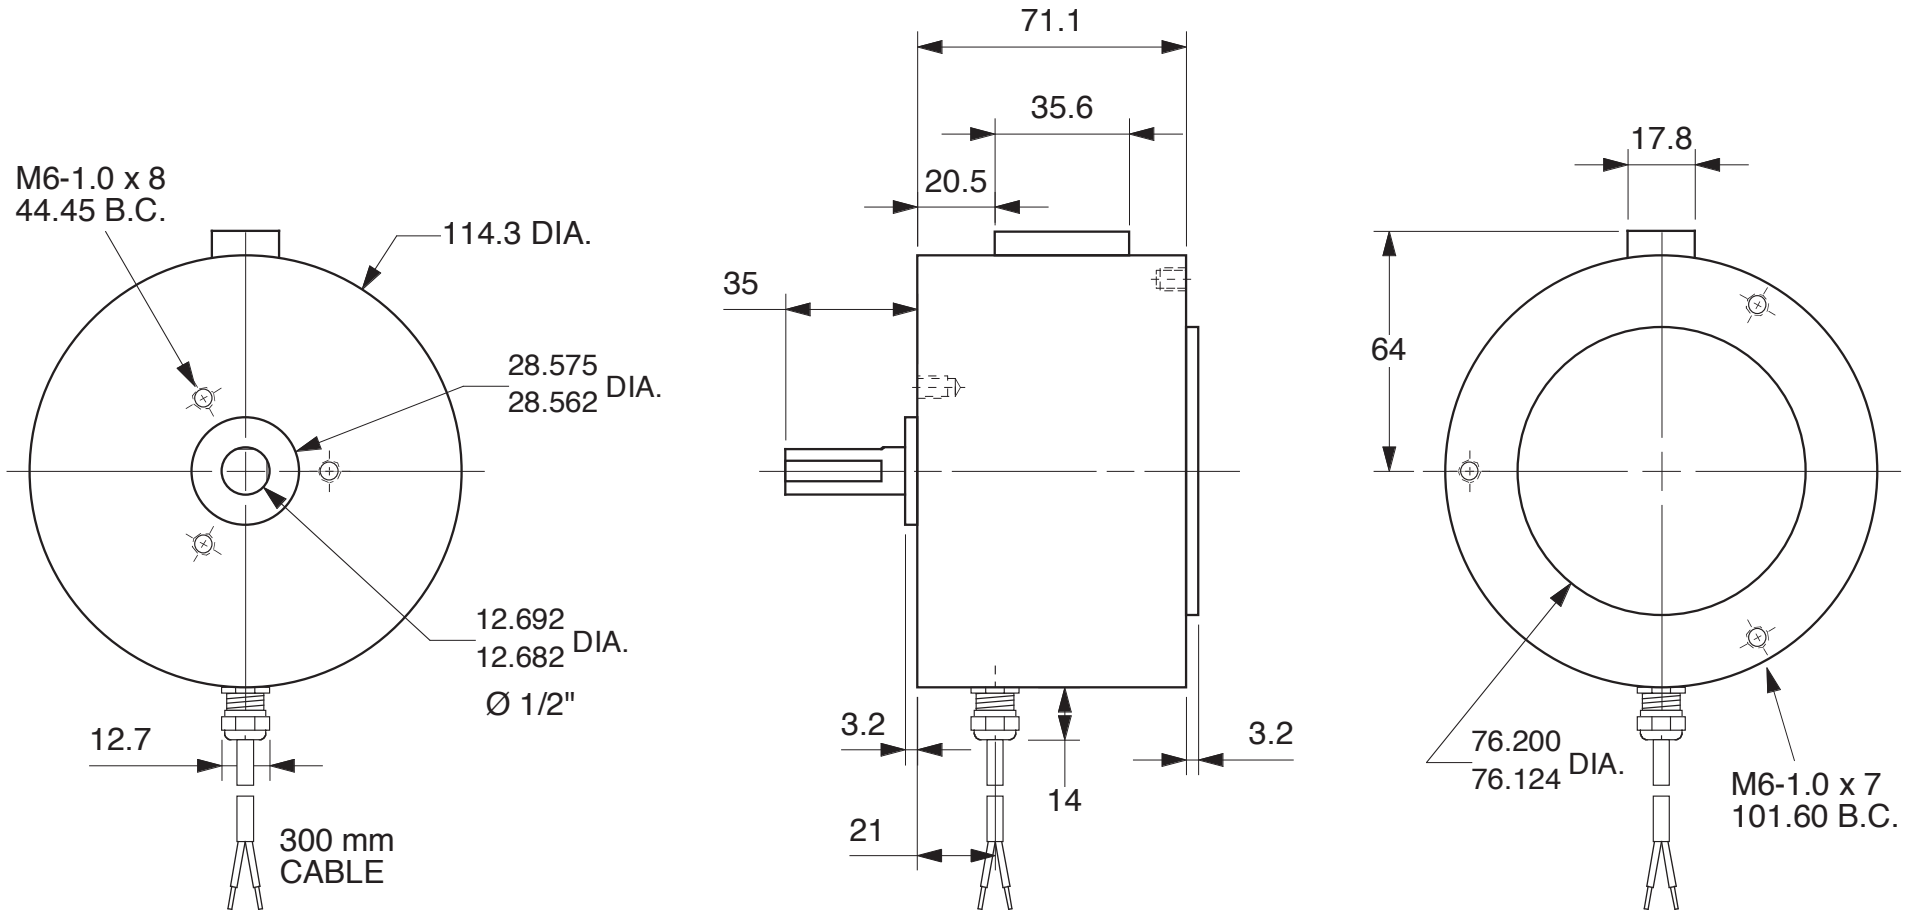

# HYSTERESIS BRAKE H250 - 1M

Units : mm  
Scale : 50%

Drawn 9/27/01  
Changed 9/27/01

Elmira, NY 14901 USA  
Telephone: 518-523-2422  
[www.placidindustries.com](http://www.placidindustries.com)