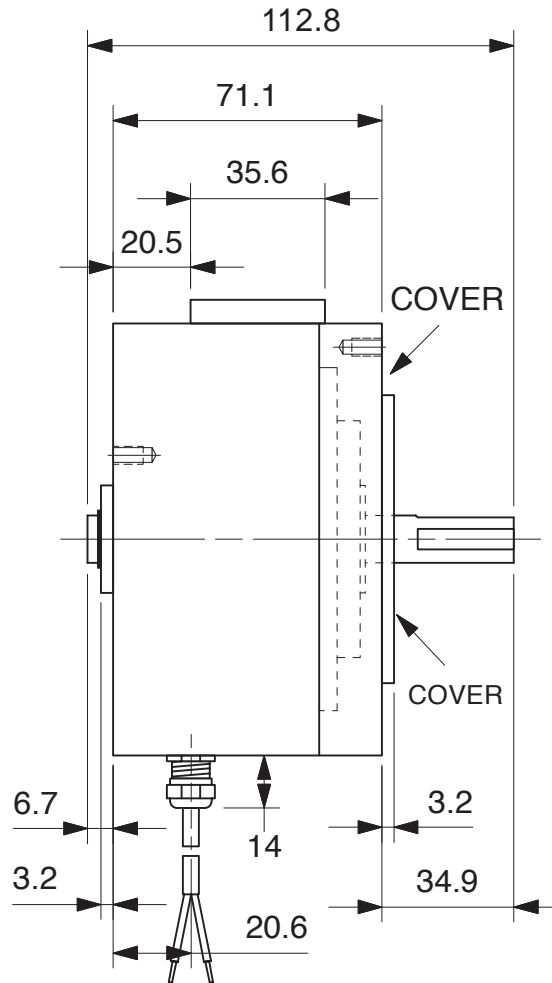

HYSTERESIS BRAKE H250 - 3

Units : inches
 Scale : 50%

Drawn 9/27/01
 Changed 10/26/10

Elmira, NY 14901 USA
 Telephone: 518-523-2422
 www.placidindustries.com