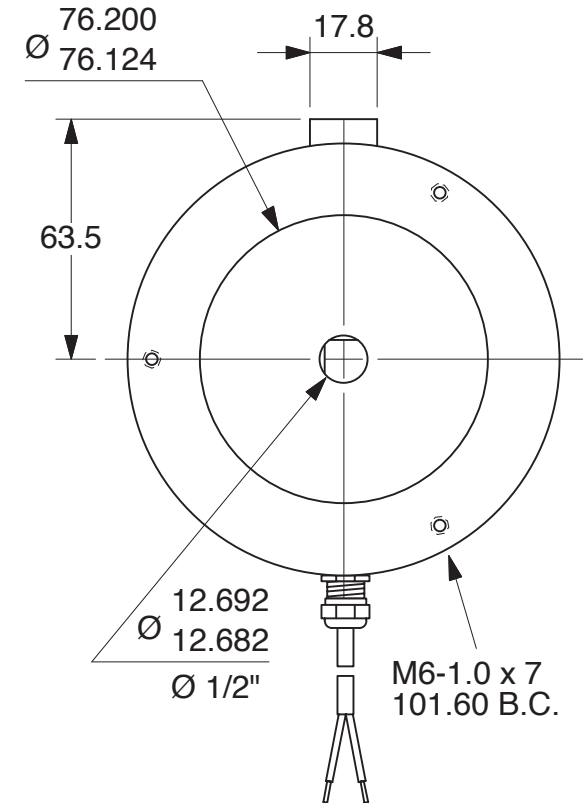

HYSTERESIS BRAKE H250 - 3

Units : inches
 Scale : 50%

Drawn 9/27/01
 Changed 10/26/10

Elmira, NY 14901 USA
 Telephone: 518-523-2422
 www.placidindustries.com