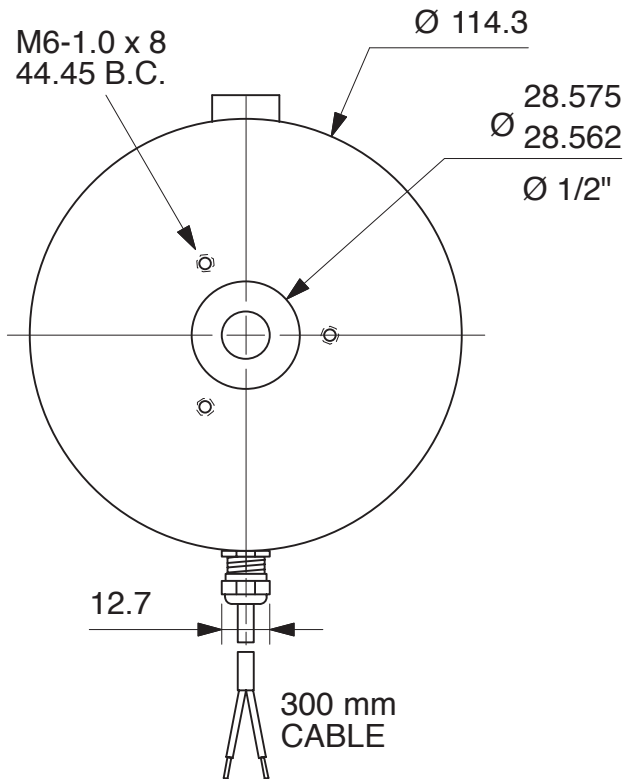

HYSTERESIS BRAKE H250 - 3

Units : inches
 Scale : 50%

Drawn 9/27/01
 Changed 10/26/10

Elmira, NY 14901 USA
 Telephone: 518-523-2422
 www.placidindustries.com