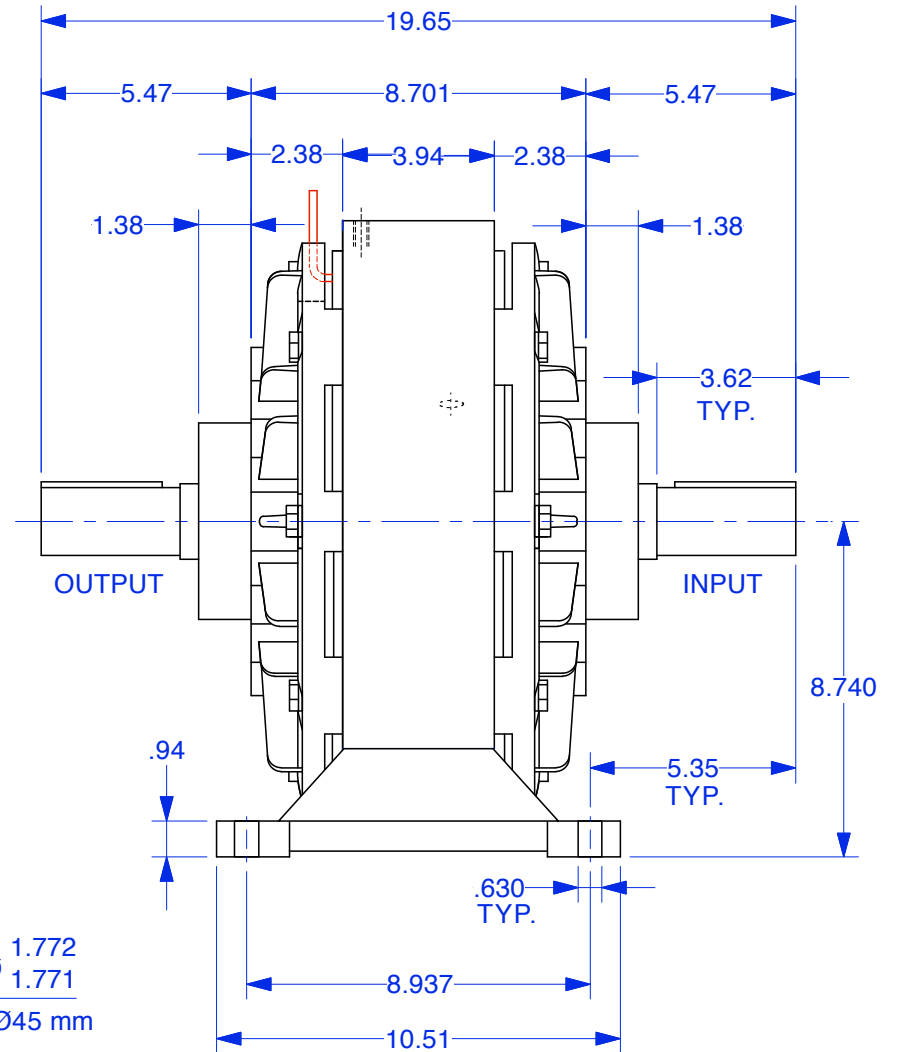

MAGNETIC PARTICLE CLUTCH POC-400F

Units : inches
 Scale : 1/5

Drawn 12/8/08
 Changed 3/5/13

Lake Placid, NY USA
 Telephone 518 523-2422
 www.placidindustries.com