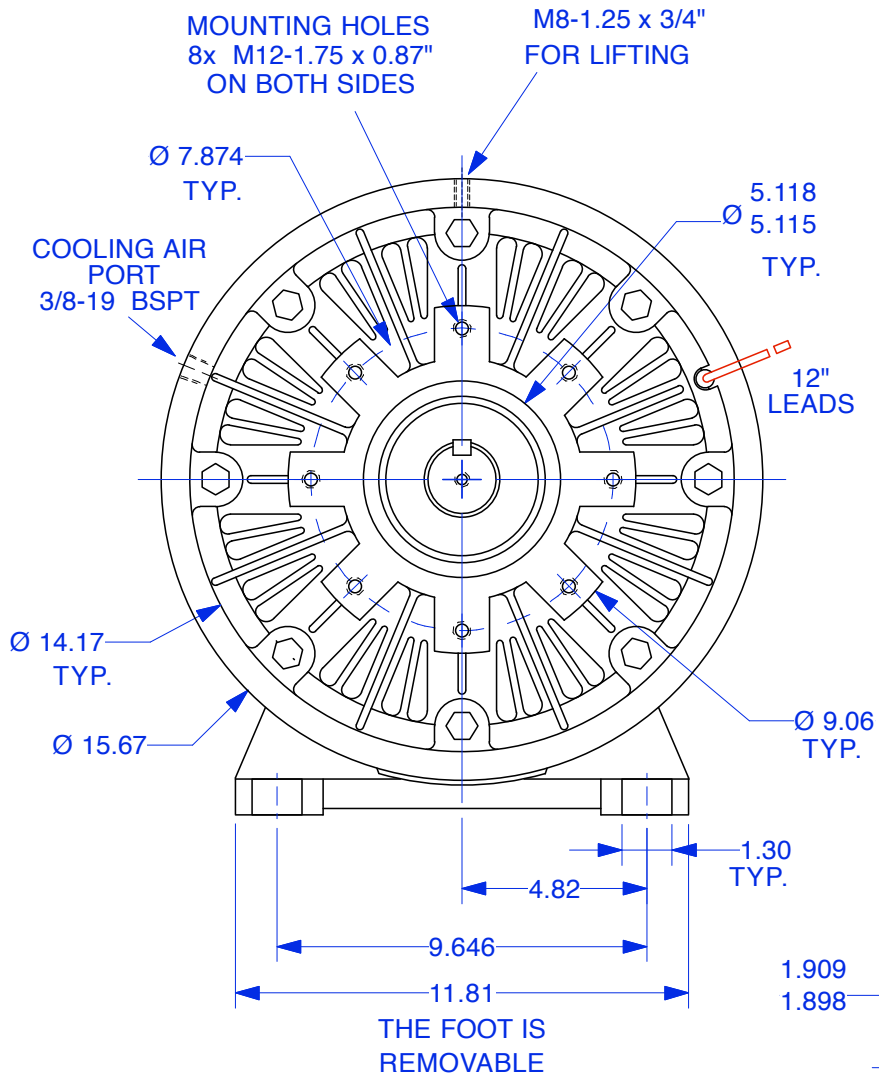

MAGNETIC PARTICLE CLUTCH POC-400F

Units : inches
 Scale : 1/5

Drawn 12/8/08
 Changed 3/5/13

Lake Placid, NY USA
 Telephone 518 523-2422
 www.placidindustries.com