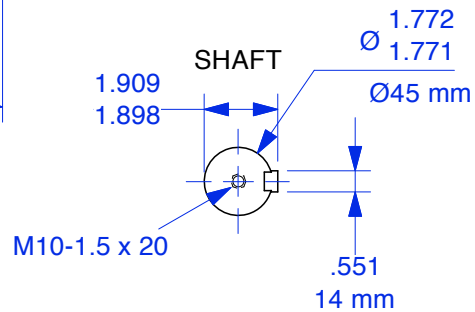

MAGNETIC PARTICLE CLUTCH POC-400F

Units : inches
 Scale : 1/5

Drawn 12/8/08
 Changed 3/5/13

Lake Placid, NY USA
 Telephone 518 523-2422
 www.placidindustries.com