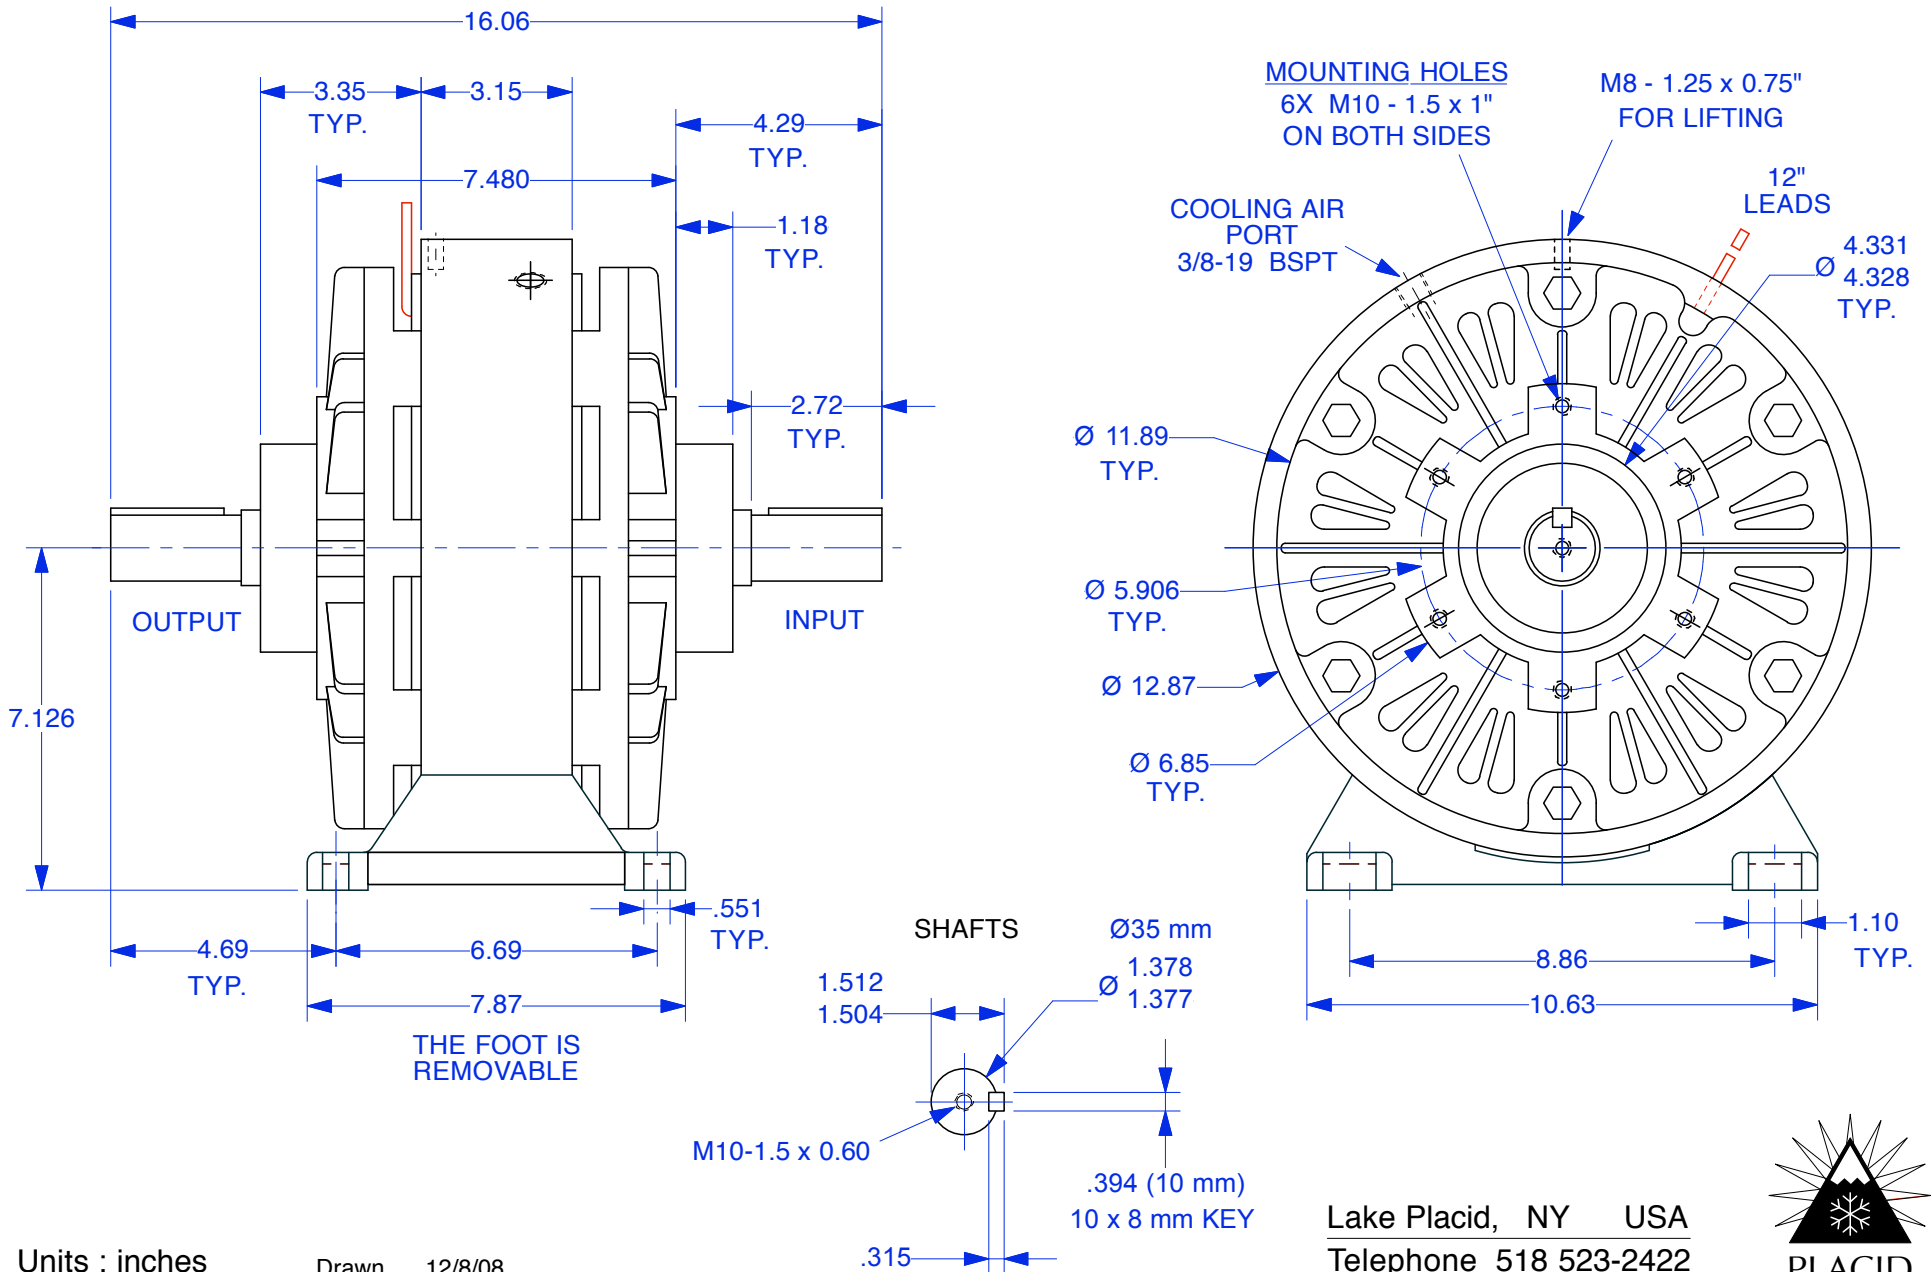

MAGNETIC PARTICLE CLUTCH POC-200F

Units : inches
Scale : 1/4

Drawn 12/8/08
Changed 5/29/10
Foot 3/4/13

Lake Placid, NY USA
Telephone 518 523-2422
www.placidindustries.com