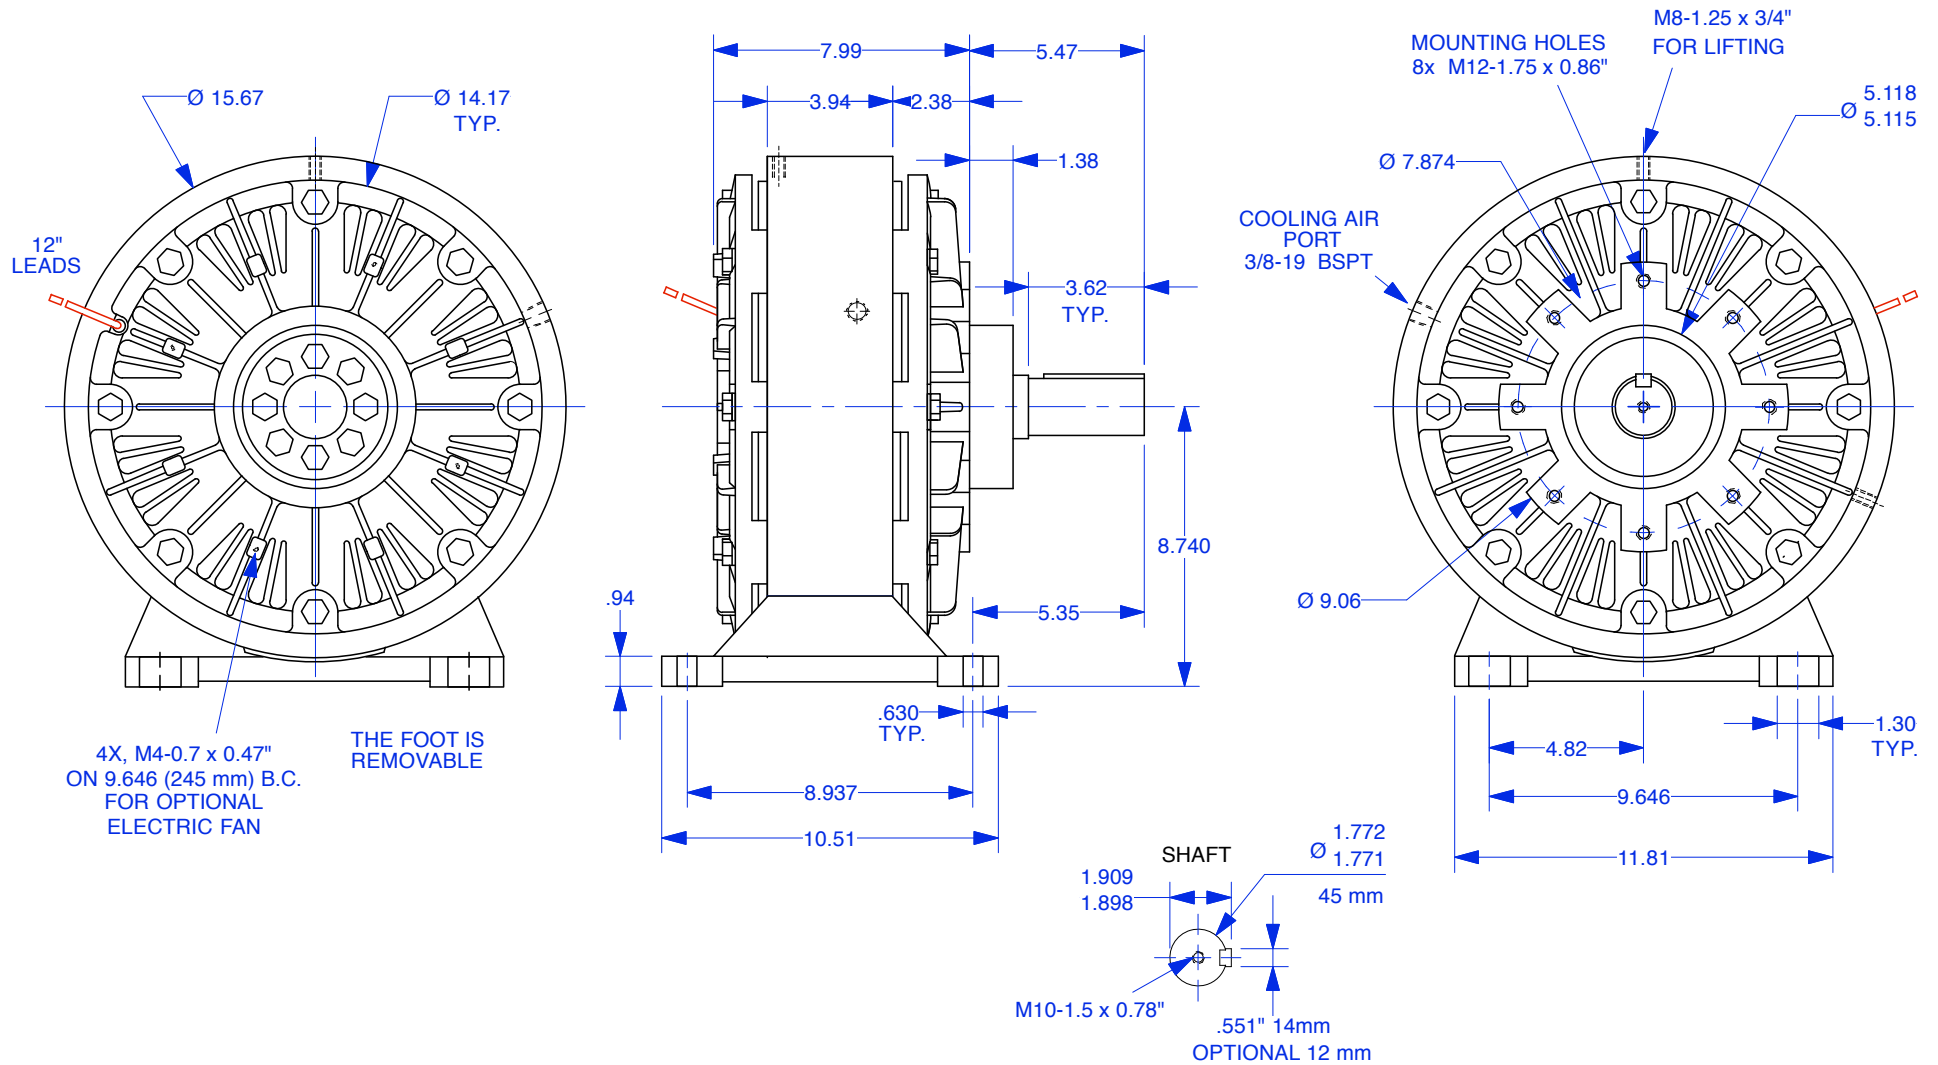

# MAGNETIC PARTICLE BRAKE POB-400F

Units : inches  
Scale : 1/6

Drawn 12/8/08  
Changed 3/4/13

Lake Placid, NY USA  
Telephone 518 523-2422  
www.placidindustries.com