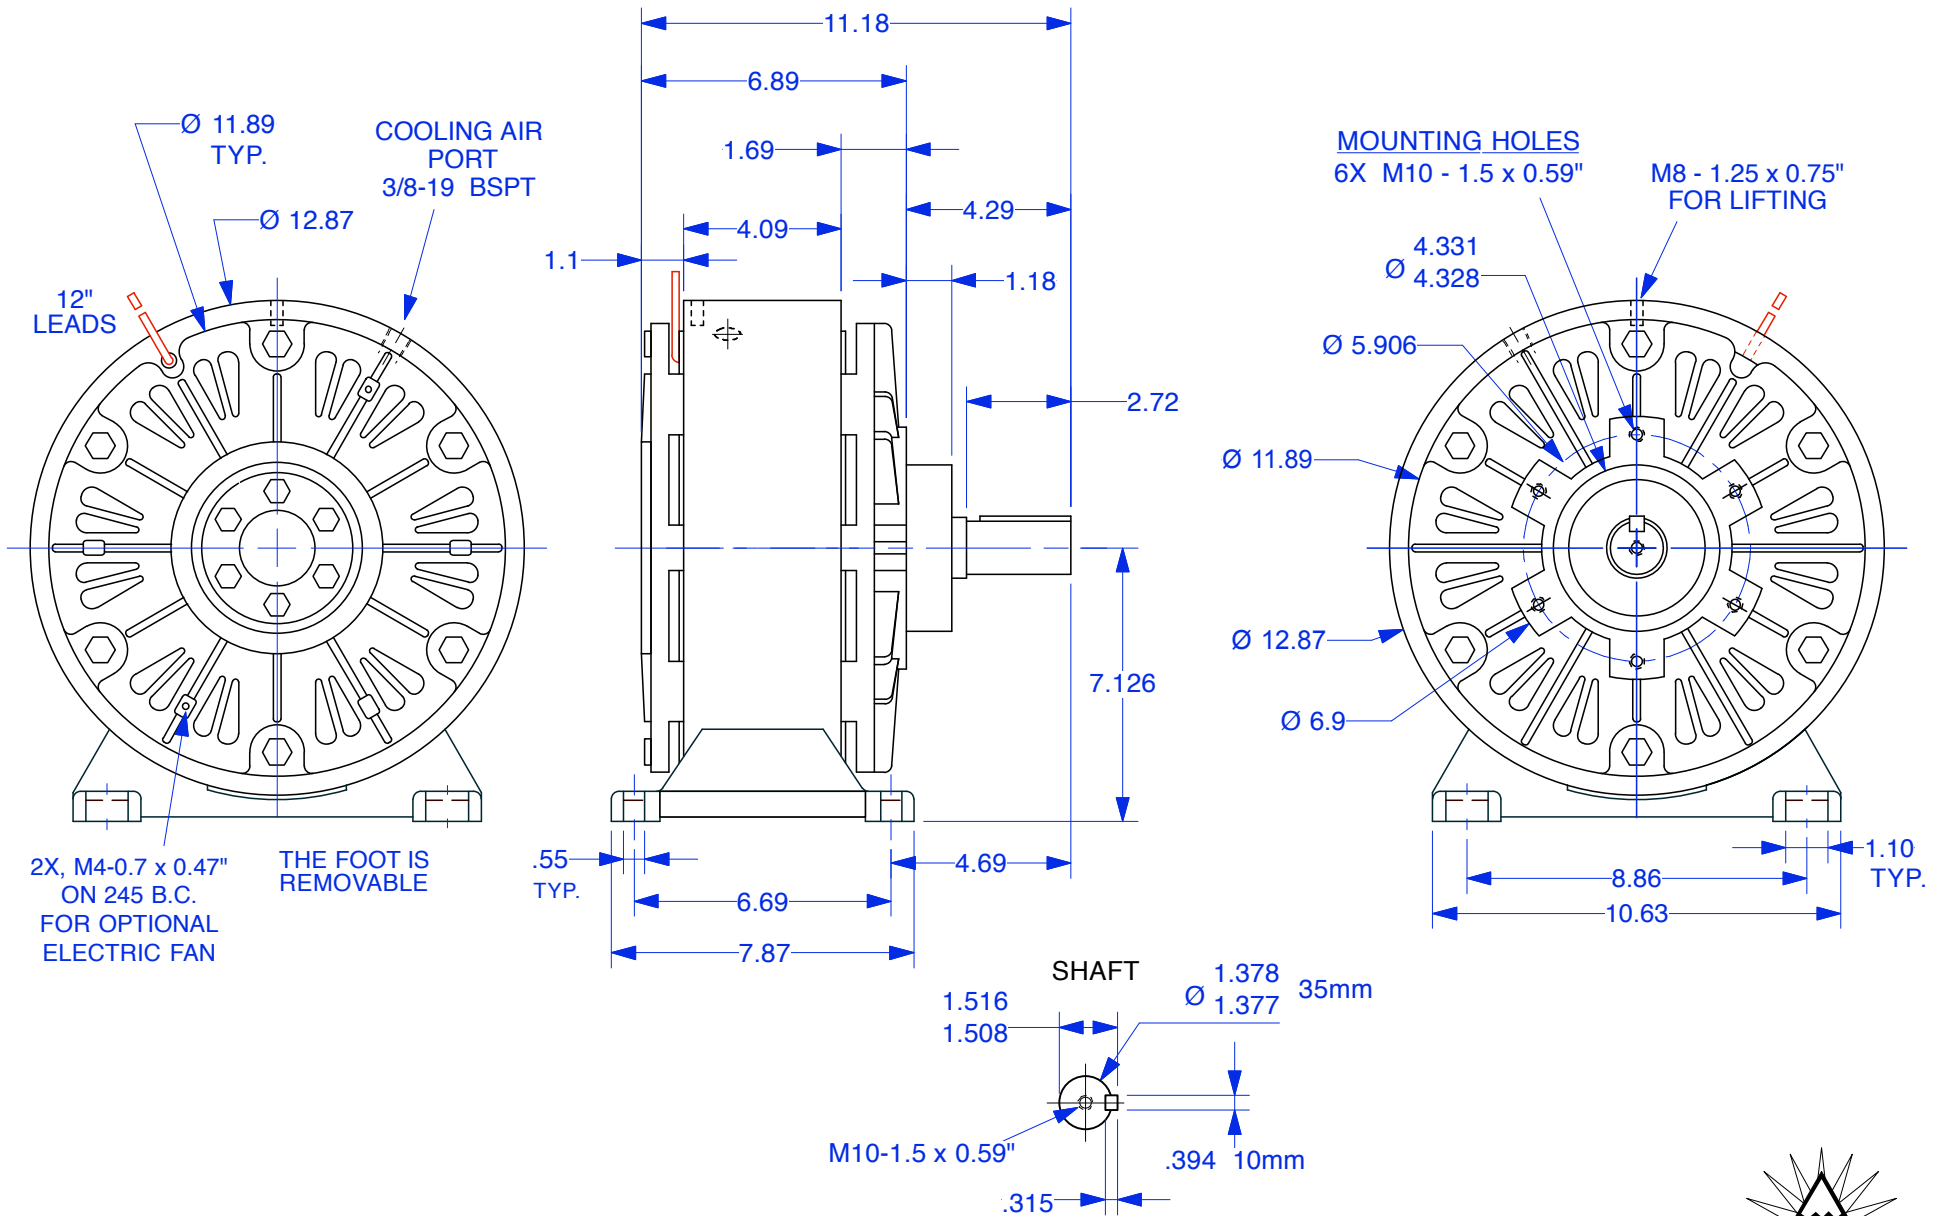

# MAGNETIC PARTICLE BRAKE POB-200F

Units : inches  
Scale : 1/5

Drawn 12/10/08  
Changed 12/11/08  
Foot 3/4/13

Lake Placid, NY USA  
Telephone 518 523-2422  
www.placidindustries.com