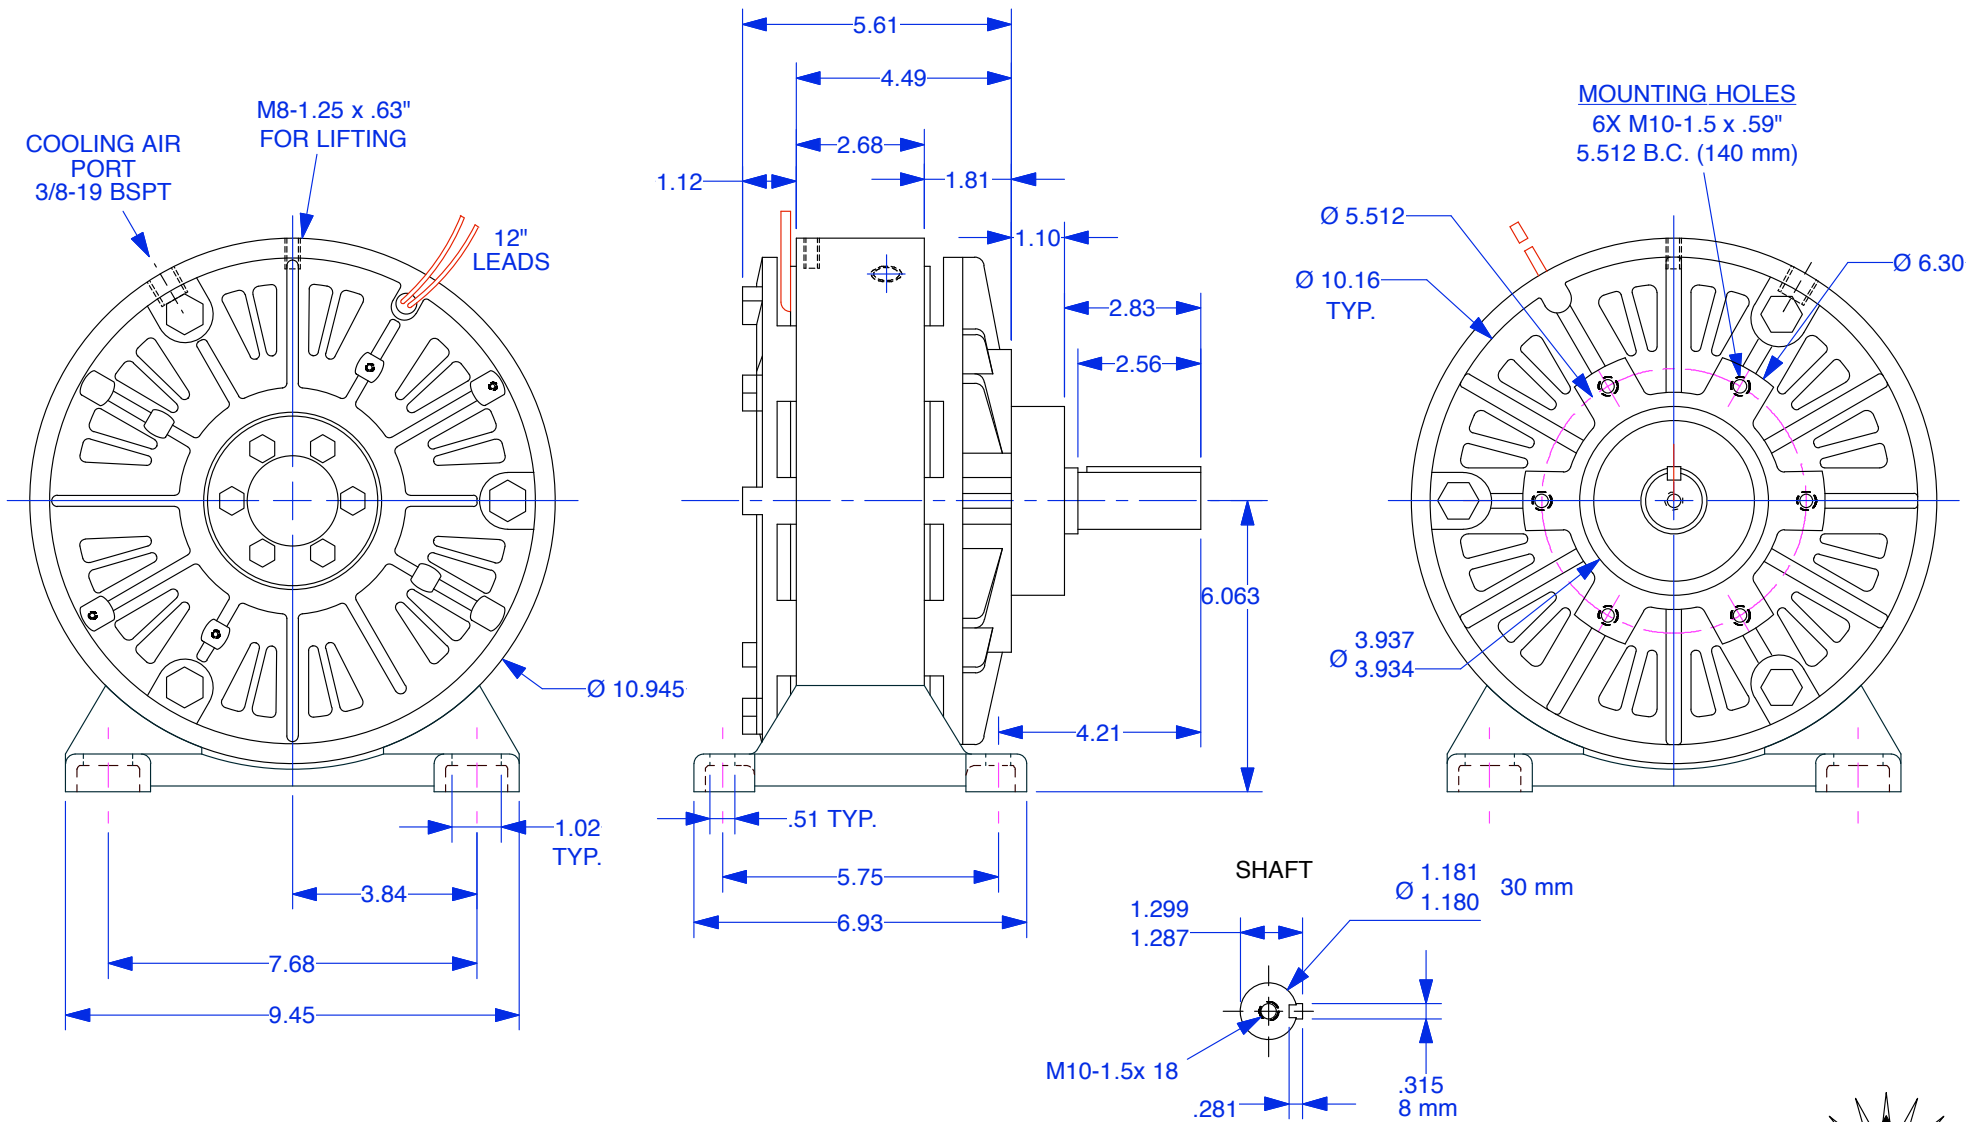

MAGNETIC PARTICLE BRAKE POB-100F

Units : inches
Scale : 1/4

Drawn 11/1/07
Changed 9/2/08
Foot 7/17/14

Lake Placid, NY USA
Telephone 518 523-2422
www.placidindustries.com