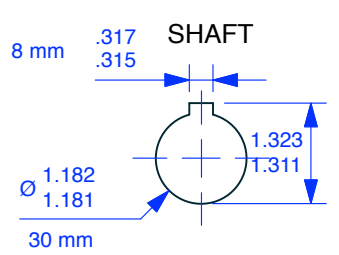

# MAGNETIC PARTICLE BRAKE PLB-50

Units : inches  
Scale : 40%

Drawn 10/8/12  
Changed 3/27/14

Lake Placid, NY USA  
Telephone 518 523-2422  
www.placidindustries.com