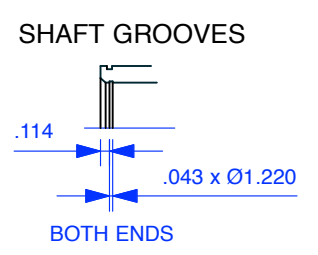

# MAGNETIC PARTICLE BRAKE PLB-50

Units : inches  
Scale : 40%

Drawn 10/8/12  
Changed 3/27/14

Lake Placid, NY USA  
Telephone 518 523-2422  
www.placidindustries.com