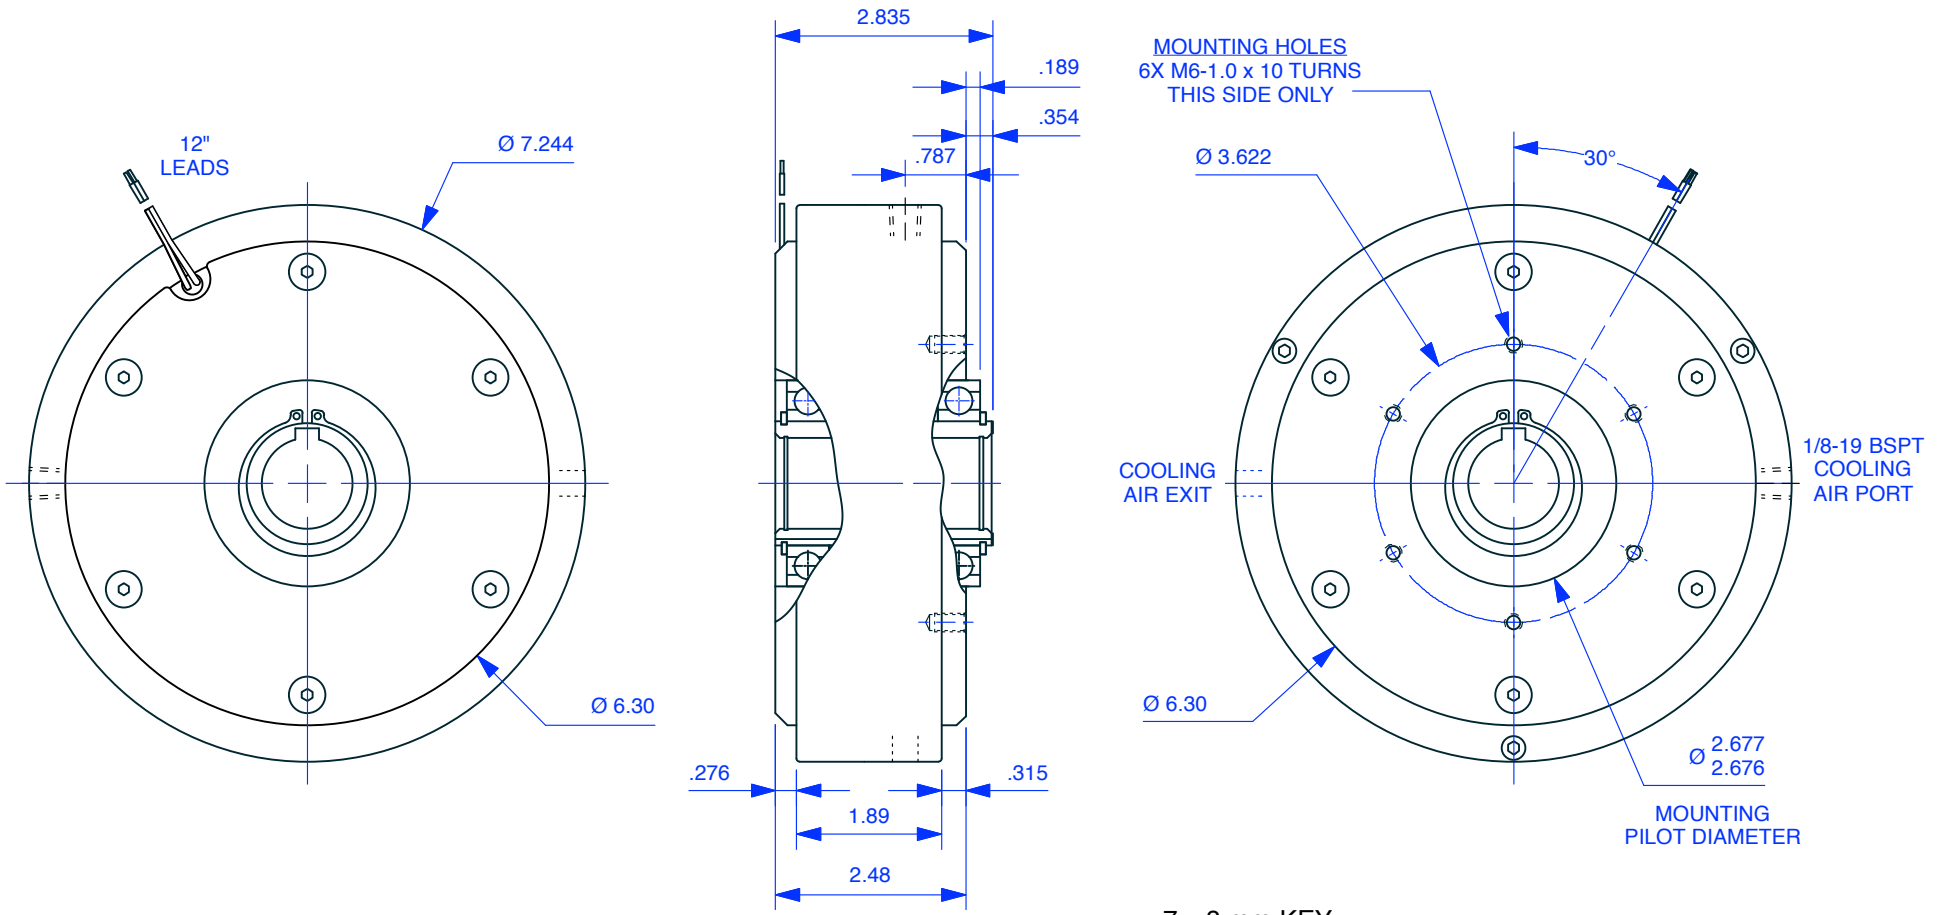

# MAGNETIC PARTICLE BRAKE PLB-50

Units : inches  
Scale : 40%

Drawn 10/8/12  
Changed 3/27/14

Lake Placid, NY USA  
Telephone 518 523-2422  
www.placidindustries.com