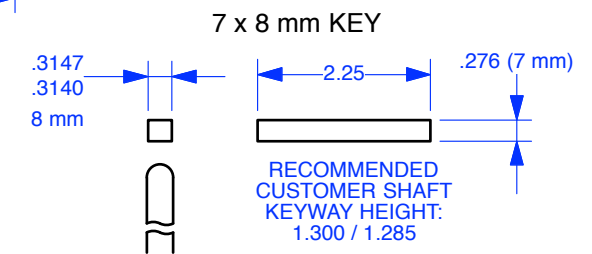

# MAGNETIC PARTICLE BRAKE PLB-50

Units : inches  
Scale : 40%

Drawn 10/8/12  
Changed 3/27/14

Lake Placid, NY USA  
Telephone 518 523-2422  
www.placidindustries.com