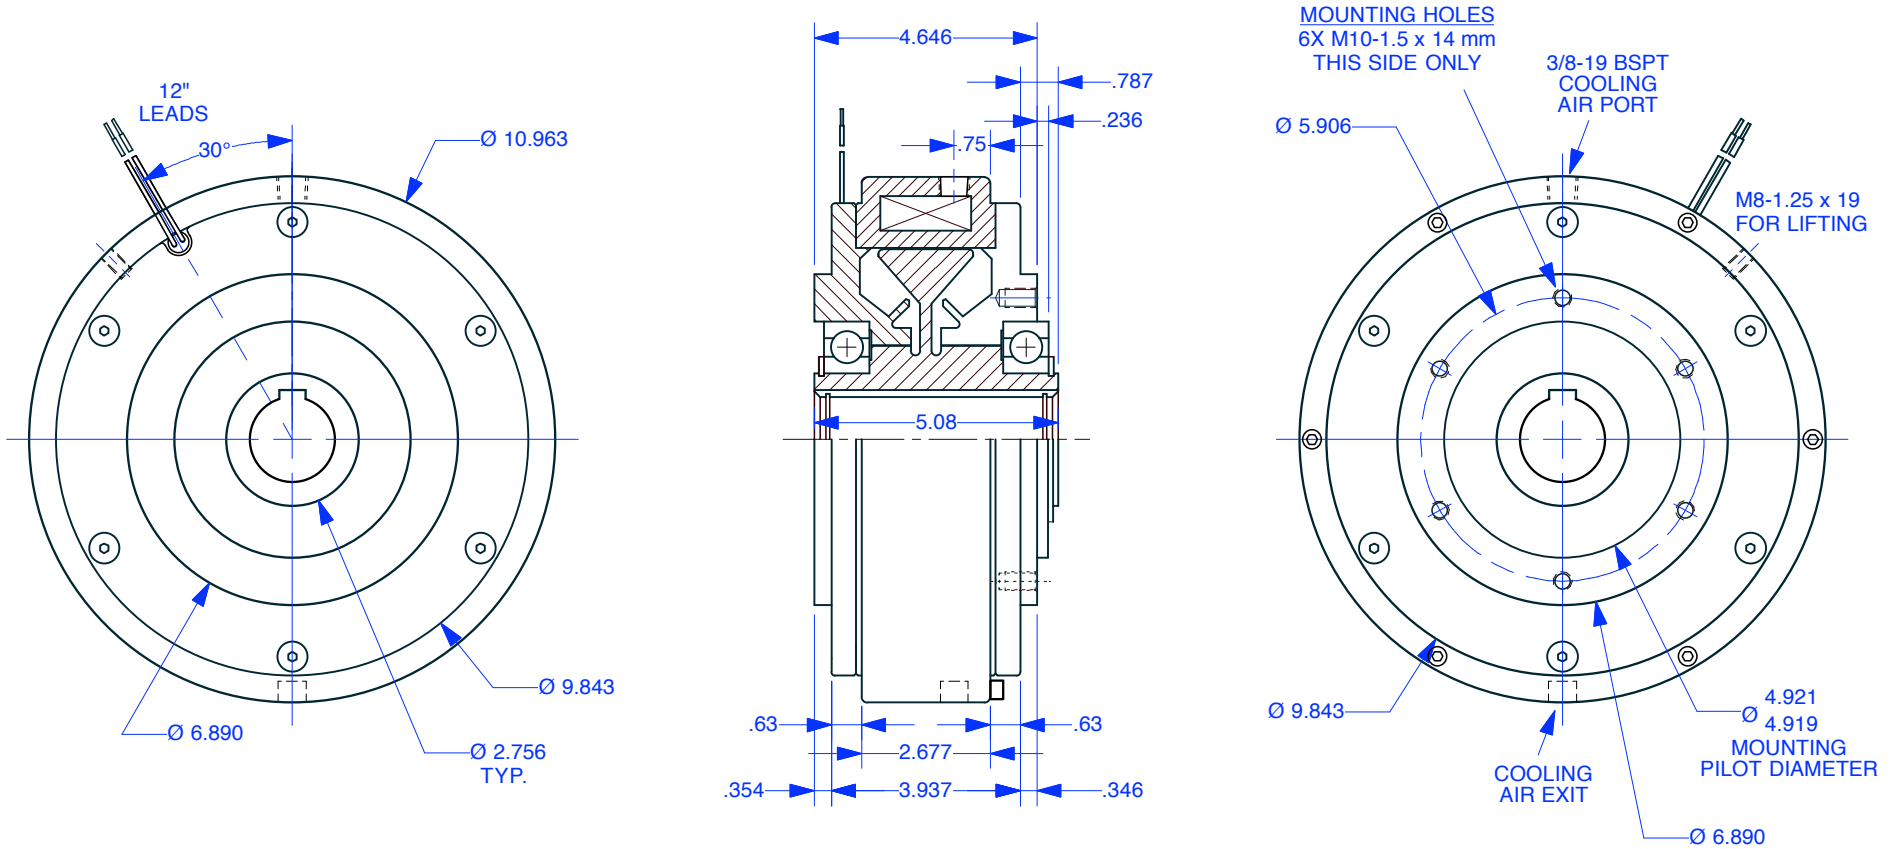

MAGNETIC PARTICLE BRAKE PLB-200

SHAFT

Units : inches
Scale : 1/4

Drawn 10/5/12
Changed 10/8/12

Lake Placid, NY USA
Telephone 518 523-2422
www.placidindustries.com