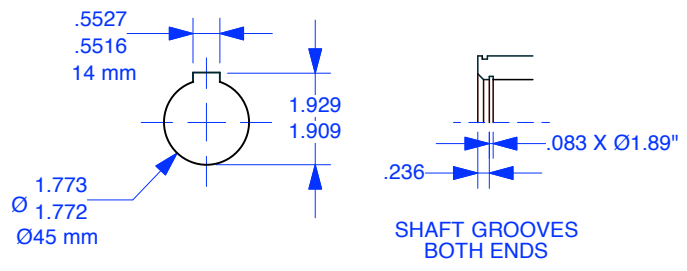

MAGNETIC PARTICLE BRAKE PLB-200

SHAFT

Units : inches
Scale : 1/4

Drawn 10/5/12
Changed 10/8/12

Lake Placid, NY USA
Telephone 518 523-2422
www.placidindustries.com