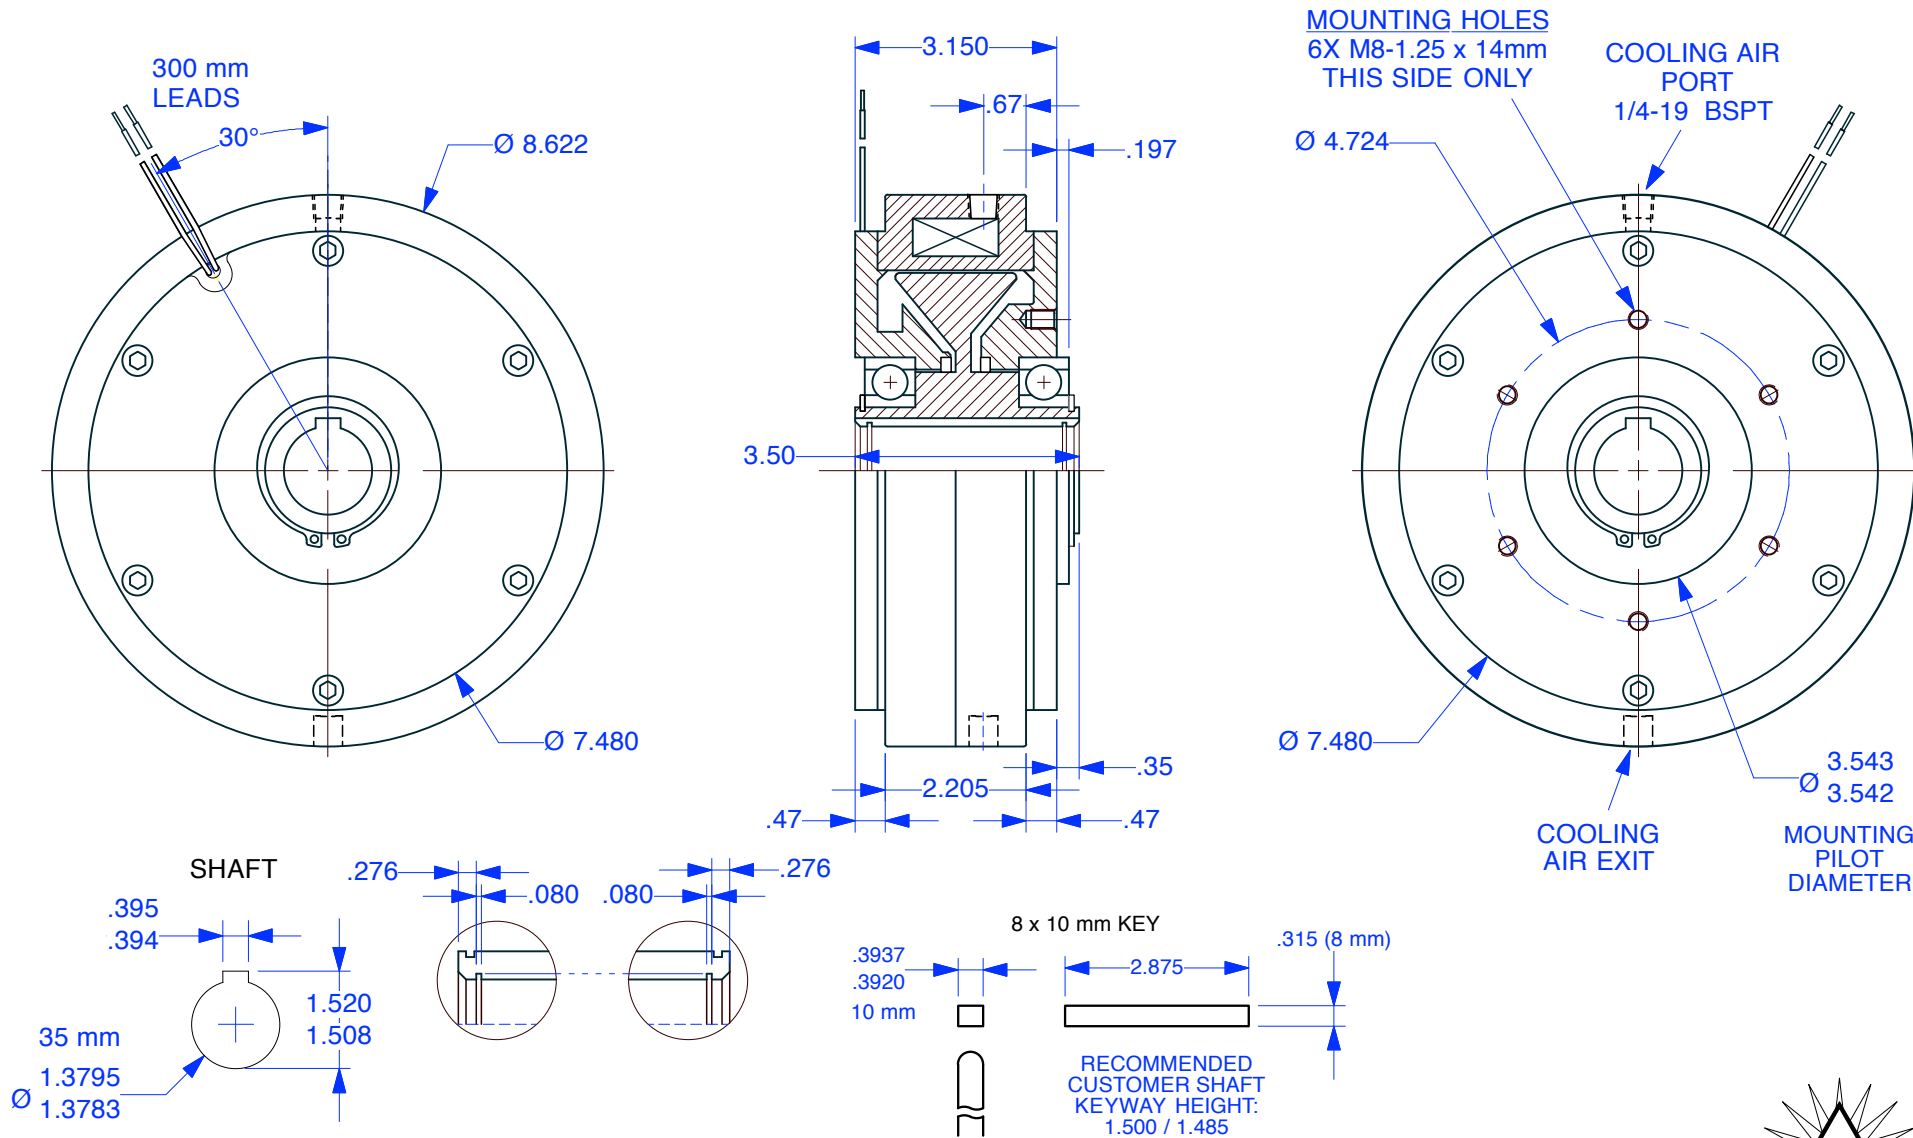

MAGNETIC PARTICLE BRAKE PLB-100

Units : inches
Scale : 1/3

Drawn 9/28/12
Changed 4/15/14

Lake Placid, NY USA
Telephone 518 523-2422
www.placidindustries.com