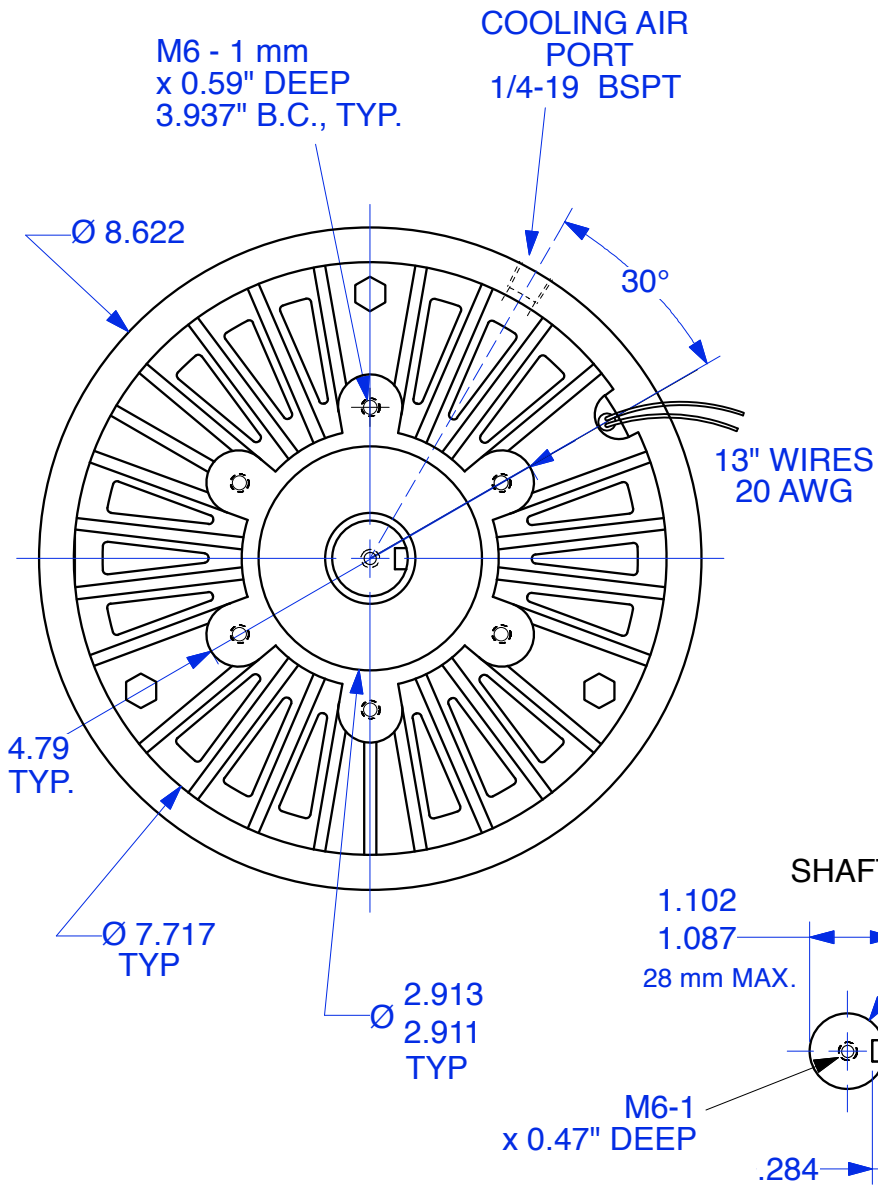

MAGNETIC PARTICLE CLUTCH KC-5

Units : inches
 Scale : 40%

Drawn 4/20/03
 Changed 5/2/14

Lake Placid, NY USA
 Telephone 518 523-2422
 www.placidindustries.com