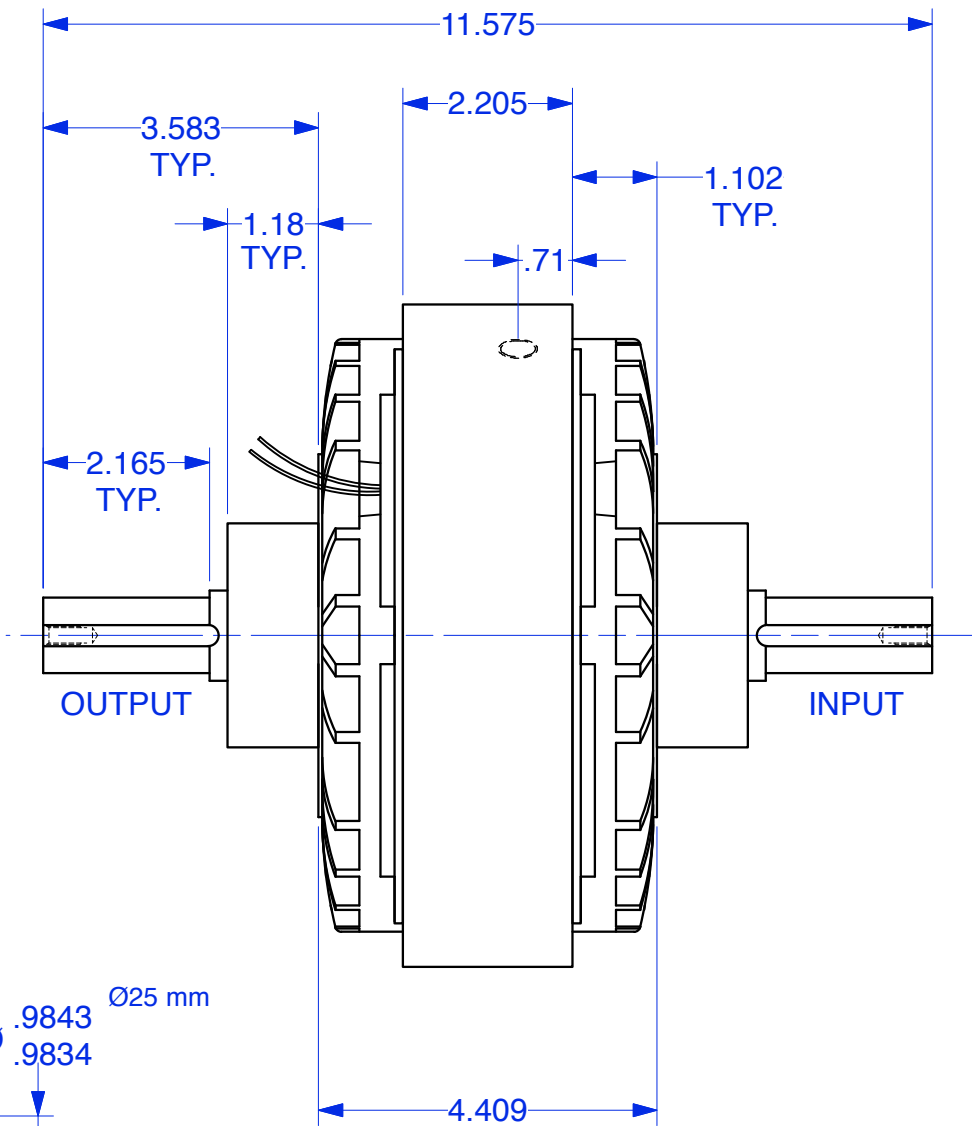

MAGNETIC PARTICLE CLUTCH KC-5

Units : inches
 Scale : 40%

Drawn 4/20/03
 Changed 5/2/14

Lake Placid, NY USA
 Telephone 518 523-2422
 www.placidindustries.com