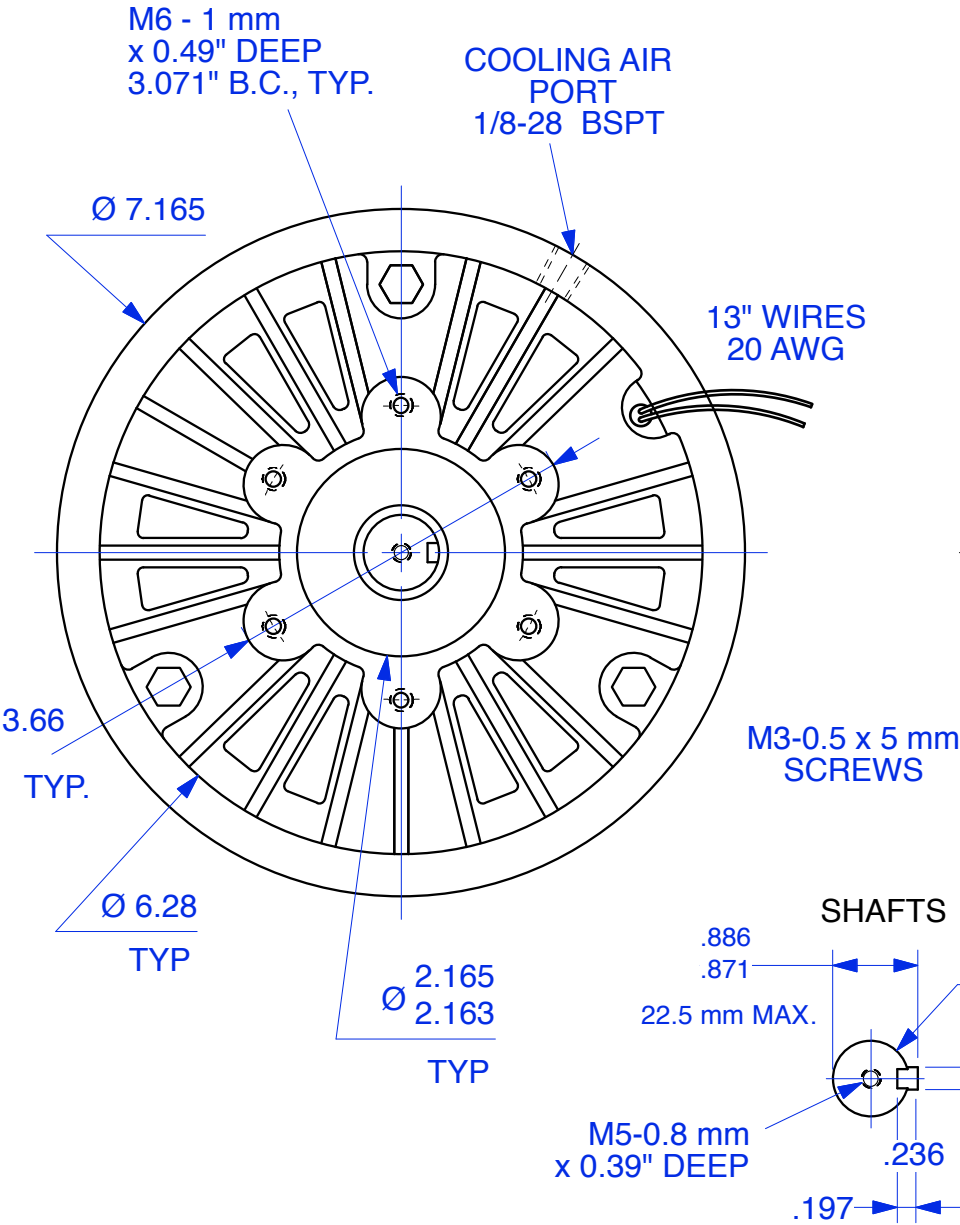

# MAGNETIC PARTICLE CLUTCH KC-2.5

Units : inches  
 Scale : 40%

Drawn 1/13/04  
 Changed 7/2/14

Lake Placid, NY USA  
 Telephone 518 523-2422  
 www.placidindustries.com