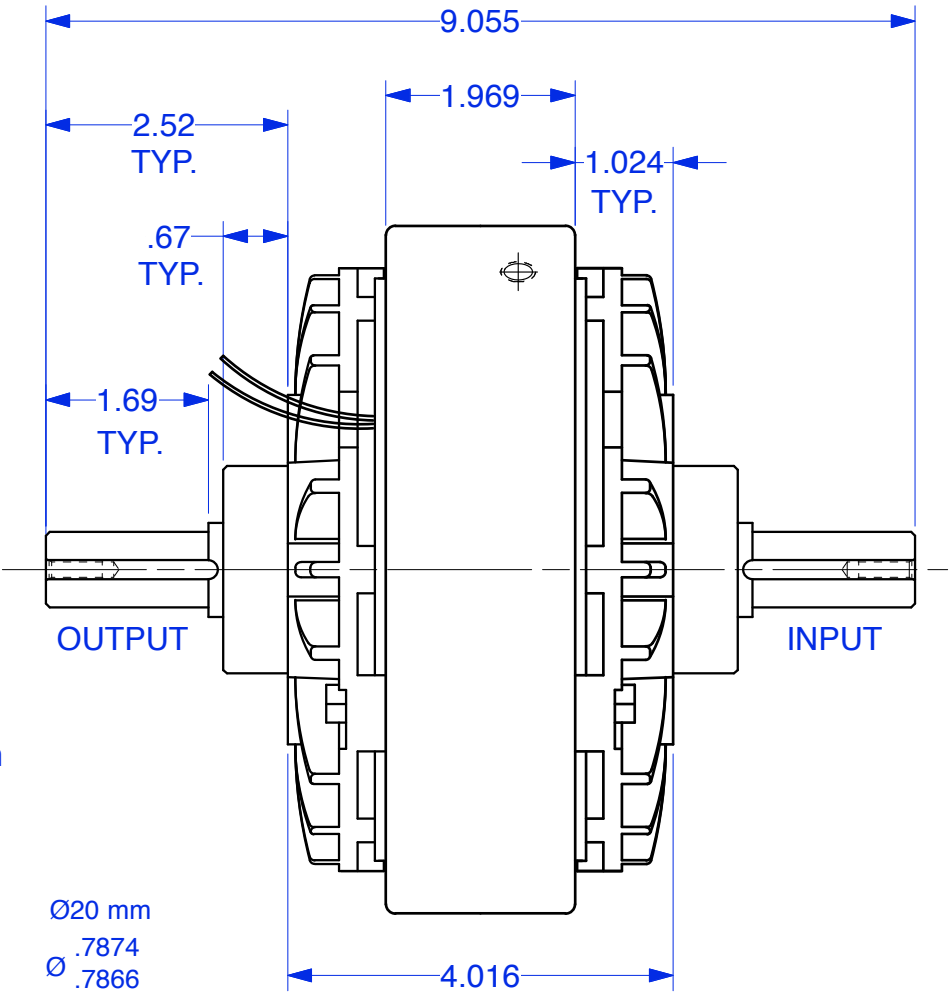

# MAGNETIC PARTICLE CLUTCH KC-2.5

Units : inches  
 Scale : 40%

Drawn 1/13/04  
 Changed 7/2/14

Lake Placid, NY USA  
 Telephone 518 523-2422  
 www.placidindustries.com