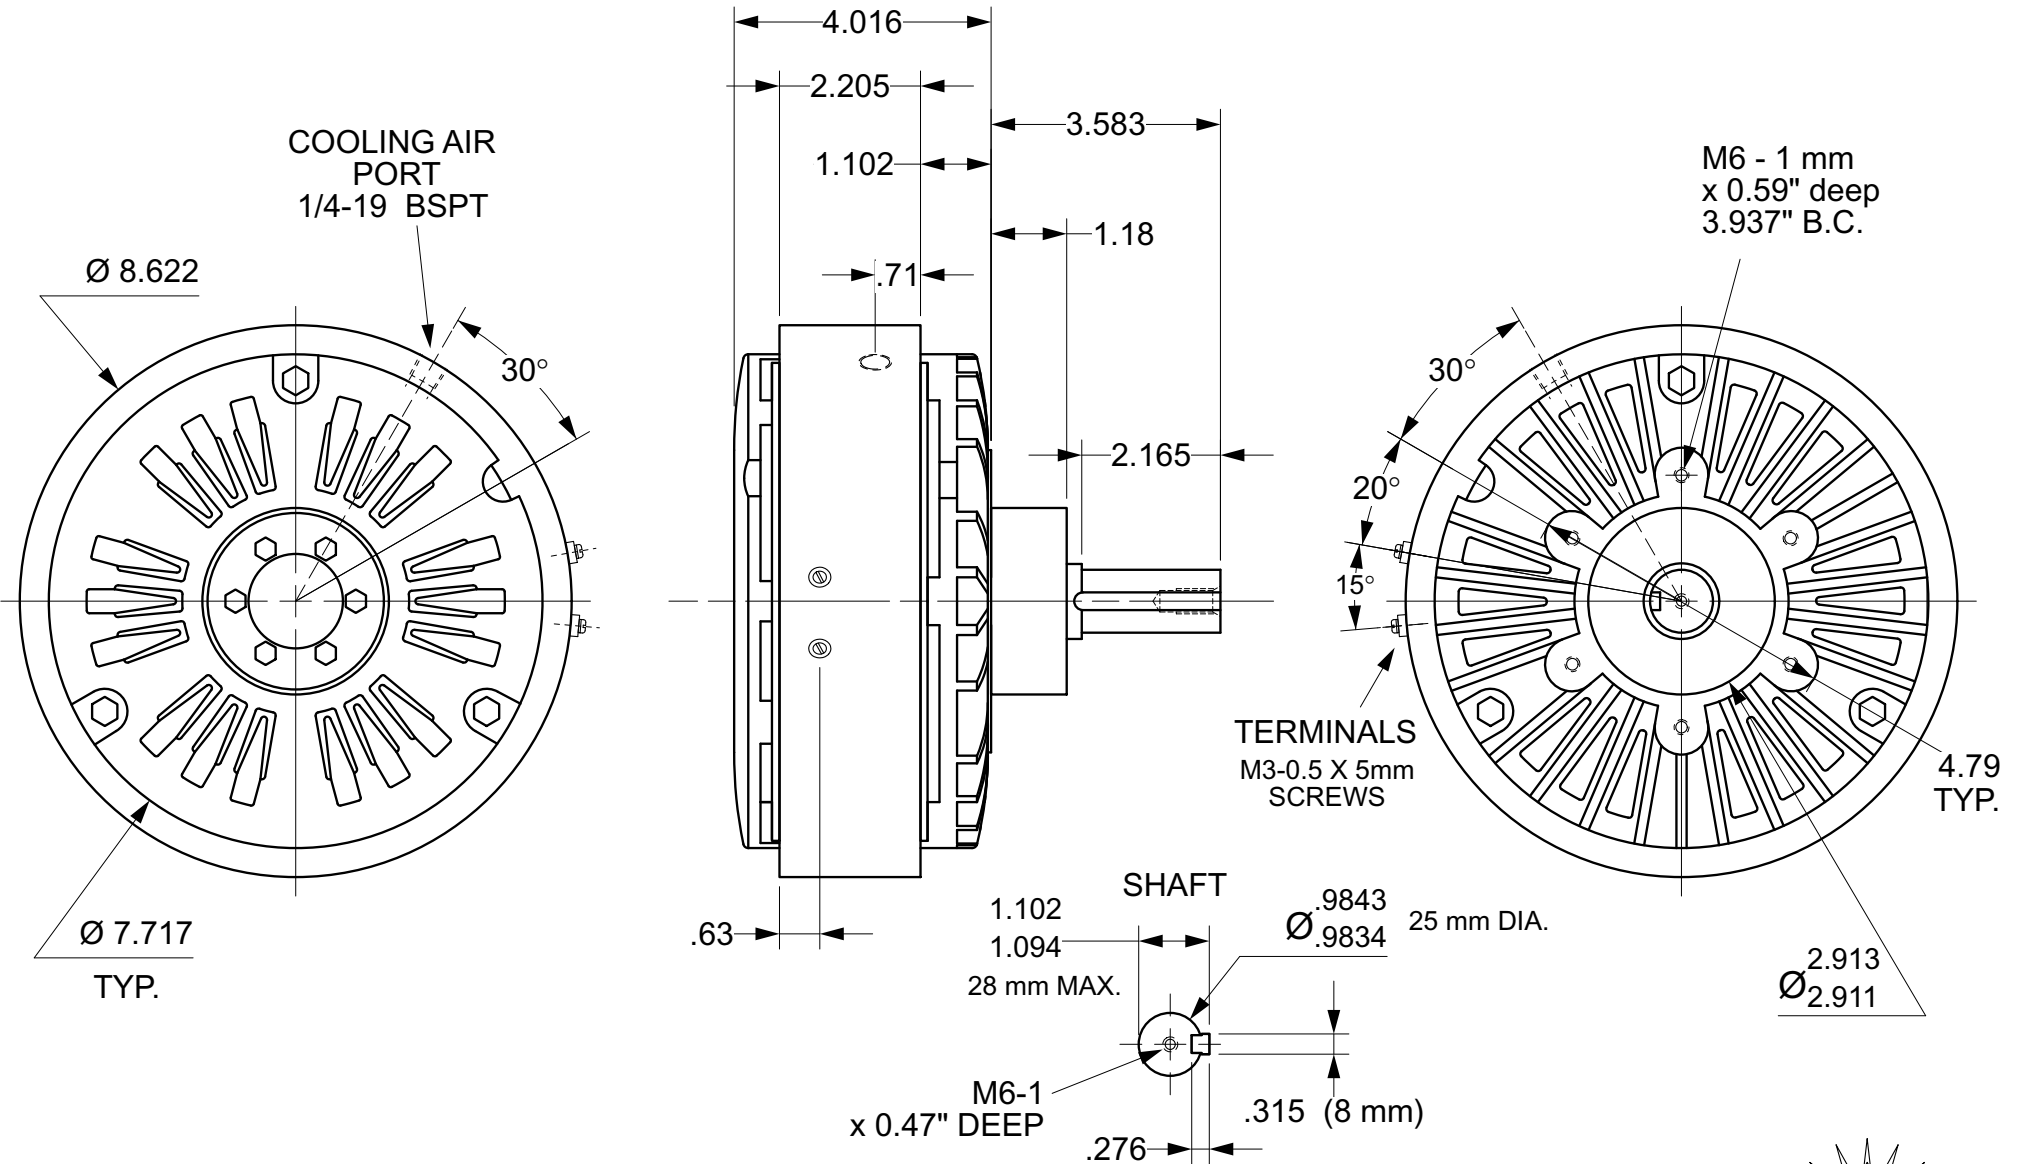

# MAGNETIC PARTICLE BRAKE KB-5

Units : inches  
Scale : 1/3

Drawn 4/20/03  
Changed 12/3/04

Lake Placid, NY USA  
Telephone 518 523-2422  
[www.placidindustries.com](http://www.placidindustries.com)