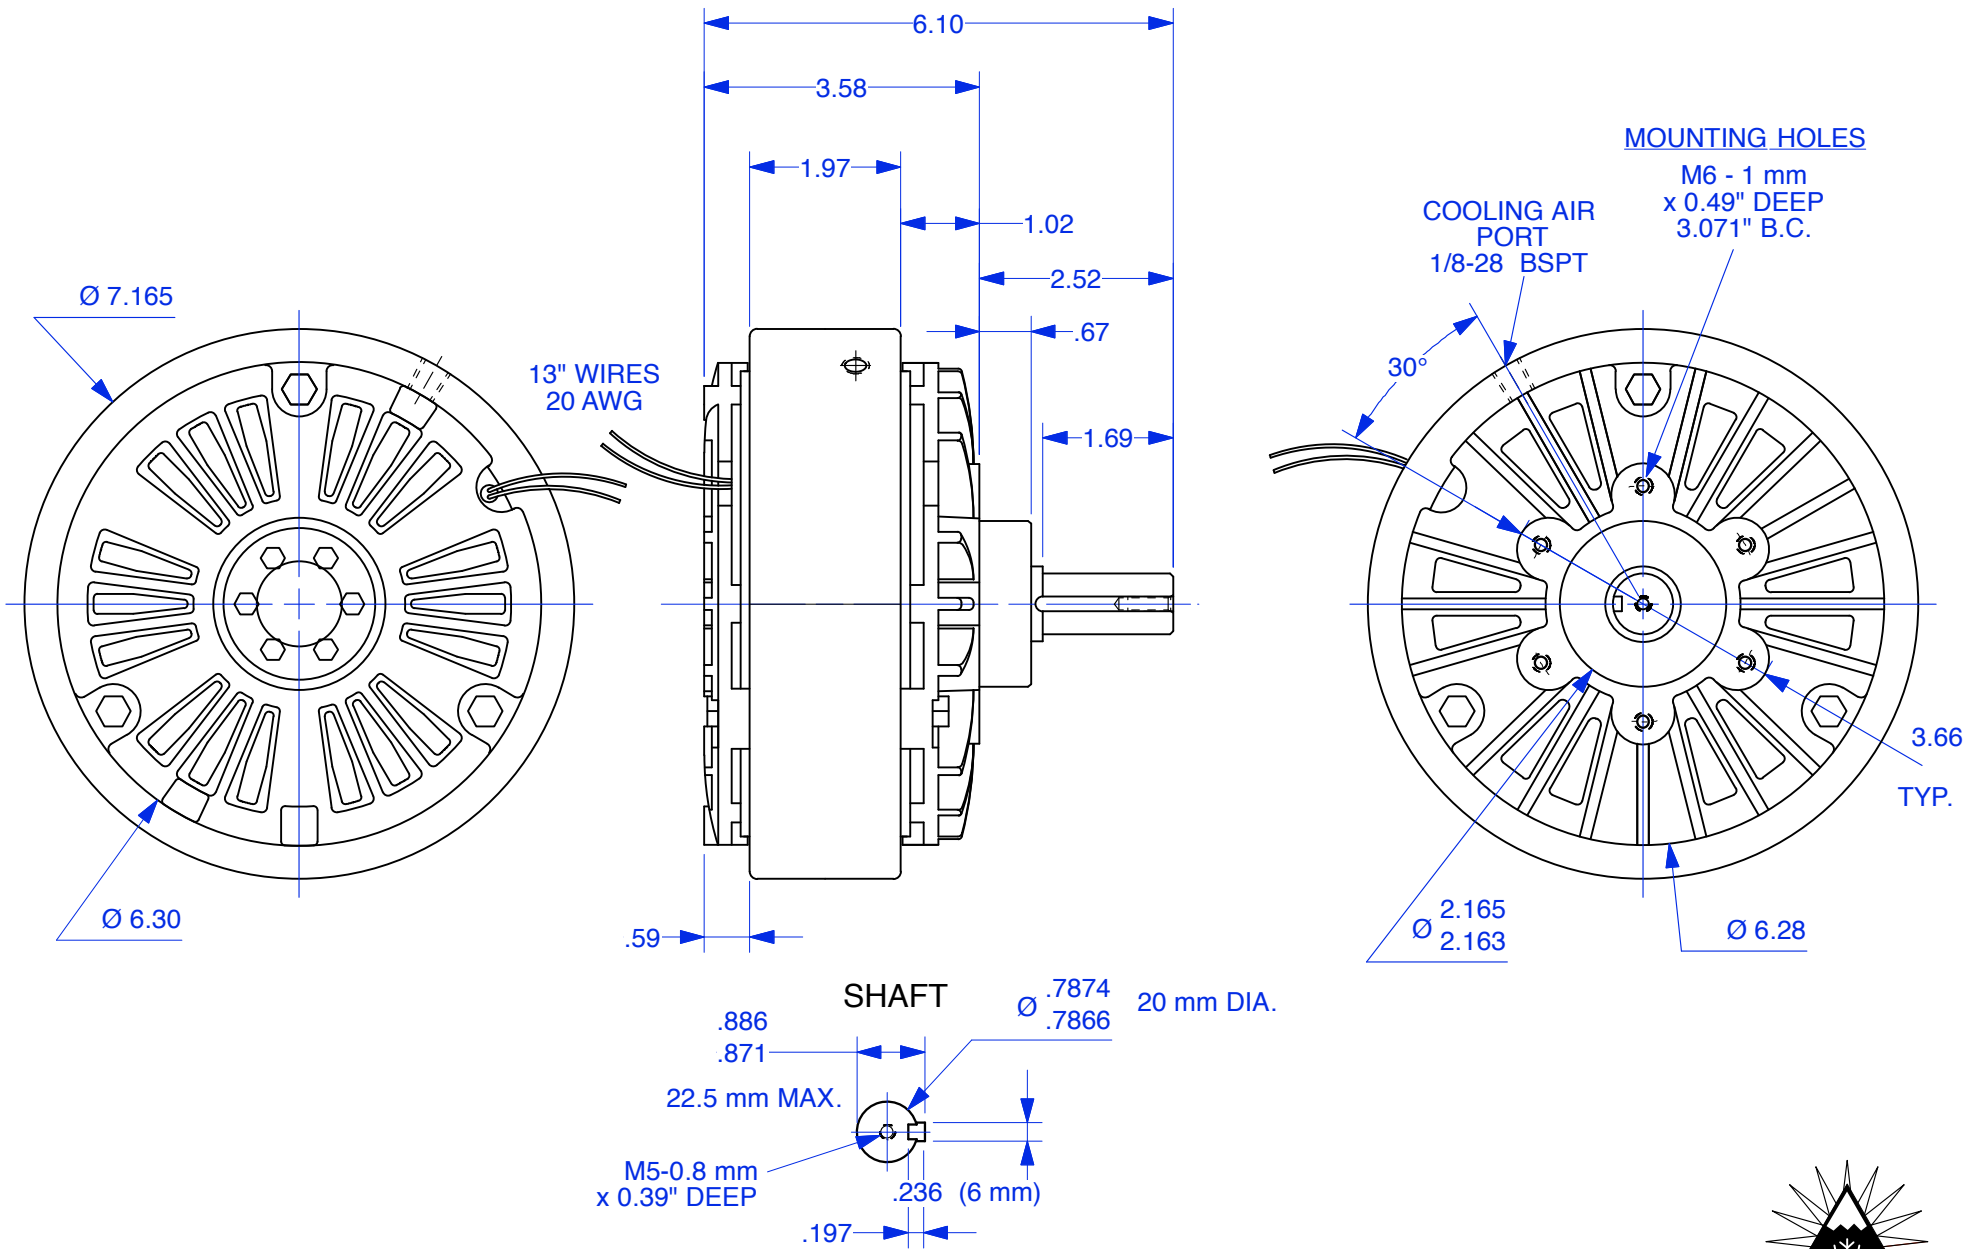

MAGNETIC PARTICLE BRAKE KB-2.5

Units : inches
Scale : 40%

Drawn 1/5/05
Changed 10/24/14

Lake Placid, NY USA
Telephone 518 523-2422
www.placidindustries.com