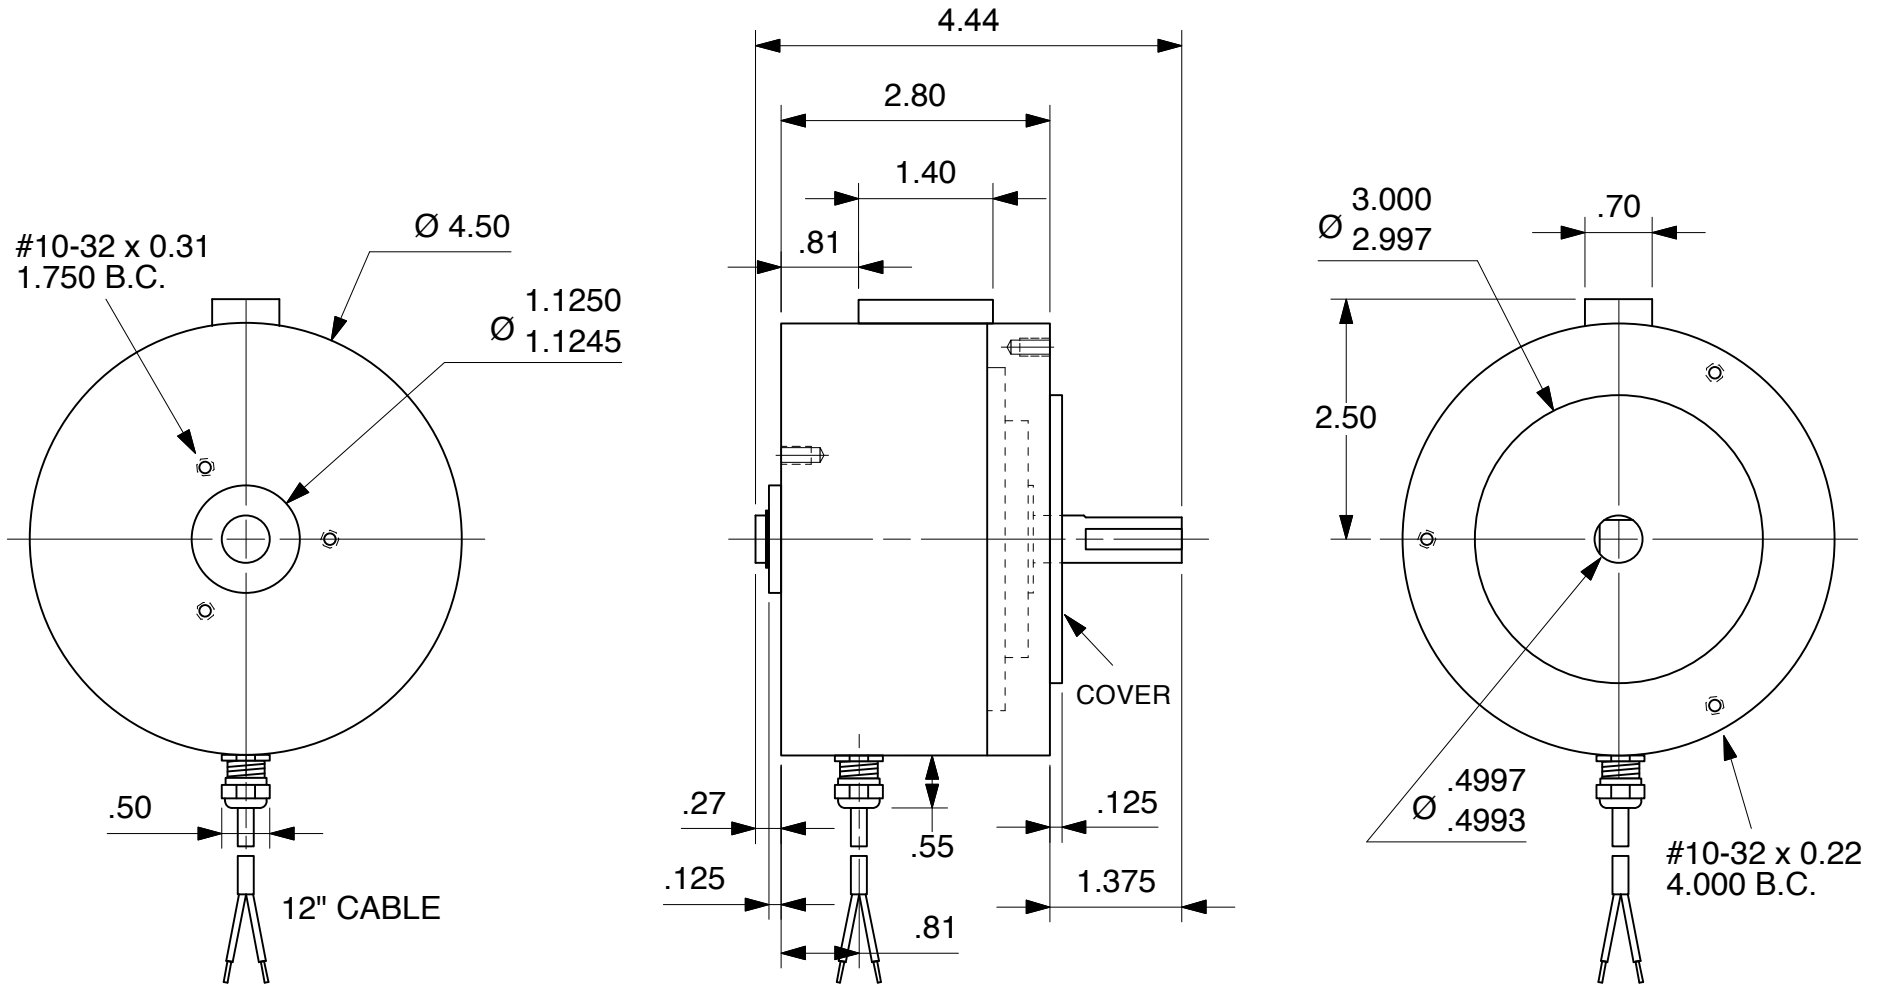

# HYSTERESIS BRAKE H250 - 3

Units : inches  
Scale : 50%

Drawn 9/27/01  
Changed 10/26/10

Lake Placid, NY USA  
Telephone 518 523-2422  
www.placidindustries.com