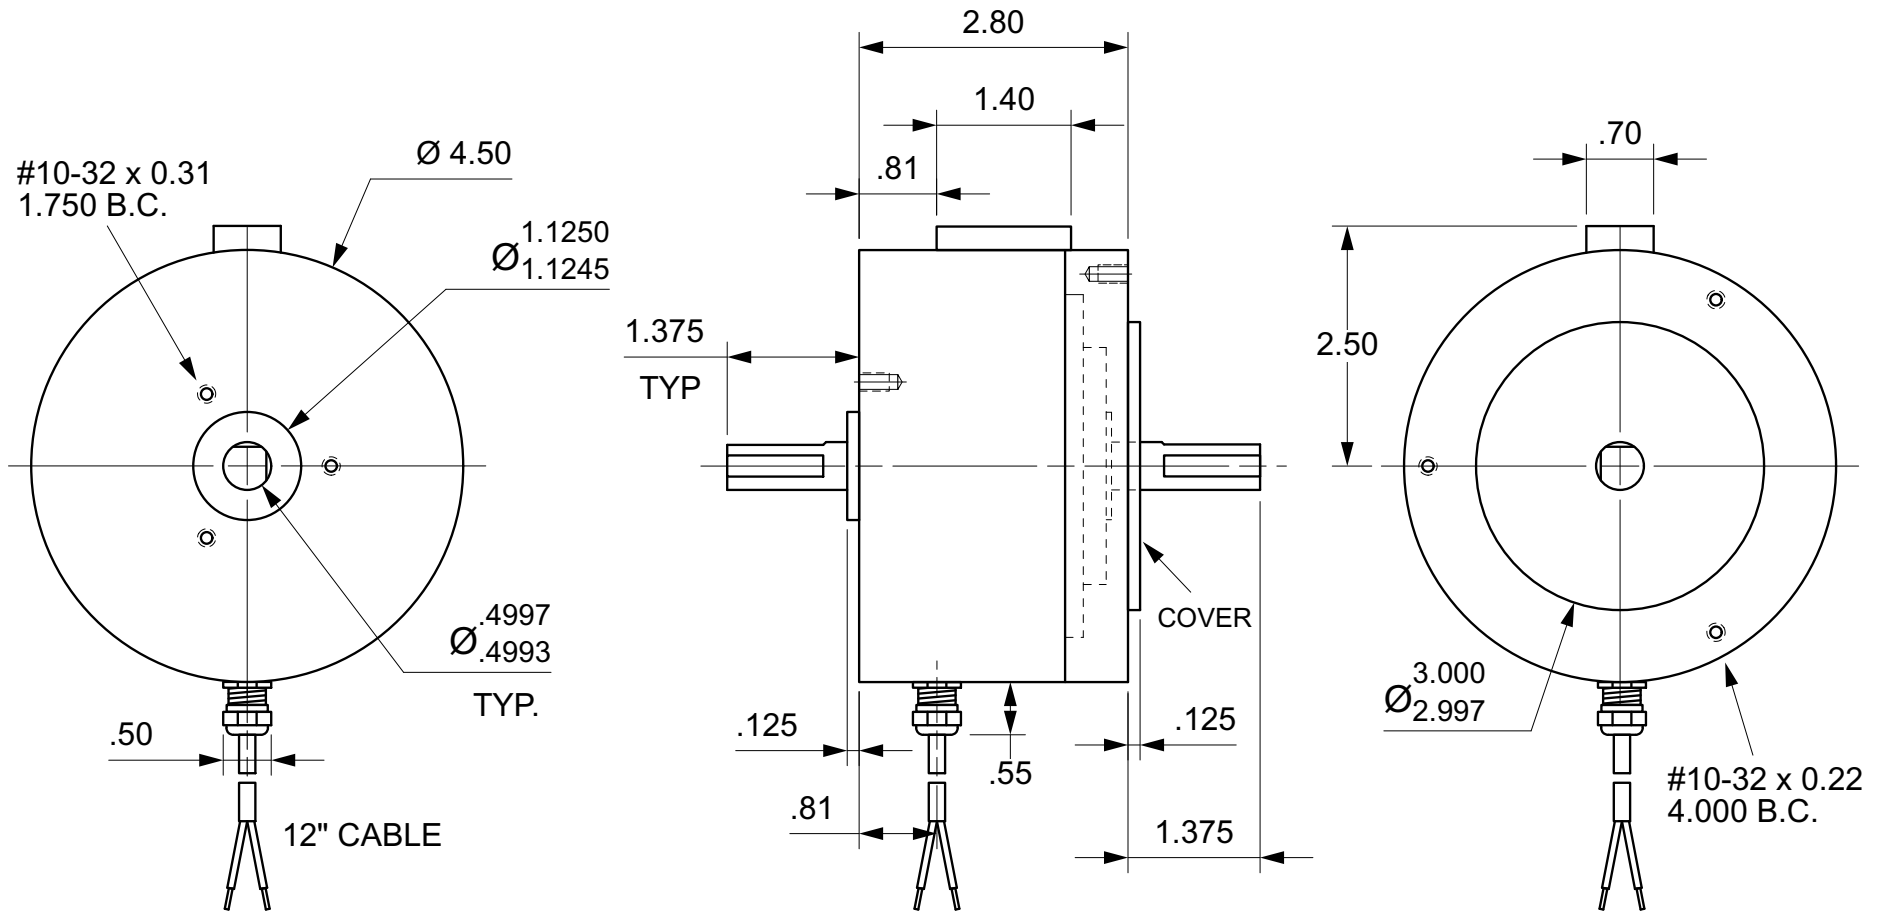

HYSTERESIS BRAKE H250 - 2

Units : inches
Scale : 50%

Drawn 9/27/01
Changed 9/27/01

Lake Placid, NY USA
Telephone 518 523-2422
www.placidindustries.com