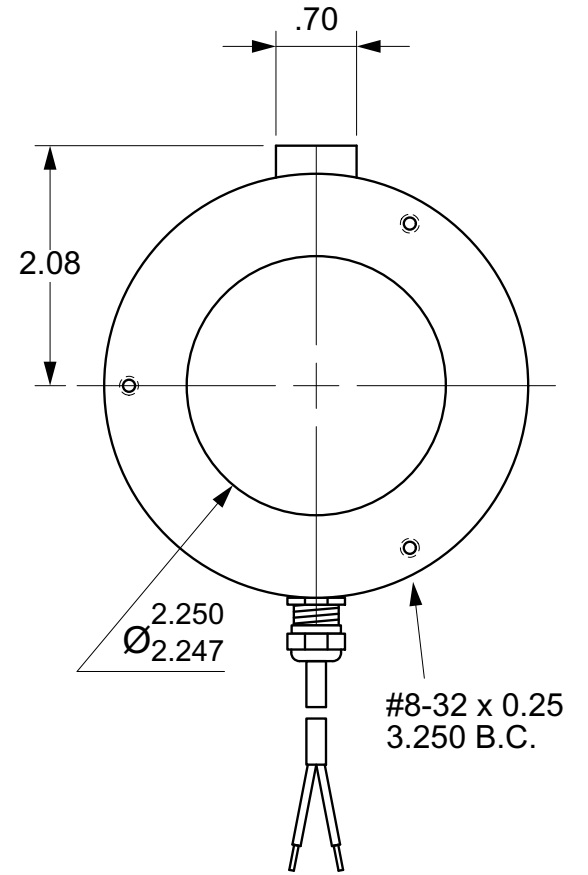

HYSTERESIS BRAKE H140 - 1

Units : inches
 Scale : 60%

Drawn 9/27/01
 Changed 9/27/01

Lake Placid, NY USA
 Telephone 518 523-2422
 www.placidindustries.com