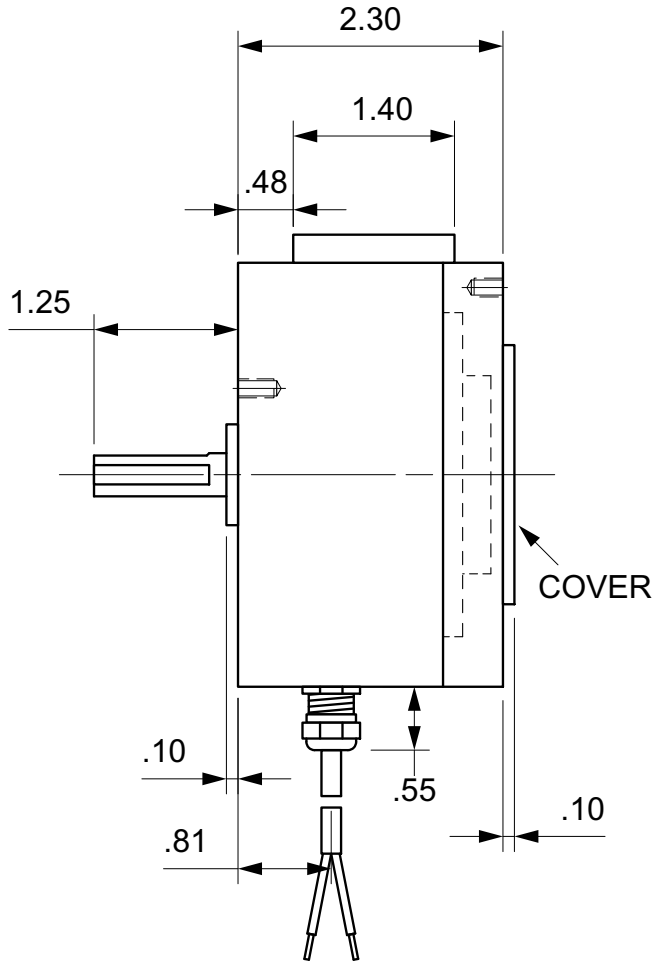

HYSTERESIS BRAKE H140 - 1

Units : inches
 Scale : 60%

Drawn 9/27/01
 Changed 9/27/01

Lake Placid, NY USA
 Telephone 518 523-2422
 www.placidindustries.com