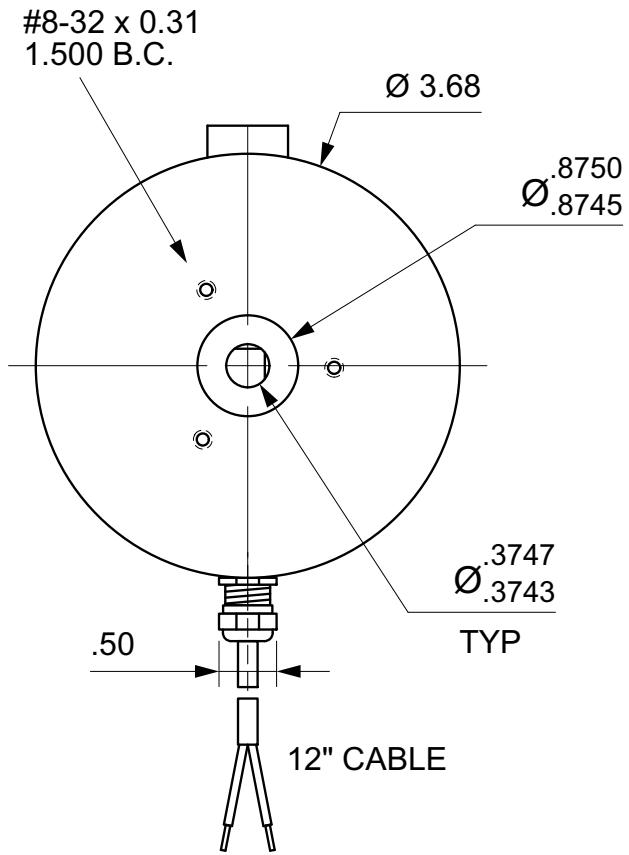

HYSTERESIS BRAKE H140 - 1

Units : inches
 Scale : 60%

Drawn 9/27/01
 Changed 9/27/01

Lake Placid, NY USA
 Telephone 518 523-2422
 www.placidindustries.com