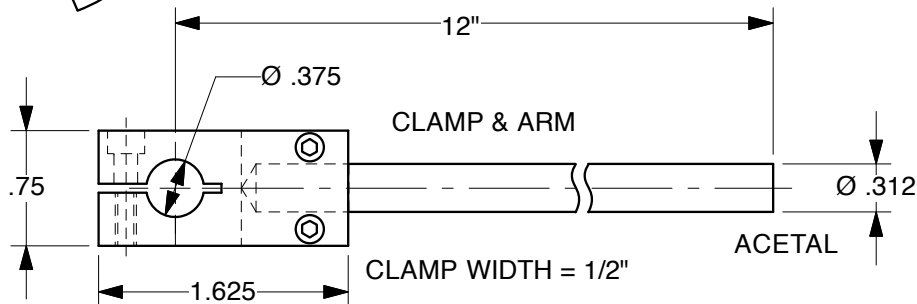

# FOLLOWER ARM POTENTIOMETER

Resistance - 500 ohms  
Electrical Angle - 65 degrees  
Mechanical Angle - 360 degrees (No stops)

SCALE: 80%  
MATERIAL: ALUMINUM

MODEL: Follower  
NAME: Outline

Drawn 3/95  
Changed 1/14