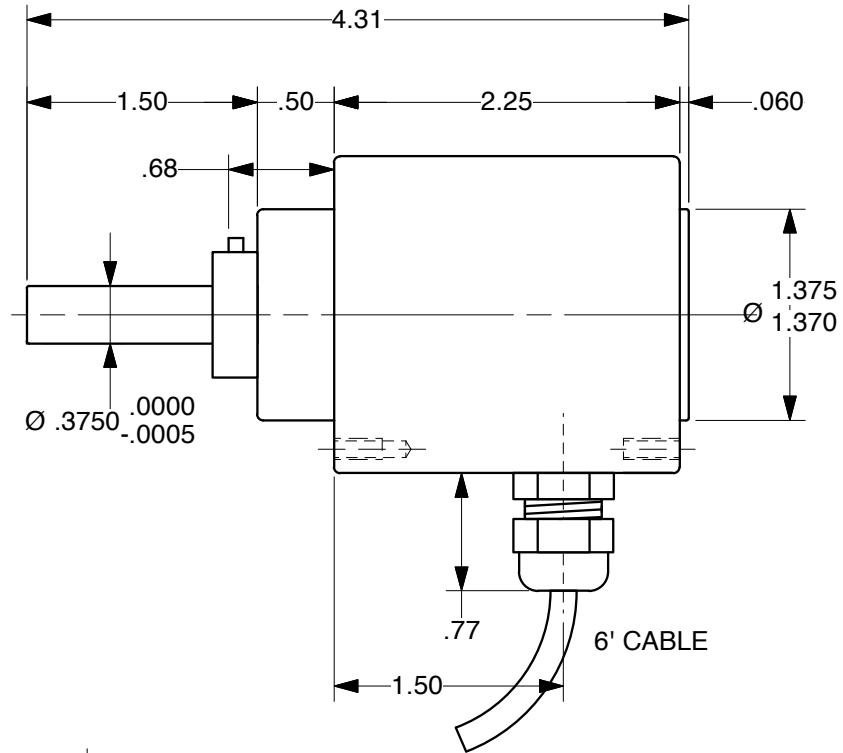

# FOLLOWER ARM POTENTIOMETER

Resistance - 500 ohms  
Electrical Angle - 65 degrees  
Mechanical Angle - 360 degrees (No stops)

SCALE: 80%  
MATERIAL: ALUMINUM

MODEL: Follower  
NAME: Outline

Drawn 3/95  
Changed 1/14