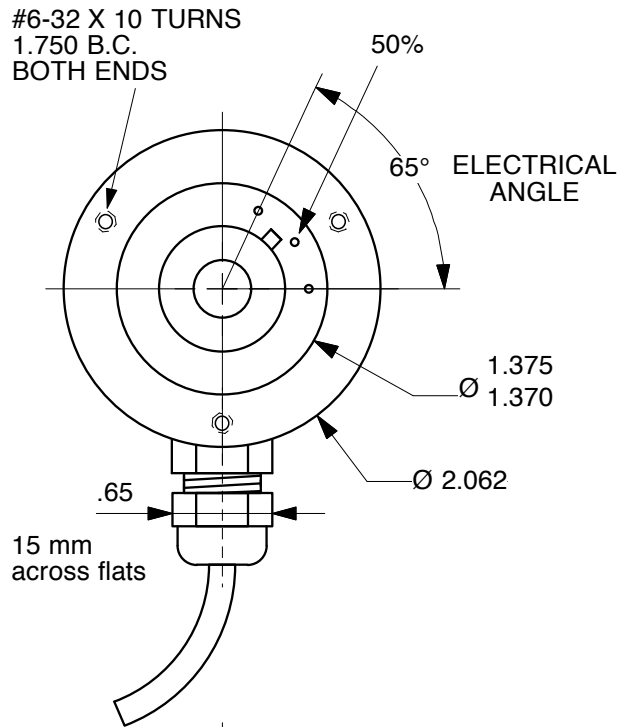

# FOLLOWER ARM POTENTIOMETER

Resistance - 500 ohms  
Electrical Angle - 65 degrees  
Mechanical Angle - 360 degrees (No stops)

SCALE: 80%  
MATERIAL: ALUMINUM

MODEL: Follower  
NAME: Outline

Drawn 3/95  
Changed 1/14