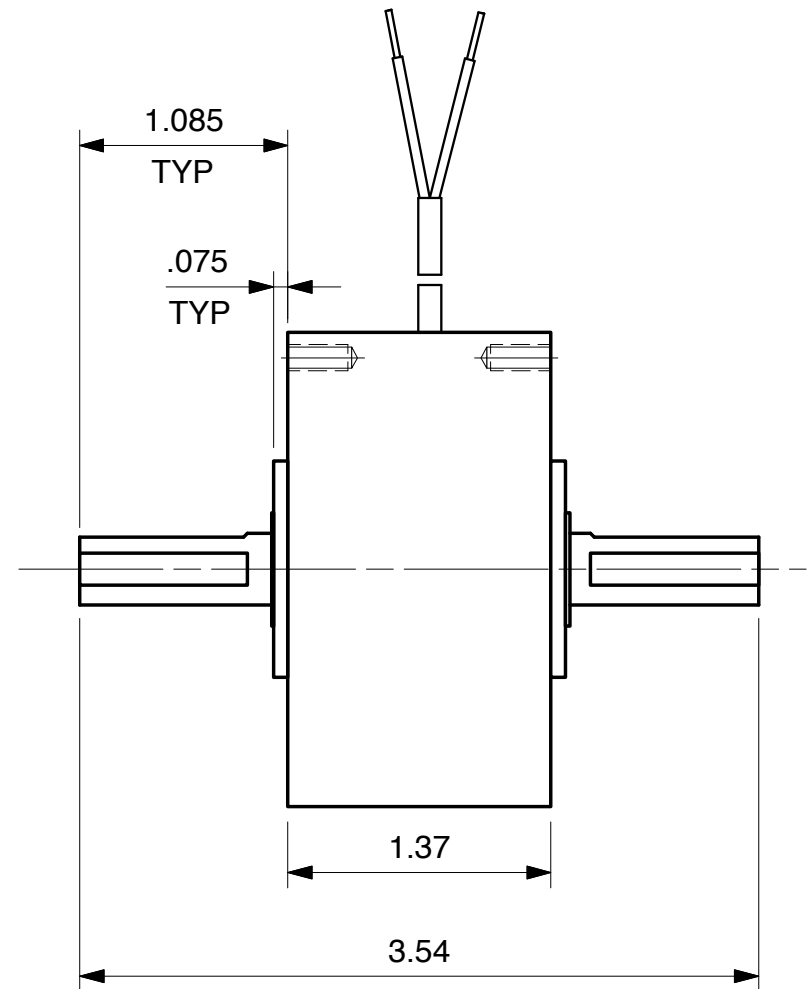

MAGNETIC PARTICLE BRAKE B6 - 2

Units : inches
Scale : full

Drawn 9/27/01
Changed 9/28/01

Lake Placid, NY USA
Telephone 518 523-2422
www.placidindustries.com