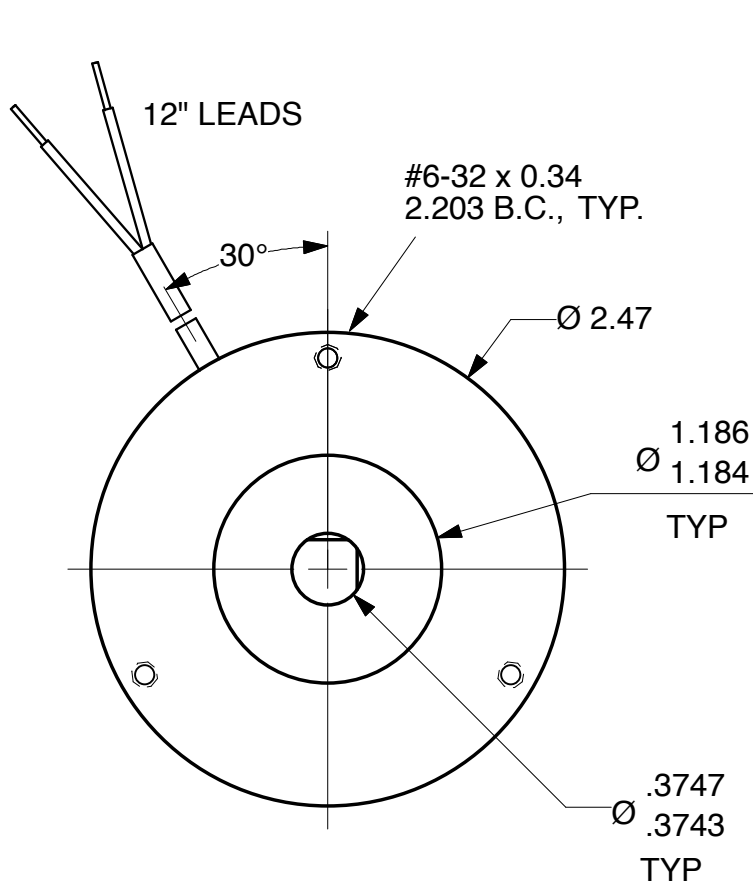

MAGNETIC PARTICLE BRAKE B6 - 2

Units : inches
Scale : full

Drawn 9/27/01
Changed 9/28/01

Lake Placid, NY USA
Telephone 518 523-2422
www.placidindustries.com