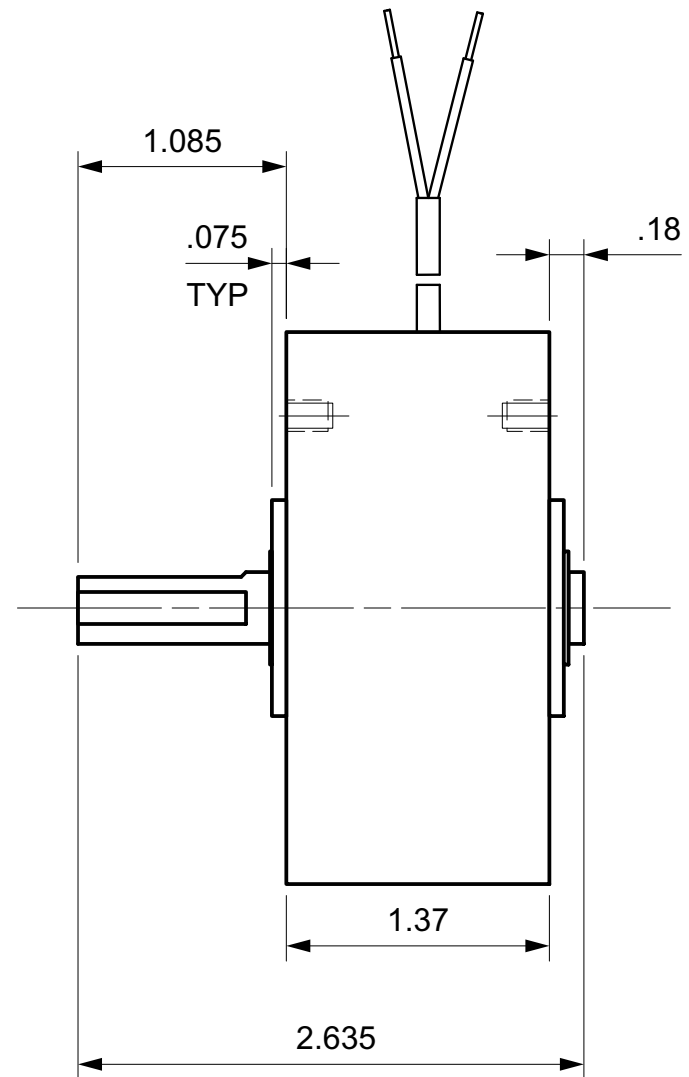

# MAGNETIC PARTICLE BRAKE B15 - 1

B15-1, Shaft out 1 side (as shown)  
B15-2, Shaft out 2 sides  
B15-H, Hollow shaft

Units : inches  
Scale : full

Drawn 9/27/01  
Changed 9/27/01

Lake Placid, NY USA  
Telephone 518 523-2422  
[www.placidindustries.com](http://www.placidindustries.com)