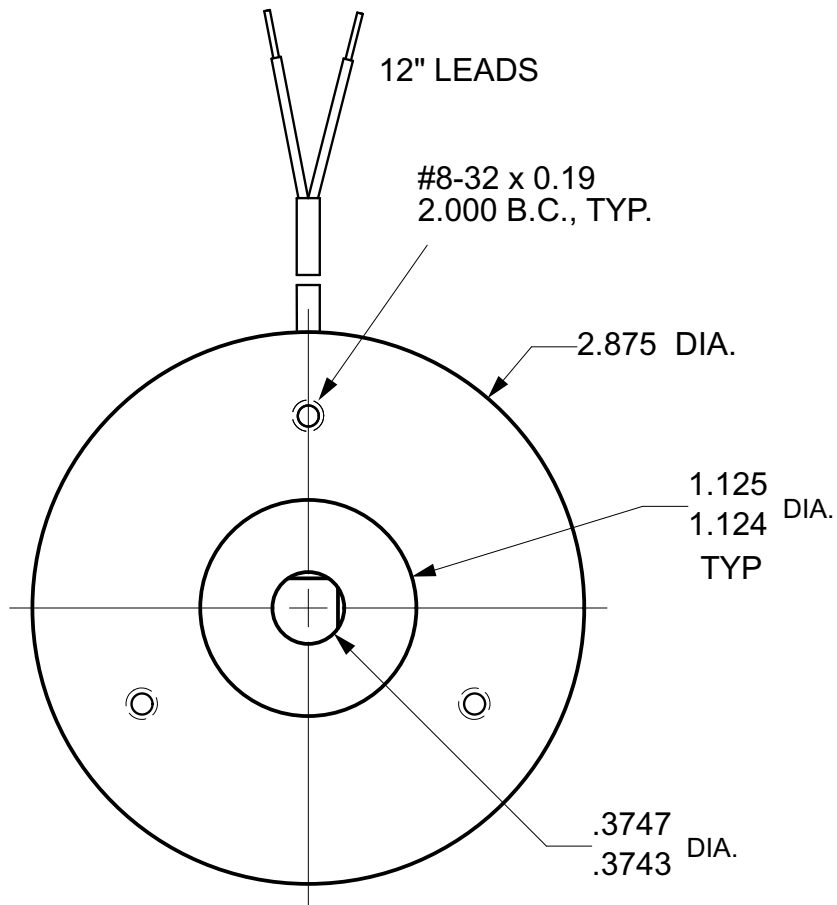

# MAGNETIC PARTICLE BRAKE B15 - 1

B15-1, Shaft out 1 side (as shown)  
B15-2, Shaft out 2 sides  
B15-H, Hollow shaft

Units : inches  
Scale : full

Drawn 9/27/01  
Changed 9/27/01

Lake Placid, NY USA  
Telephone 518 523-2422  
[www.placidindustries.com](http://www.placidindustries.com)