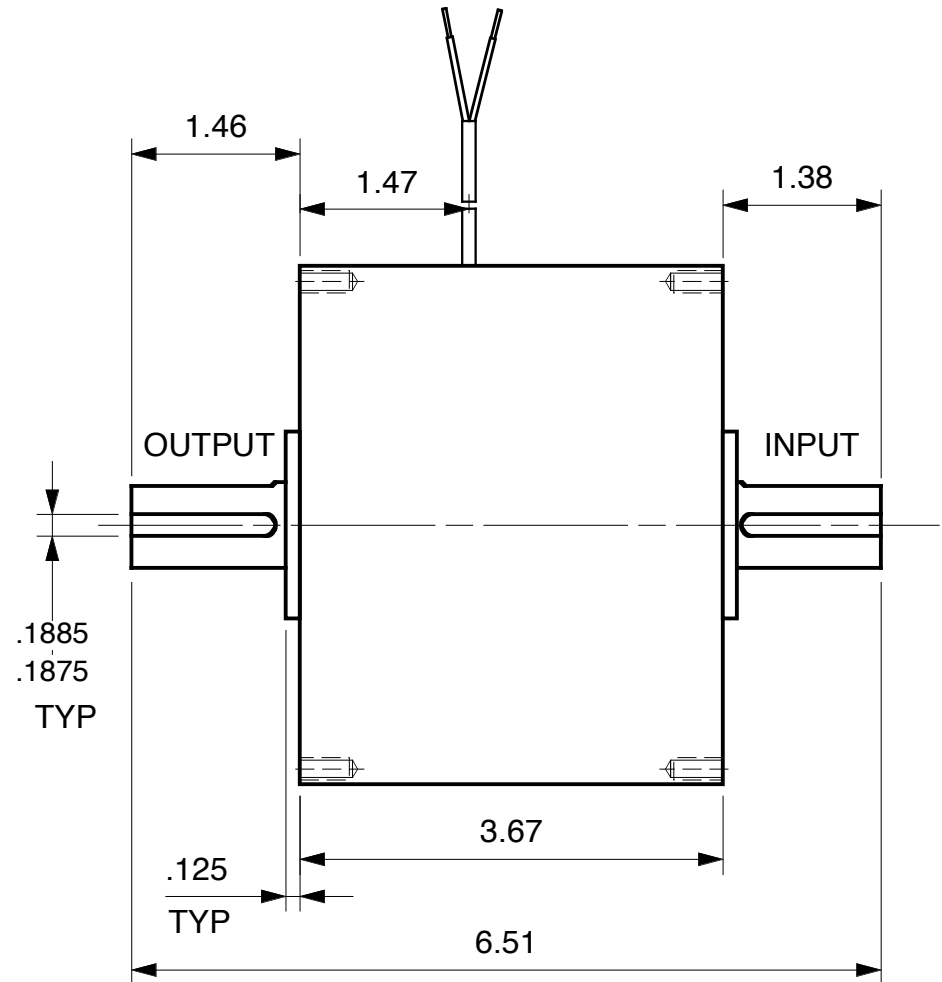

# MAGNETIC PARTICLE CLUTCH C70

Units : inches  
 Scale : 60%

Drawn 9/27/01  
 Changed 9/28/01

Lake Placid, NY USA  
 Telephone 518 523-2422  
 www.placidindustries.com