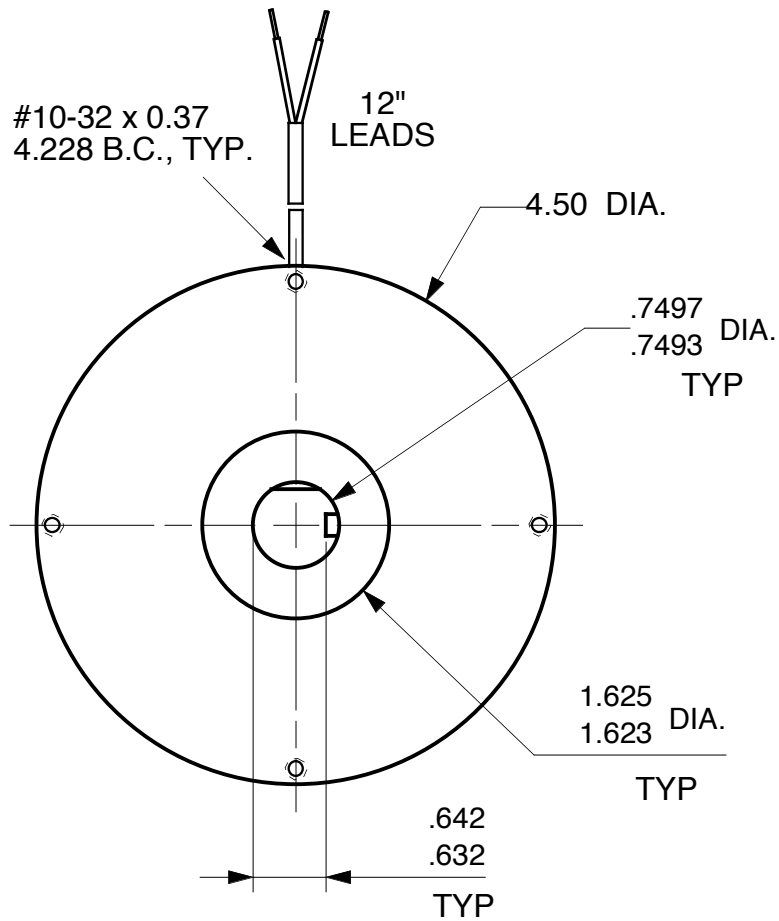

# MAGNETIC PARTICLE CLUTCH C70

Units : inches  
 Scale : 60%

Drawn 9/27/01  
 Changed 9/28/01

Lake Placid, NY USA  
 Telephone 518 523-2422  
 www.placidindustries.com