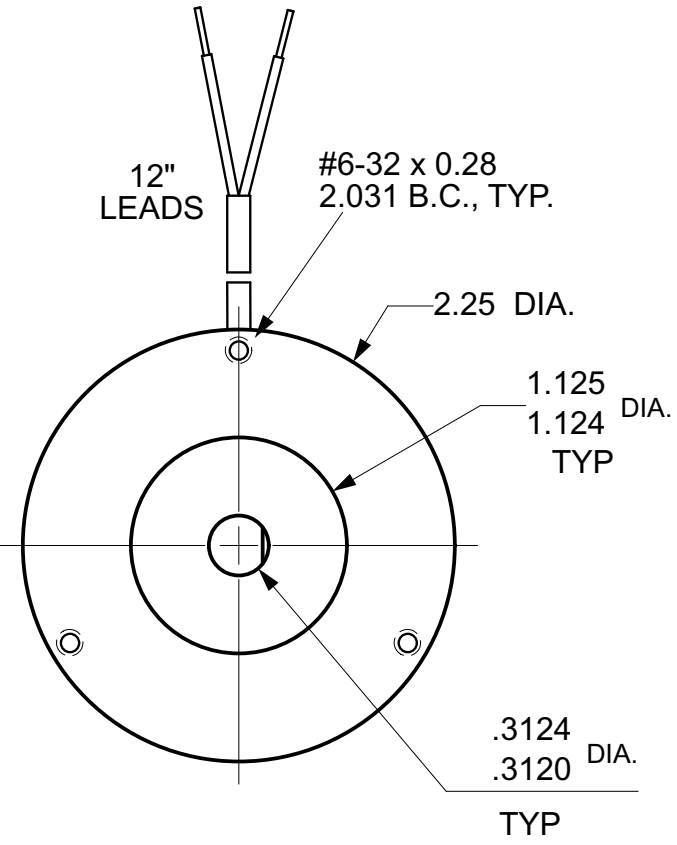

MAGNETIC PARTICLE CLUTCH C5

Units : inches
Scale : full

Drawn 9/27/01
Changed 9/28/01

Lake Placid, NY USA
Telephone 518 523-2422
www.placidindustries.com