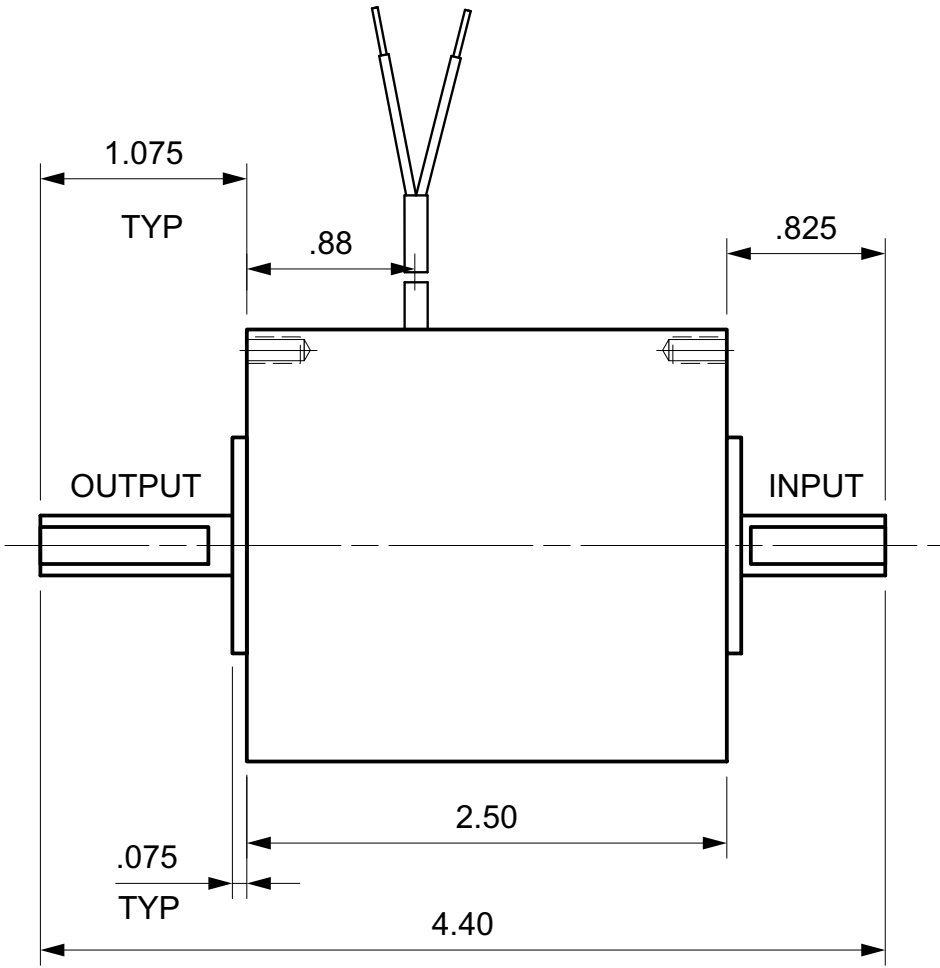

MAGNETIC PARTICLE CLUTCH C5

Units : inches
Scale : full

Drawn 9/27/01
Changed 9/28/01

Lake Placid, NY USA
Telephone 518 523-2422
www.placidindustries.com