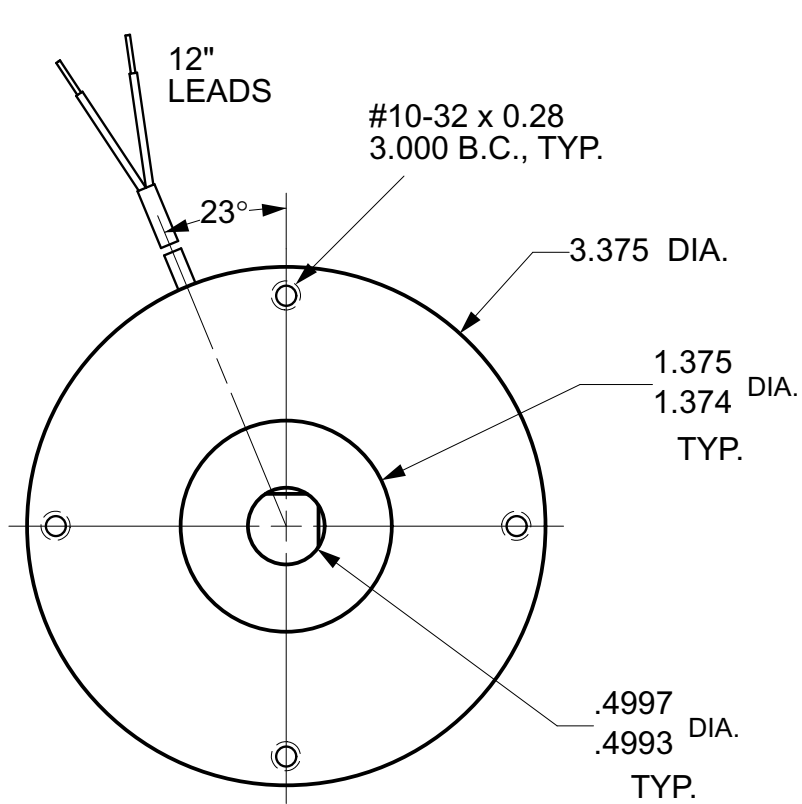

MAGNETIC PARTICLE CLUTCH C35

Units : inches
Scale : 80%

Drawn 9/27/01
Changed 9/27/01

Lake Placid, NY USA
Telephone 518 523-2422
www.placidindustries.com