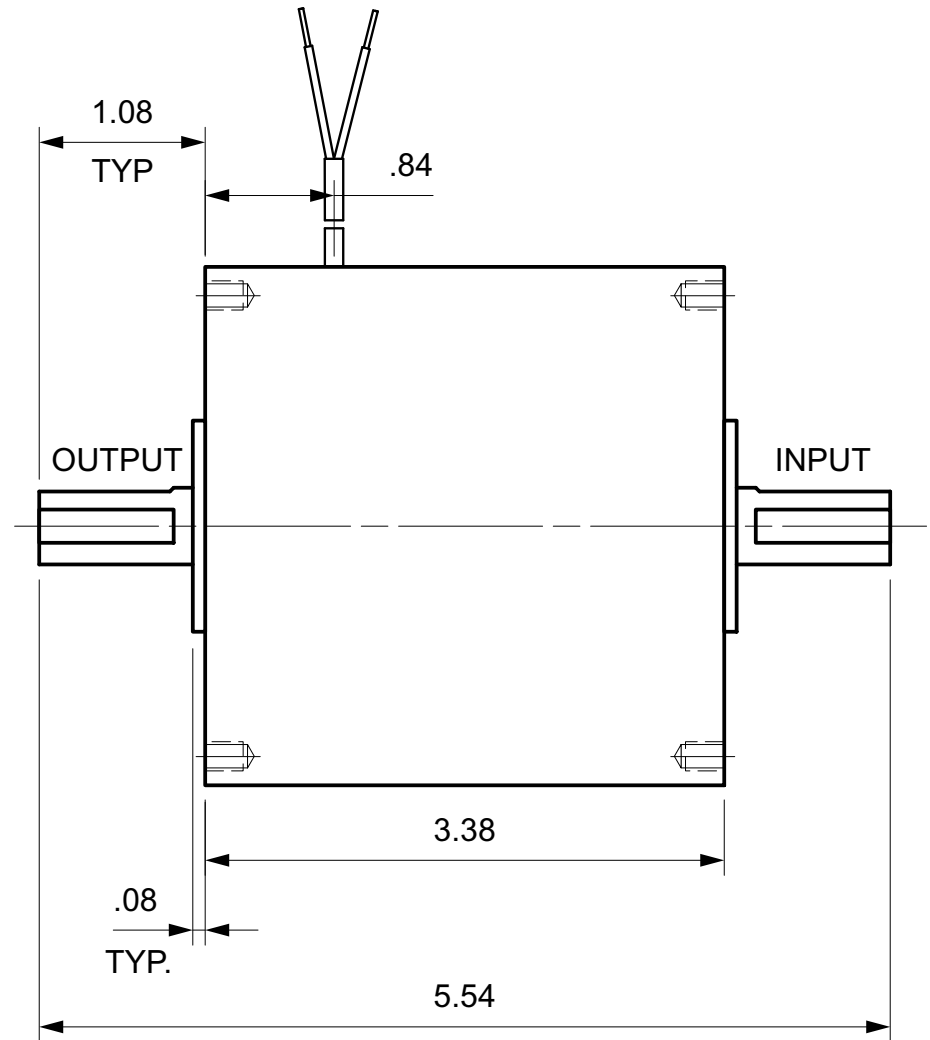

MAGNETIC PARTICLE CLUTCH C35

Units : inches
Scale : 80%

Drawn 9/27/01
Changed 9/27/01

Lake Placid, NY USA
Telephone 518 523-2422
www.placidindustries.com