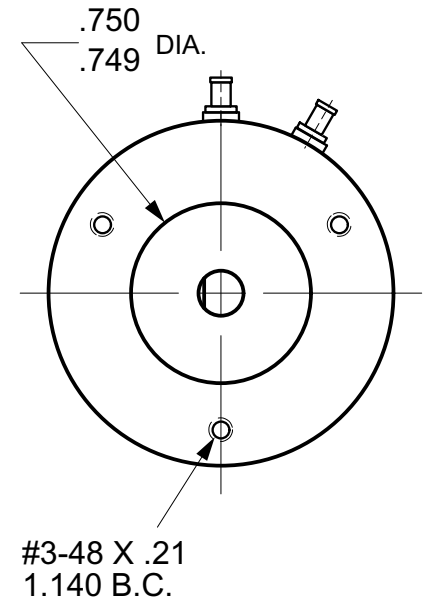

MAGNETIC PARTICLE CLUTCH C2

Units : inches
Scale : 1.25 x

Drawn 9/27/01
Changed 9/27/01

Lake Placid, NY USA
Telephone 518 523-2422
www.placidindustries.com