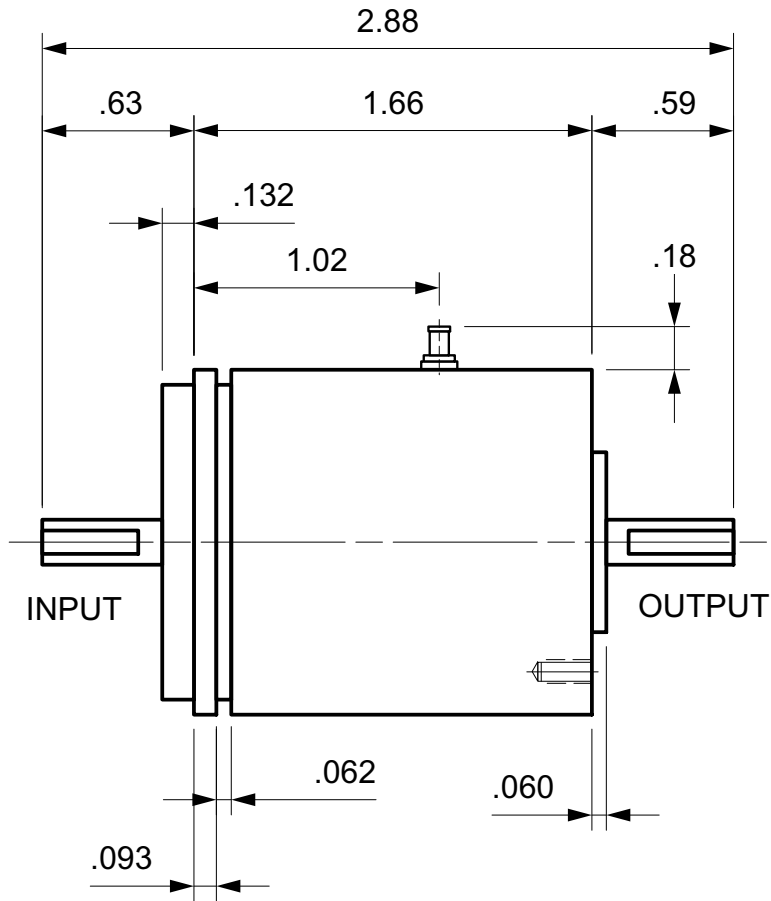

MAGNETIC PARTICLE CLUTCH C2

Units : inches
Scale : 1.25 x

Drawn 9/27/01
Changed 9/27/01

Lake Placid, NY USA
Telephone 518 523-2422
www.placidindustries.com