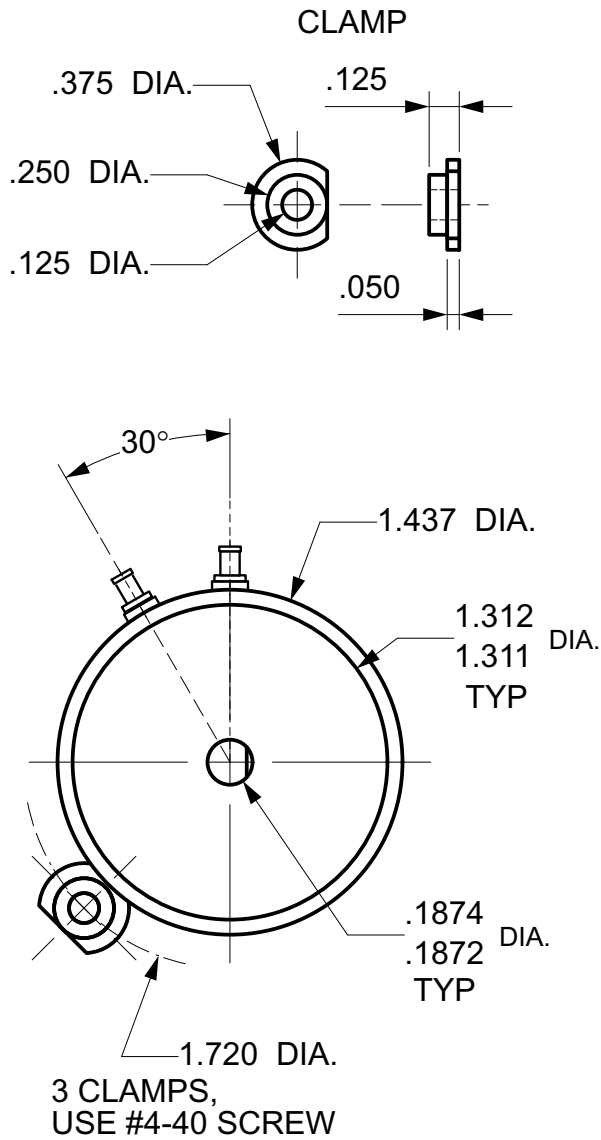

MAGNETIC PARTICLE CLUTCH C2

Units : inches
Scale : 1.25 x

Drawn 9/27/01
Changed 9/27/01

Lake Placid, NY USA
Telephone 518 523-2422
www.placidindustries.com