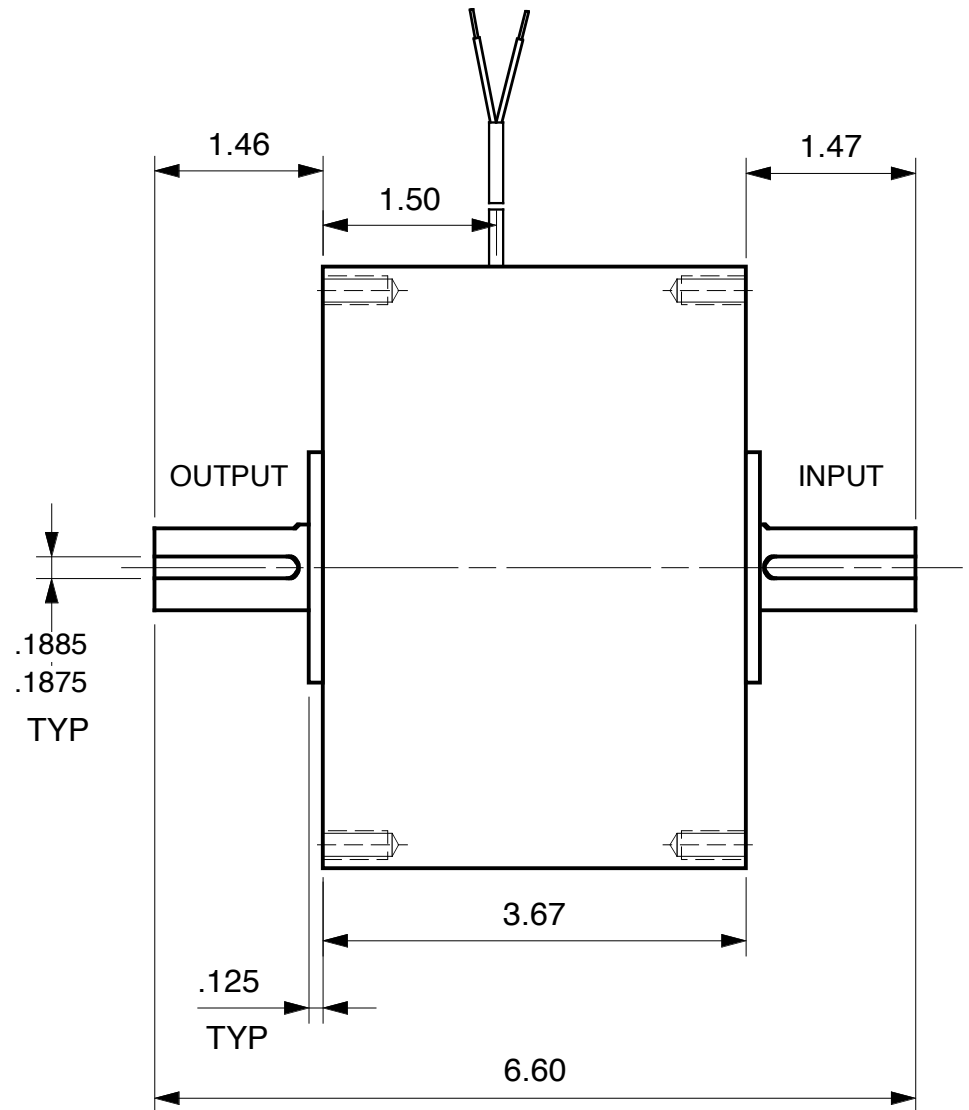

# MAGNETIC PARTICLE CLUTCH C130

Units : inches  
Scale : 60%

Drawn 9/27/01  
Changed 9/28/01

Lake Placid, NY USA  
Telephone 518 523-2422  
www.placidindustries.com