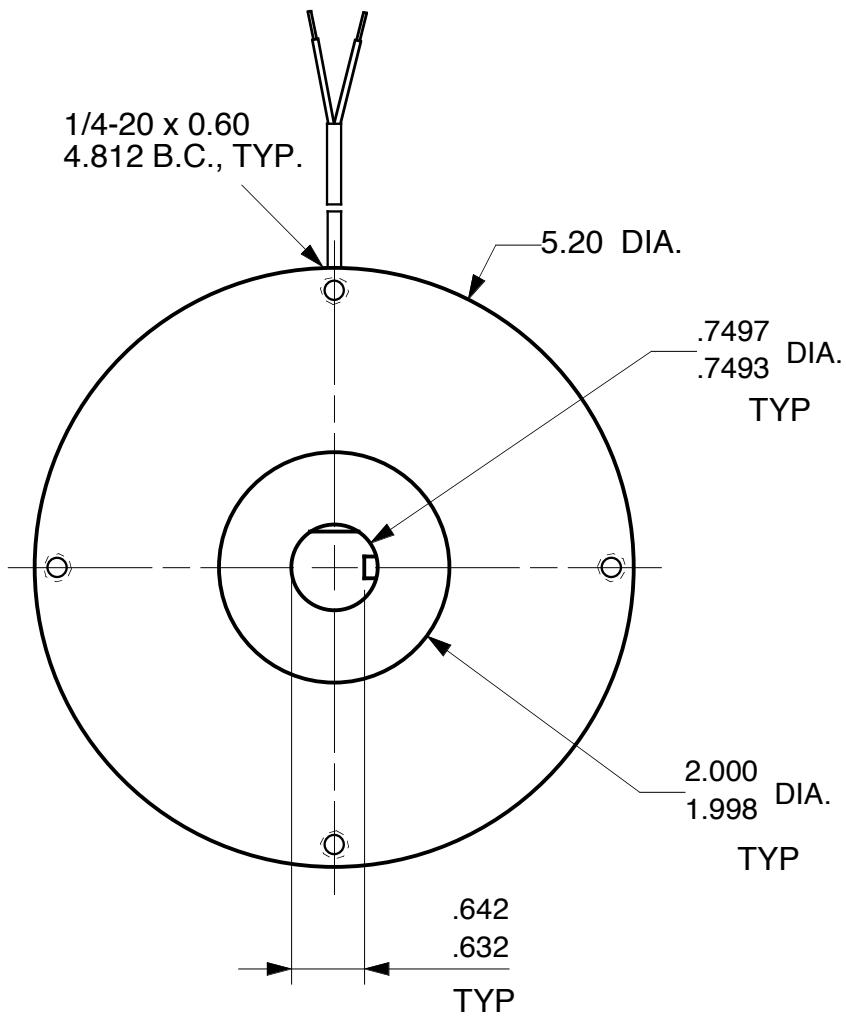

# MAGNETIC PARTICLE CLUTCH C130

Units : inches  
Scale : 60%

Drawn 9/27/01  
Changed 9/28/01

Lake Placid, NY USA  
Telephone 518 523-2422  
www.placidindustries.com